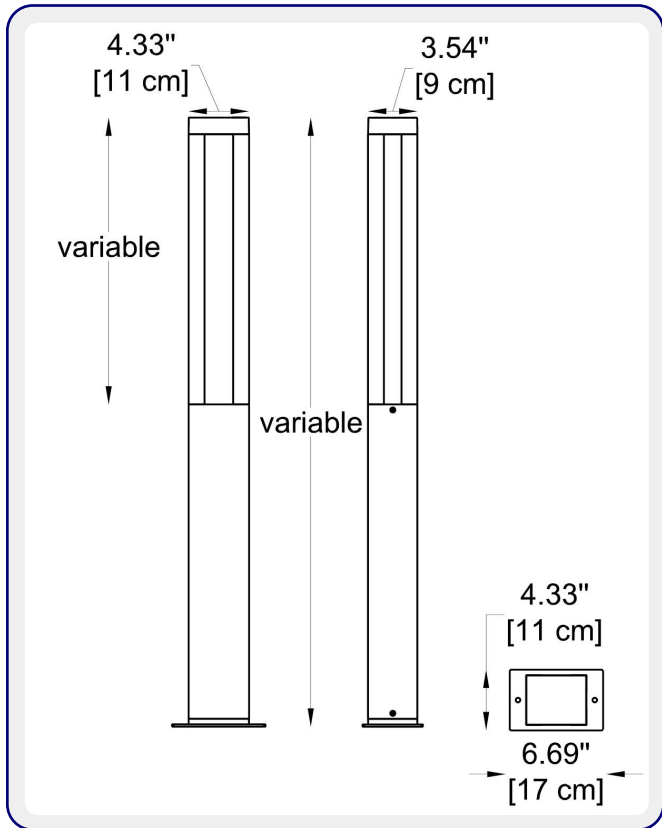

FIXTURE TYPE: _____

PROJECT NAME: _____

NOTES:

HOW TO ORDER:

CODE:

Example:
CODE: BO-PRS-KPG-BL-XXX-XXX-XXX-XXX-XXX

BO-PRS-KPG-BL-
B9AUL0128--B51-20-
K30-KAP7008-IB

1

MODELS:

CODE -B9AUL0128

DIMENSIONS:

Length - L: 4.33" (11 cm)
Width - W: 3.54" (9 cm)
Height of the top part - H: 8.26" (21 cm)
Over Height - H: 15.74" (40 cm)
Base plate - L/W: 6.7" (17 cm) x 4.3" (11 cm)

LIGHT SOURCE:

LED / 11W / 49 mA / 329 lm / 110-277V

CODE -B9AUM0128

DIMENSIONS:

Length - L: 4.33" (11 cm)
Width - W: 3.54" (9 cm)
Height of the top part - H: 15.74" (40 cm)
Over Height - H: 27.55" (70 cm)
Base plate - L/W: 6.7" (17 cm) x 4.3" (11 cm)

LIGHT SOURCE:

LED / 11W / 49 mA / 329 lm / 110-277V

CODE -B9AUH0170

DIMENSIONS:

Length - L: 4.33" (11 cm)
Width - W: 3.54" (9 cm)
Height of the top part - H: 23.62" (60 cm)
Over Height - H: 46.45" (118 cm)
Base plate - L/W: 6.7" (17 cm) x 4.3" (11 cm)

LIGHT SOURCE:

LED / 20W / 89 mA / 679 lm / 110-277V

sales@gordonbullard.com
www.bullardoutdoor.com
1-877-964-4646

991 South Gull Lake Dr
Richland, MI 49083
USA