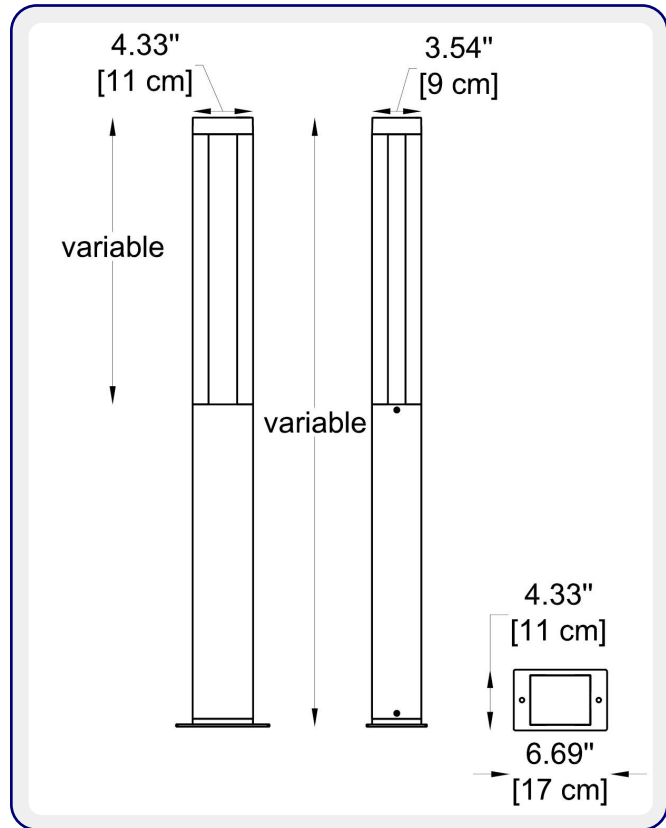

FIXTURE TYPE: _____

PROJECT NAME: _____

NOTES:

HOW TO ORDER:

CODE:

Example:
CODE: BO-PRS-KPG-BL-XXX-XXX-XXX-XXX-XXX

BO-PRS-KPG-BL-
B9AUL0128--B51-20-
K30-KAP7008-IB

1 MODELS:

CODE -B9AUT0128

DIMENSIONS:

Length - L: 4.33" (11 cm)
Width - W: 3.54" (9 cm)
Height of the top part - H: 8.26" (21 cm)
Over Height - H: 15.74" (40 cm)
Base plate - L/W: 6.7" (17 cm) x 4.3" (11 cm)

LIGHT SOURCE:

LED / 20 W / 89 mA / 679 lm / 110-277V

2 BEAM ANGLE:

-B51-20	20°	available only for -B9AUL0128 / B9AUM0128 models
-B51-28	28°	
-B51-36	36°	
-B51-60	60°	
-B112-15	15°	available only for -B9AUH0170 / B9AUT0128 models
-B112-24	24°	
-B112-36	36°	
-B112-50	50°	

3 CCT OPTIONS:

-K30 3000K
-CUS Custom on request*

4 FINISH OPTIONS:

-KAP7008 Sanded Bronze
-KAP7037 Sanded Dark Gray
-RAL9005 Sanded Black

5 INSTALLATION TYPE:

-SB Screw Base (included)
-IB Inground Base (optional)
-GAB Ground Anchor Base (optional)

sales@gordonbullard.com
www.bullardoutdoor.com
1-877-964-4646

991 South Gull Lake Dr
Richland, MI 49083
USA