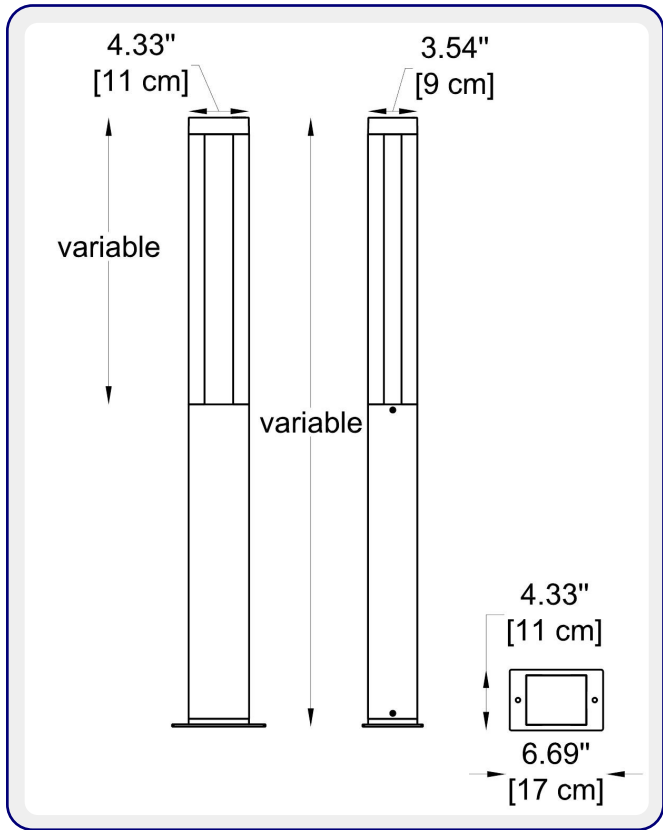

FIXTURE TYPE: _____

PROJECT NAME: _____

NOTES:

HOW TO ORDER:

Example:
CODE: BO-PRS-KPG-BL-XXX-XXX-XXX-XXX-XXX

CODE:

BO-PRS-KPG-BL-
B9AUL0128--B51-20-
K30-KAP7008-IB

6