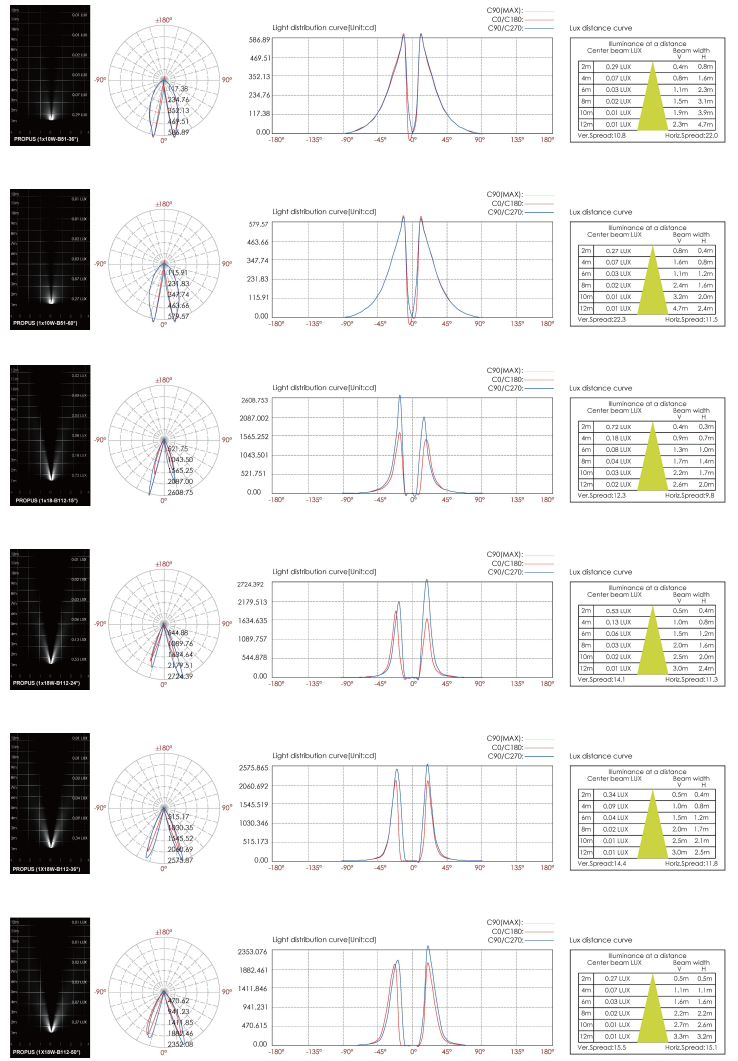

PHOTOMETRIC INFO:

sales@gordonbullard.com
www.bullardoutdoor.com
1-877-964-4646

991 South Gull Lake Dr
Richland, MI 49083
USA