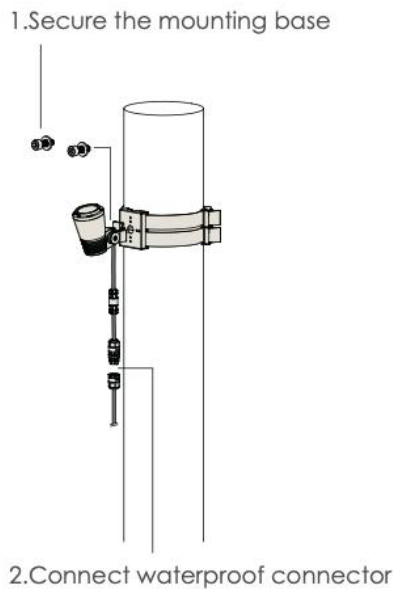

**BULLARD
OUTDOOR**
BUILT for the STORM

INSTALLATION INSTRUCTION
01/28/2026

THANE

Exterior details

Luminaire

Optional accessories

Spike

Tree pole strap

Spike

Tree pole strap

Data Sheet:

Input Voltage (V): 110-277
IK: 06

P.2

sales@gordonbullard.com
www.bullardoutdoor.com
1 877-964-4646

991 South Gull Lake Dr.
Richland, MI 49083
USA

Installation steps

Step 1

Step 2

Accessories assemble - Spike

Step 1

Step 2

Step 3

Accessories assemble - Tree pole strap

Step 1

Step 2

Step 3

Step 1

Step 2

Step 3