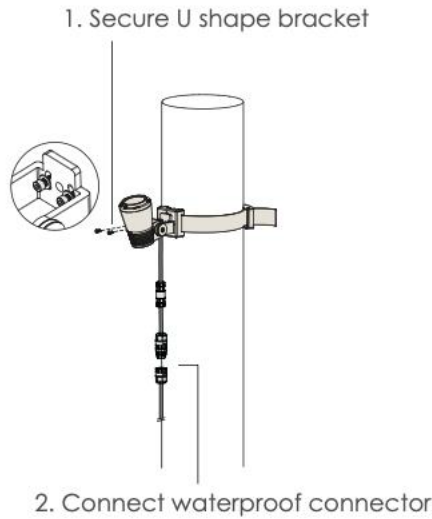

Accessories assemble - Tree pole strap

Step 1

Step 2

Step 3

Step 1

Step 2

Step 3