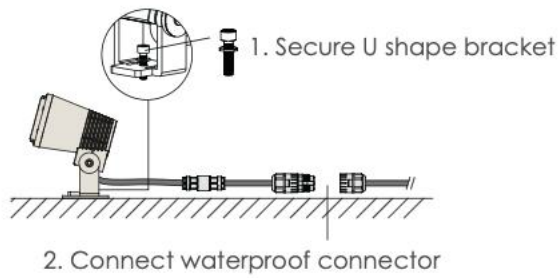

Installation steps

Step 1