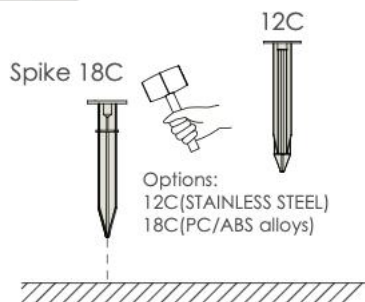

Spike

Tree pole strap

Data Sheet:

Input Voltage (V): 110-277
IK: 06

P.2

sales@gordonbullard.com
www.bullardoutdoor.com
1 877-964-4646

991 South Gull Lake Dr.
Richland, MI 49083
USA

Installation steps

Step 1

Step 2

Accessories assemble - Spike

Step 1

Step 2

Step 3

Accessories assemble - Tree pole strap

Step 1

Step 2

Step 3

Step 1

Step 2

Step 3