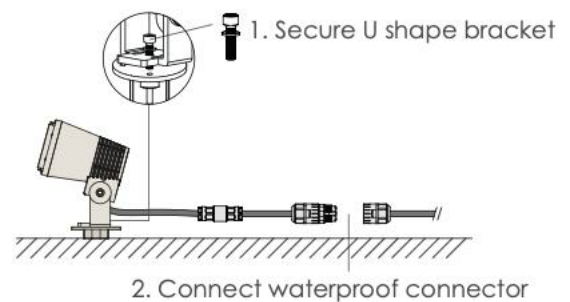

Spike

Tree pole strap

Data Sheet:

Input Voltage (V): 110-277
IK: 06

P.2

sales@gordonbullard.com
www.bullardoutdoor.com
1 877-964-4646

991 South Gull Lake Dr.
Richland, MI 49083
USA

Installation steps

Step 1

Step 2

Accessories assemble - Spike

Step 1

Step 2

Step 3

Accessories assemble - Tree pole strap

Step 1

Step 2

Step 3

Step 1

Step 2

Step 3