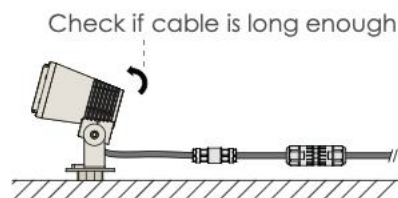

Spike

Tree pole strap

Data Sheet:

Input Voltage (V): 110-277
IK: 06

P.2

sales@gordonbullard.com
www.bullardoutdoor.com
1 877-964-4646

991 South Gull Lake Dr.
Richland, MI 49083
USA

Installation steps

Step 1

Step 2

Accessories assemble - Spike

Step 1

Step 2

Step 3

Accessories assemble - Tree pole strap

Step 1