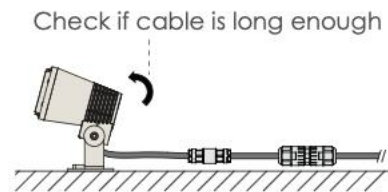

Installation steps

Step 1

Step 2

Accessories assemble - Spike

Step 1

Step 2

Step 3