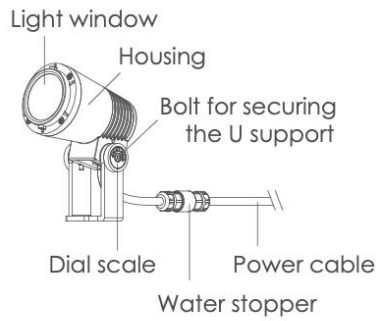

**BULLARD
OUTDOOR**
BUILT for the STORM

INSTALLATION INSTRUCTION
01/28/2026

THANE

Exterior details

Luminaire

Optional accessories

Spike

Tree pole strap

Spike

Tree pole strap

Data Sheet:

Input Voltage (V): 110-277
IK: 06

P.2

sales@gordonbullard.com
www.bullardoutdoor.com
1 877-964-4646

991 South Gull Lake Dr.
Richland, MI 49083
USA

Installation steps