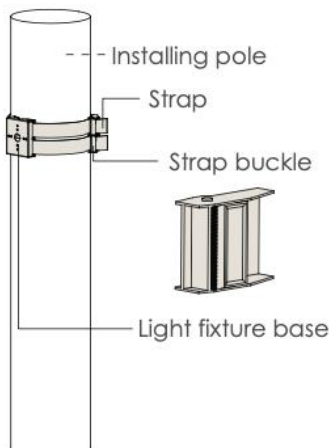

Spike

Tree pole strap

Data Sheet:

Input Voltage (V): 110-277
IK: 06

P.2

sales@gordonbullard.com
www.bullardoutdoor.com
1 877-964-4646

991 South Gull Lake Dr.
Richland, MI 49083
USA

Installation steps

Step 1

Step 2

Accessories assemble - Spike

Step 1

Step 2

Step 3

Accessories assemble - Tree pole strap

Step 1

Step 2

Step 3

Step 1

Step 2

Step 3