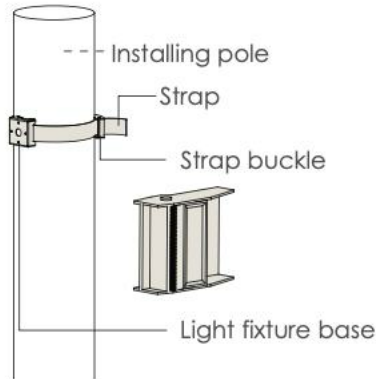

Spike

Tree pole strap

Data Sheet:

Input Voltage (V): 110-277
IK: 06

P.2

sales@gordonbullard.com
www.bullardoutdoor.com
1 877-964-4646

991 South Gull Lake Dr.
Richland, MI 49083
USA

Installation steps

Step 1

Step 2

Accessories assemble - Spike

Step 1

Step 2

Step 3

Accessories assemble - Tree pole strap

Step 1

Step 2

Step 3

Step 1

Step 2

Step 3