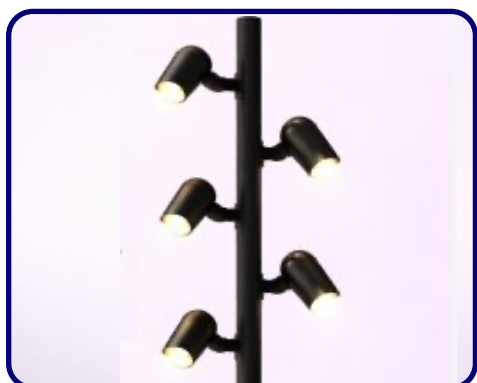

-BOBSZ0569

LED
110-277V

IP65

HOW TO ORDER:

CODE:

Example:
CODE: BO-ST-KPG-PL-BOBSZ0369-K30-KAP7037-DIM-B15-A1-IB

BO-ST-KPG-PL-
BOBSZ0369-K30-
KAP7037-DIM-B15-A1-IB

7 INSTALLATION TYPE:

- -SB Screw Base (included)
- -IB Inground Base (optional)
- -GAB Ground Anchor Base (optional)