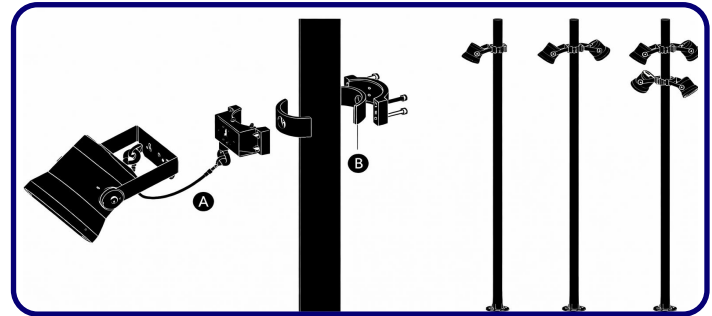

FIXTURE TYPE: _____

PROJECT NAME: _____

-BOBSZ0369

-BOBSZ0469

-BOBSZ0569

GENERAL INFORMATION:

THE EGRET by Bullard Outdoor blends architectural presence with dependable outdoor performance. Defined by a tall, minimal pole and adjustable cylindrical spotlight heads, its clean, utilitarian design is ideal for parking areas, plazas, pathways, and large-scale architectural exteriors. The multi-head configuration allows for targeted illumination across wide outdoor spaces. Constructed from die-cast aluminum with a durable powder-coated finish, THE EGRET is engineered for long-term outdoor use with excellent corrosion resistance. It features efficient LED lighting delivering controlled, focused light with a CRI of 80. Designed to operate on 110–277V, it offers reliable protection with an IP65 weather rating and IK07 impact resistance. Available in sanded black and dark gray finishes.

BO-ST-KPG-PL-
 BOBSZ0369-K30-
 KAP7037-DIM-B15-A1-IB

- 5 BEAM**
- B15 15°
 - B25 25°
 - B36 36°
 - B60 60°

6 ACCESSORIES

-A1 One side - BO-RP001-KPG-BL

-A2 Two sides - BO-RP002-KPG-BL

- 1 Compatible with all brands and models.
- 2 Safety hook(s) included (see A of image 1)
- 3 Two sizes of rubber gaskets included (see B of image 1) which can be selected based on the diameter of the installing pole. Please refer to the manual for details.
- 4 All stainless steel 304# screws