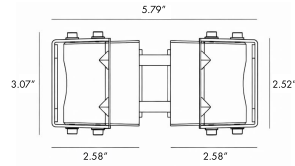

DIMENSIONS:

Pole Diameter - Ø: 1.57" (4 cm)
Height - H: 59.1" (150 cm)

LIGHT SOURCE:

LED /25.8 W / 120 mA / 2127 lm / 110-277V

CODE -BOBSZ0469

DIMENSIONS:

Pole Diameter - Ø: 1.57" (4 cm)
Height - H: 86.6" (220 cm)

LIGHT SOURCE:

LED /34.4 W / 160 mA / 2836 lm / 110-277V

CODE -BOBSZ0569

DIMENSIONS:

Pole Diameter - Ø: 2.36" (6 cm)
Height - H: 118.11" (300 cm)

LIGHT SOURCE:

LED /100 W / 445 mA / 8705 lm / 110-277V

2 CCT OPTIONS:

BO-ST-KPG-PL-
 BOBSZ0369-K30-
 KAP7037-DIM-B15-A1-IB

- 5 BEAM**
- B15 15°
 - B25 25°
 - B36 36°
 - B60 60°

6 ACCESSORIES

-A1 One side - BO-RP001-KPG-BL

-A2 Two sides - BO-RP002-KPG-BL

- 1 Compatible with all brands and models.
- 2 Safety hook(s) included (see A of image 1)
- 3 Two sizes of rubber gaskets included (see B of image 1) which can be selected based on the diameter of the installing pole. Please refer to the manual for details.
- 4 All stainless steel 304# screws