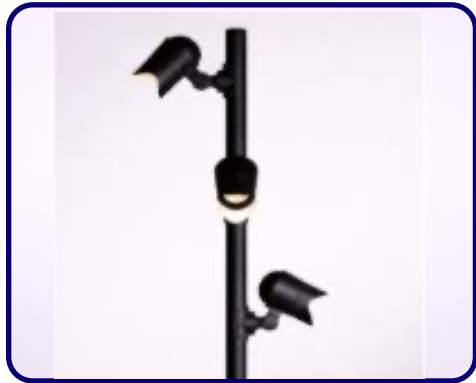

FIXTURE TYPE: _____

PROJECT NAME: _____

NOTES:

-BOBSZ0369