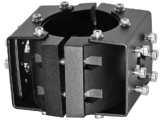

FIXTURE TYPE: _____

PROJECT NAME: _____

-BOBSZ0369

-BOBSZ0469

-BOBSZ0569

GENERAL INFORMATION:

THE EGRET by Bullard Outdoor blends architectural presence with dependable outdoor performance. Defined by a tall, minimal pole and adjustable cylindrical spotlight heads, its clean, utilitarian design is ideal for parking areas, plazas, pathways, and large-scale architectural exteriors. The multi-head configuration allows for targeted illumination across wide outdoor spaces. Constructed from die-cast aluminum with a durable powder-coated finish, THE EGRET is engineered for long-term outdoor use with excellent corrosion resistance. It features efficient LED lighting delivering controlled, focused light with a CRI of 80. Designed to operate on 110–277V, it offers reliable protection with an IP65 weather rating and IK07 impact resistance. Available in sanded black and dark gray finishes.

BO-ST-KPG-PL-
 BOBSZ0369-K30-
 KAP7037-DIM-B15-A1-IB

- 5 BEAM**
- B15 15°
 - B25 25°
 - B36 36°
 - B60 60°

6 ACCESSORIES

-A1 One side - BO-RP001-KPG-BL

-A2 Two sides - BO-RP002-KPG-BL

- 1 Compatible with all brands and models.
- 2 Safety hook(s) included (see A of image 1)
- 3 Two sizes of rubber gaskets included (see B of image 1) which can be selected based on the diameter of the installing pole. Please refer to the manual for details.
- 4 All stainless steel 304# screws