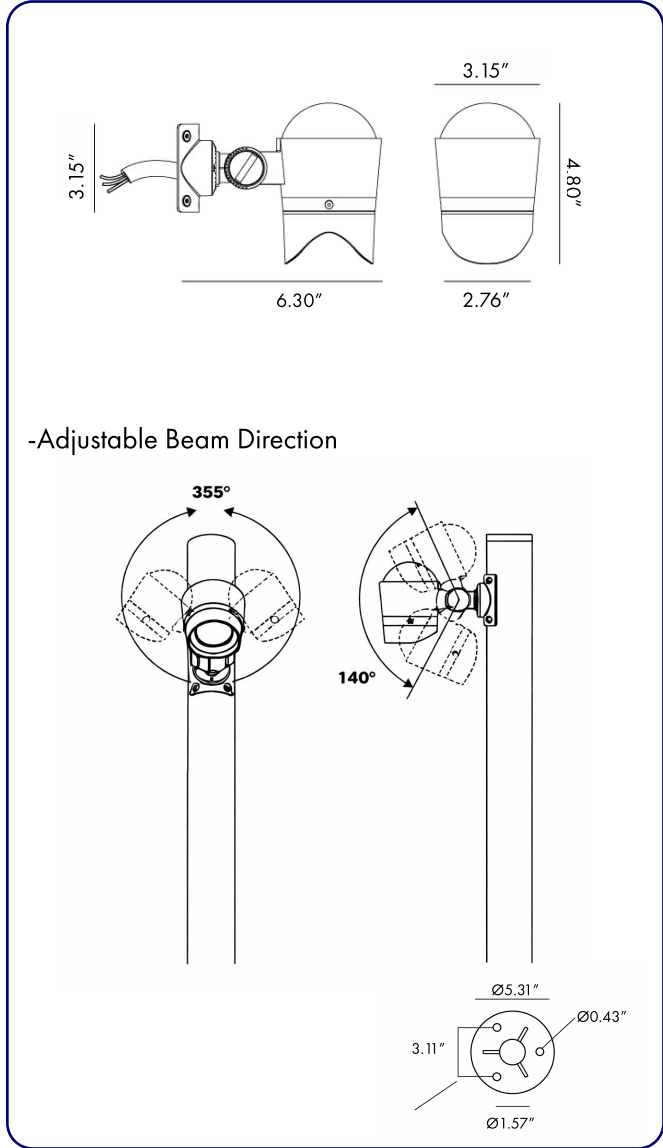

DIMENSIONS:

Pole Diameter - Ø: 1.57" (4 cm)
Height - H: 59.1" (150 cm)

LIGHT SOURCE:

LED /25.8 W / 120 mA / 2127 lm / 110-277V

CODE -BOBSZ0469

DIMENSIONS:

Pole Diameter - Ø: 1.57" (4 cm)
Height - H: 86.6" (220 cm)

LIGHT SOURCE:

LED /34.4 W / 160 mA / 2836 lm / 110-277V

CODE -BOBSZ0569

DIMENSIONS:

Pole Diameter - Ø: 2.36" (6 cm)
Height - H: 118.11" (300 cm)

LIGHT SOURCE:

LED /100 W / 445 mA / 8705 lm / 110-277V

2 CCT OPTIONS:

sales@gordonbullard.com
www.bullardoutdoor.com
1-877-964-4646

991 South Gull Lake Dr
Richland, MI 49083
USA

FIXTURE TYPE: _____

PROJECT NAME: _____

NOTES:

HOW TO ORDER:

CODE:

Example:
 CODE: BO-ST-KPG-PL-BOBSZ0369-K30-KAP7037-DIM-B15-A1-IB

BO-ST-KPG-PL-
 BOBSZ0369-K30-
 KAP7037-DIM-B15-A1-IB

- 5 BEAM**
- B15 15°
 - B25 25°
 - B36 36°
 - B60 60°

6 ACCESSORIES

-A1 One side - BO-RP001-KPG-BL

-A2 Two sides - BO-RP002-KPG-BL

- 1 Compatible with all brands and models.
- 2 Safety hook(s) included (see A of image 1)
- 3 Two sizes of rubber gaskets included (see B of image 1) which can be selected based on the diameter of the installing pole. Please refer to the manual for details.
- 4 All stainless steel 304# screws