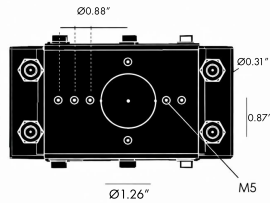

DIMENSIONS:

Pole Diameter - Ø: 1.57" (4 cm)
Height - H: 59.1" (150 cm)

LIGHT SOURCE:

LED /25.8 W / 120 mA / 2127 lm / 110-277V

CODE -BOBSZ0469

DIMENSIONS:

Pole Diameter - Ø: 1.57" (4 cm)
Height - H: 86.6" (220 cm)

LIGHT SOURCE:

LED /34.4 W / 160 mA / 2836 lm / 110-277V

CODE -BOBSZ0569

DIMENSIONS:

Pole Diameter - Ø: 2.36" (6 cm)
Height - H: 118.11" (300 cm)

LIGHT SOURCE:

LED /100 W / 445 mA / 8705 lm / 110-277V

2 CCT OPTIONS:

BO-ST-KPG-PL-
 BOBSZ0369-K30-
 KAP7037-DIM-B15-A1-IB

- 5 BEAM**
- B15 15°
 - B25 25°
 - B36 36°
 - B60 60°

6 ACCESSORIES

-A1 One side - BO-RP001-KPG-BL

-A2 Two sides - BO-RP002-KPG-BL

- 1 Compatible with all brands and models.
- 2 Safety hook(s) included (see A of image 1)
- 3 Two sizes of rubber gaskets included (see B of image 1) which can be selected based on the diameter of the installing pole. Please refer to the manual for details.
- 4 All stainless steel 304# screws