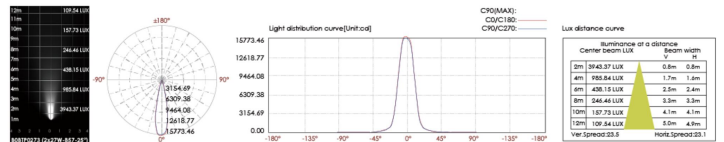

8 PHOTOMETRIC INFO:

sales@gordonbullard.com
www.bullardoutdoor.com
1-877-964-4646

991 South Gull Lake Dr
Richland, MI 49083
USA