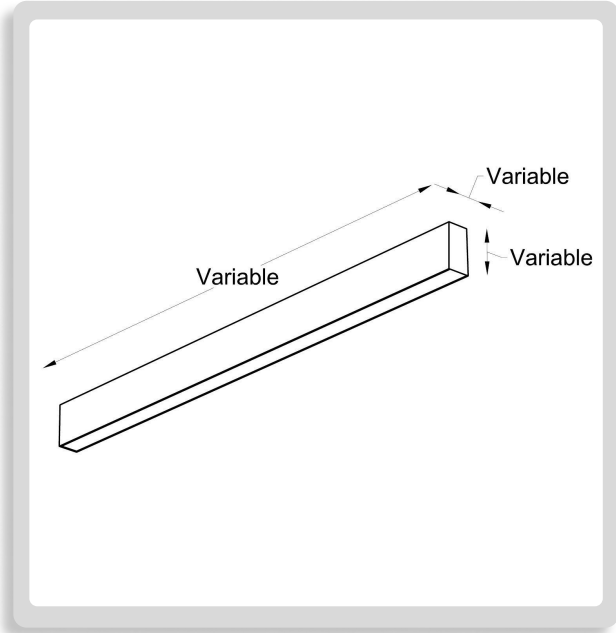

FIXTURE TYPE: _____

PROJECT NAME: _____

HOW TO ORDER:

CODE:

Example:
CODE: BO-L108-GL-L1-H1-W1-CR8-K27-DIM-WH-SS

BO-L108-GL-L1-H1-W1-CR8-K27-DIM-WH-SS

5 SPECIFY CCT:

- -K27 2700K
- -K30 3000K
- -K35 3500K
- -K40 4000K
- -RGB RGB
- -RGBW RGBW

6 DIMMING OPTIONS:

- -NON NON-Dimmable
- -DIM 0-10V
- -CAS Casambi
- -LUT Lutron

7 FINISH OPTIONS:

- -WH White (RAL 9010)
- -GR Green (RAL 6010)
- -CO Corten (RAL 8023)
- -LGR Light Grey (RAL 7047)
- -DGR Dark Grey (RAL 7021)
- -BL Black (RAL 9005)
- -BW Black+ Brown wood Painted detail
- -LW Black+ Light wood Painted detail
- -DW Black+ Dark wood Painted detail
- -CUS Custom on request*

8 LIGHT SOURCE OUTPUT:

- LED / 15W / 2,166 lm for 24" (61 cm) model
- LED / 25W / 3,250 lm for 36" (91.4 cm) model
- LED / 45W / 3,735 lm for 42" (106.7 cm) model
- LED / 52W / 4,333 lm for 48" (122 cm) model
- LED / 60W / 4,980 lm for 56" (142.2 cm) model
- LED / 65W / 5,416 lm for 60" (152.4 cm) model
- LED / 78W / 6,500 lm for 72" (182.9 cm) model
- LED / 83W / 6,889 lm for 78" (198.1 cm) model
- LED / 90W / 7,470 lm for 84" (213.3 cm) model
- LED / 104W / 8,666 lm for 96" (243.8 cm) model
- LED / 128W / 10,624 lm for 120" (304.8 cm) model

sales@gordonbullard.com
www.bullardoutdoor.com
1-877-964-4646

991 South Gull Lake Dr
Richland, MI 49083
USA