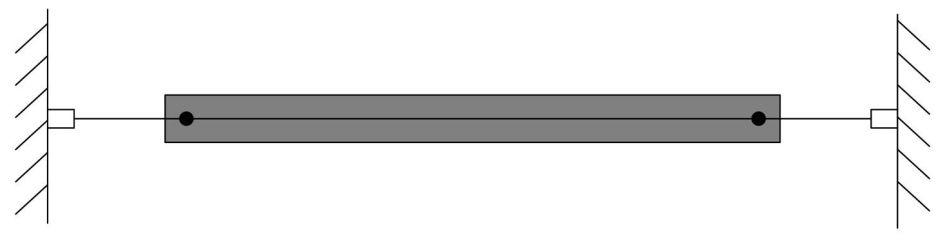

-CCW catenary cable mounting wall system

-CCP catenary cable mounting pole system