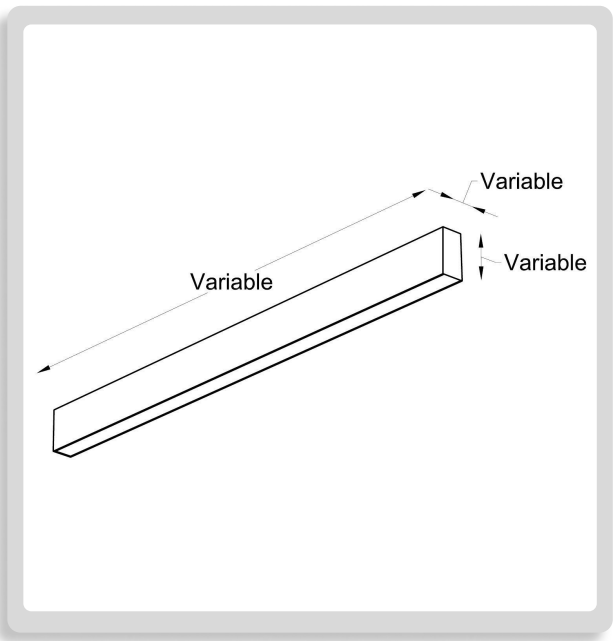

FIXTURE TYPE: _____

PROJECT NAME: _____

HOW TO ORDER: _____ **CODE:** _____

Example:
CODE: BO-L108-GL-L1-H1-W1-CR8-K27-DIM-WH-SS

BO-L108-GL-L1-H1-
W1-CR8-K27-DIM-
WH-SS

1 PROFILE LENGTH:

- -L1 L: 24" (61 cm)
- -L2 L: 36" (91.4 cm)
- -L3 L: 42" (106.7 cm)
- -L4 L: 48" (122 cm)
- -L5 L: 56" (142.2 cm)
- -L6 L: 60" (152.4 cm)
- -L7 L: 72" (182.9 cm)
- -L8 L: 78" (198.1 cm)
- -L9 L: 84" (213.3 cm)
- -L10 L: 96" (243.8 cm)
- -L11 L: 120" (304.8 cm)
- -CUS* Custom on request*

2 PROFILE HEIGHT:

- -H1 H: 1.5" (3.8 cm)
- -H2 H: 2" (5.1 cm)
- -H3 H: 2.5" (6.35 cm)
- -H4 H: 3" (7.6 cm)
- -H5 H: 3,5" (8.9 cm)
- -H6 H: 4" (10.1 cm)
- -H7 H: 5" (12.7 cm)
- -H8 H: 6" (15.2 cm)
- -CUS* Custom on request*

3 PROFILE WIDTH:

- -W1 W: 1.5" (3.8 cm)
- -W2 W: 2" (5.1 cm)
- -W3 W: 2.5" (6.35 cm)
- -W4 W: 3" (7.6 cm)
- -W5 W: 3,5" (8.9 cm)
- -W6 W: 4" (10.1 cm)
- -CUS* Custom on request*

4 LED CRI:

- -CR8 CRI 80
- -CR9 CRI 90

sales@gordonbullard.com
www.bullardoutdoor.com
1-877-964-4646

991 South Gull Lake Dr
Richland, MI 49083
USA