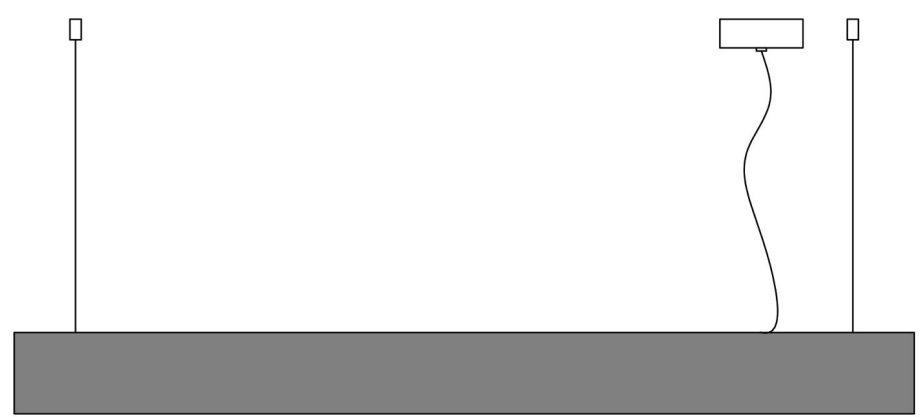

FIXTURE TYPE: _____

PROJECT NAME: _____

HOW TO ORDER: _____ **CODE:** _____

Example:
CODE: BO-L108-GL-L1-H1-W1-CR8-K27-DIM-WH-SS

BO-L108-GL-L1-H1-
W1-CR8-K27-DIM-
WH-SS

9 INSTALLATION OPTIONS:

-SS separate standard suspension mount