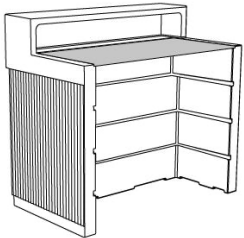

FIXTURE TYPE: _____

PROJECT NAME: _____

NOTES:

HOW TO ORDER:

CODE:

Example:
CODE: BO-CRL-SD-LED-30K-LA-DIM-112-IV

BO-CRL-SD-LED-30K-LA-DIM-112-IV

ACCESSORIES: (included)

DESK

Material - HPL desk

Dimensions:

L: 19.69" (50 cm)

H: 0.39" (1 cm)

W: 41.73" (106 cm)

Finish options:

- WH White ☐

- SR Sierra ☐

- IV Imperiale Veneto ☐

- WG Wenge ☐