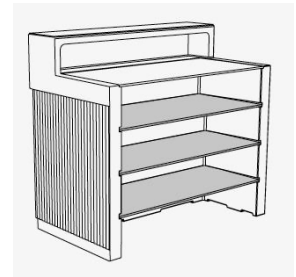

SHELVES:

Material - HPL TOP

Dimensions:

L: 17.32" (44 cm)

H: 0.39" (1 cm)

W: 41.73" (106 cm)

Finish options:

- WH White ☐

- SR Sierra ☐

- IV Imperiale Veneto ☐

- WG Wenge ☐