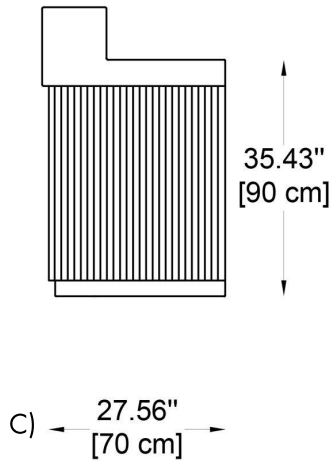

FIXTURE TYPE: _____

PROJECT NAME: _____

NOTES:

HOW TO ORDER:

CODE:

Example:
CODE: BO-CRL-SD-LED-30K-LA-DIM-112-IV

BO-CRL-SD-LED-30K-LA-DIM-112-IV

1 DIMENSIONS:

- A) Length - L: 47,24" (120 cm)
- B) Height - H: 43,31" (110 cm)
- C) Width - W: 27,56" (70 cm)

2 LIGHT SOURCE:

- -E26 E26 / 2 x max. 15W / 110-277V
- -LED LED / 12W / 110-277V

3 CCT: (only for LED version)

- -30K 3000K
- -40K 4000K

4 FINISH OPTIONS:

- -LA Light white ☐
- -LW Light vanilla ☐

5 FINISH OPTIONS (NON-ILLUMINATED):

- -MW Milky white ☐
- -JB Jet black ☐
- -CB Chocolate brown ☐
- -AG Argil grey ☐

6 DIMMING OPTIONS: (only for LED version)

- -DIM 0-10V
- -DALI DALI
- -LT Lutron
- -CS Casambi
- -WF WI-FI
- -NON Non-Dimmable

sales@gordonbullard.com
www.bullardoutdoor.com
1-877-964-4646

991 South Gull Lake Dr
Richland, MI 49083
USA