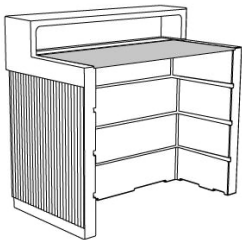

BO-CRL-SD-LED-30K-LA-DIM-112-IV

ACCESSORIES: (included)

DESK

Material - HPL desk

Dimensions:

L: 19.69" (50 cm)

H: 0.39" (1 cm)

W: 41.73" (106 cm)

Finish options:

- **WH** White
- **SR** Sierra
- **IV** Imperiale Veneto
- **WG** Wenge

ACCESSORIES: (not-included)

CODE: -114

COCKTAIL STATION

Material - ABS

Dimensions:

L: 21.46" (54,5 cm)