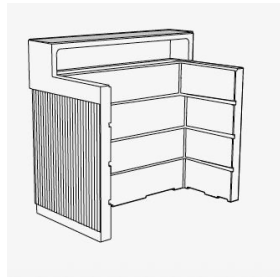

L: 9.84" (25 cm)

H: 0.39" (1 cm)

W: 47.24" (120 cm)

Finish options:

- WH White

- SR Sierra

- IV Imperiale Veneto

- WG Wenge

CODE: -113

SHELVES:

Material - HPL TOP

Dimensions:

L: 17.32" (44 cm)

H: 0.39" (1 cm)

W: 41.73" (106 cm)

Finish options: