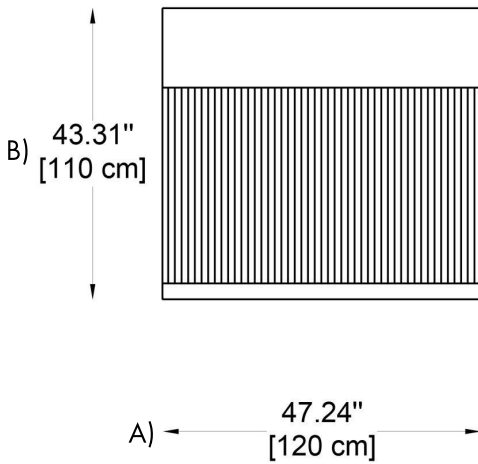

FIXTURE TYPE: _____

PROJECT NAME: _____

NOTES:

HOW TO ORDER:

CODE:

Example:
CODE: BO-CRL-SD-LED-30K-LA-DIM-112-IV

BO-CRL-SD-LED-30K-LA-DIM-112-IV

1 DIMENSIONS:

- A) Length - L: 47,24" (120 cm)
- B) Height - H: 43,31" (110 cm)
- C) Width - W: 27,56" (70 cm)

2 LIGHT SOURCE:

- -E26 E26 / 2 x max. 15W / 110-277V
- -LED LED / 12W / 110-277V

3 CCT: (only for LED version)

- -30K 3000K
- -40K 4000K

4 FINISH OPTIONS:

- -LA Light white ☐
- -LW Light vanilla ☐

5 FINISH OPTIONS (NON-ILLUMINATED):

- -MW Milky white ☐
- -JB Jet black ☐
- -CB Chocolate brown ☐
- -AG Argil grey ☐

6 DIMMING OPTIONS: (only for LED version)

- -DIM 0-10V
- -DALI DALI
- -LT Lutron
- -CS Casambi
- -WF WI-FI
- -NON Non-Dimmable

sales@gordonbullard.com
www.bullardoutdoor.com
1-877-964-4646

991 South Gull Lake Dr
Richland, MI 49083
USA