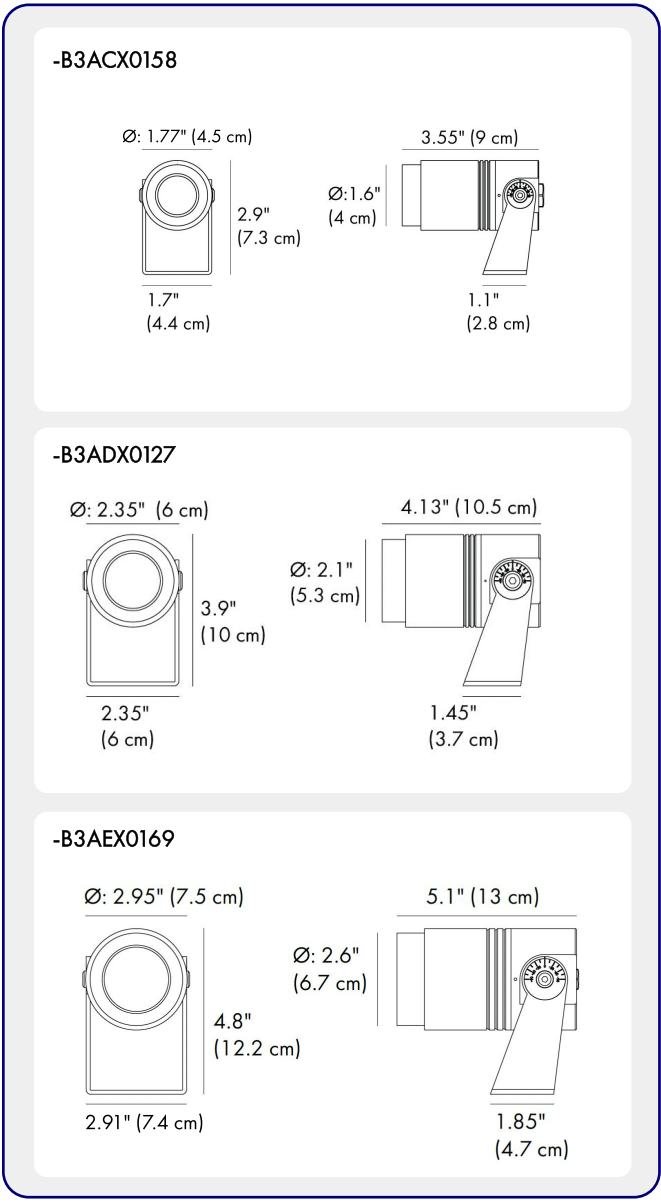

FIXTURE TYPE: _____

PROJECT NAME: _____

NOTES:

HOW TO ORDER: _____ **CODE:** _____

Example:
CODE: BO-RZ-KPG-SPT-XXX-XXX-XXX-XXX-XXX-XXX

BO-RZ-KPG-SPT-
B3ACX0158-K30-KAP7008-
DIM-B33-9-B-17B-BS001-
Mh021

1 MODELS:

CODE -B3ACX0158

DIMENSIONS:

Diameter - Ø: 1.77" (4.5 cm)
Height - H: 2.9" (7.3 cm)
Length - L: 3.55" (9 cm)

LIGHT SOURCE:

LED / 1 x 3W / 45 mA / 258 lm / 110-277V

CODE -B3ADX0127

DIMENSIONS:

Diameter - Ø: 2.35" (6 cm)
Height - H: 3.9" (10 cm)
Length - L: 4.13" (10.5 cm)

LIGHT SOURCE:

LED / 1 x 8W / 92 mA / 968 lm / 110-277V

CODE -B3AEX0169

DIMENSIONS:

Diameter - Ø: 2.95" (7.5 cm)
Height - H: 4.8" (12.2 cm)
Length - L: 5.1" (13 cm)

LIGHT SOURCE:

LED / 1 x 14W / 70 mA / 1689 lm / 110-277V

2 CCT OPTIONS:

-K30 3000K
-CUS Custom on request*

3 FINISH OPTIONS:

-KAP7008 Sanded Bronze
-KAP7037 Sanded Dark Gray
-RAL 9005 Sanded Black
-RAL9003 Sanded White

sales@gordonbullard.com
www.bullardoutdoor.com
1-877-964-4646

991 South Gull Lake Dr
Richland, MI 49083
USA