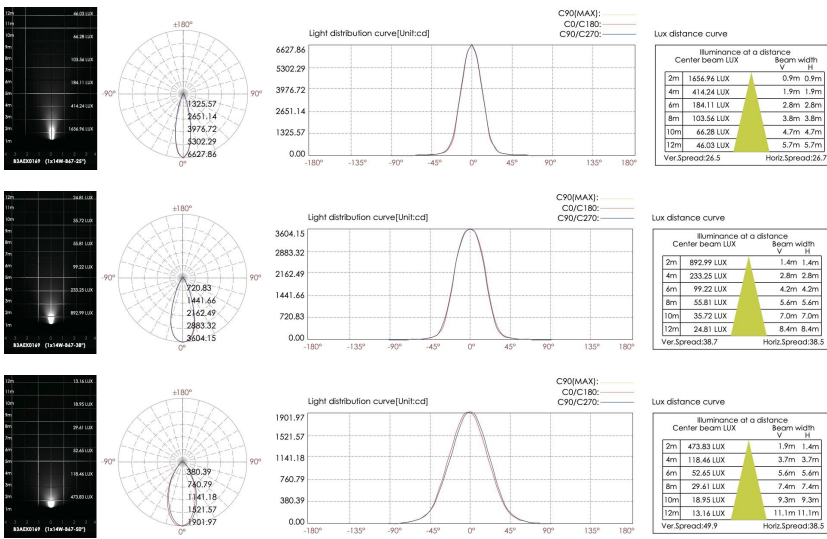

sales@gordonbullard.com
www.bullardoutdoor.com
1-877-964-4646

991 South Gull Lake Dr
Richland, MI 49083
USA