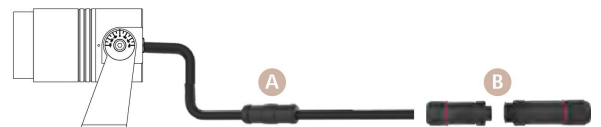

6 WATER PROOF SOLUTION: (optional)

- **A Water-Stopper(Included)**
  A IP-66 water-stopper is added in the end of luminaires as standard assembly which is also an important system for water resistance.
- **-B B IP67 Jiffy quick plug/socket connector(Option)**
  A IP-67 connector is as an optional assembly and ensures that water vapor will not enter into luminaires directly.