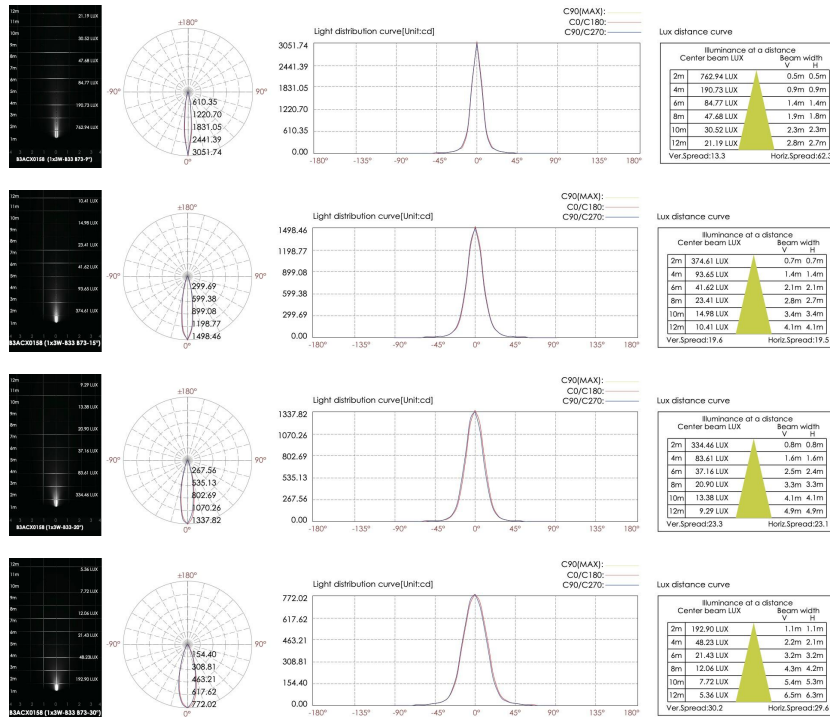

9 PHOTOMETRIC INFO:

sales@gordonbullard.com
www.bullardoutdoor.com
1-877-964-4646

991 South Gull Lake Dr
Richland, MI 49083
USA