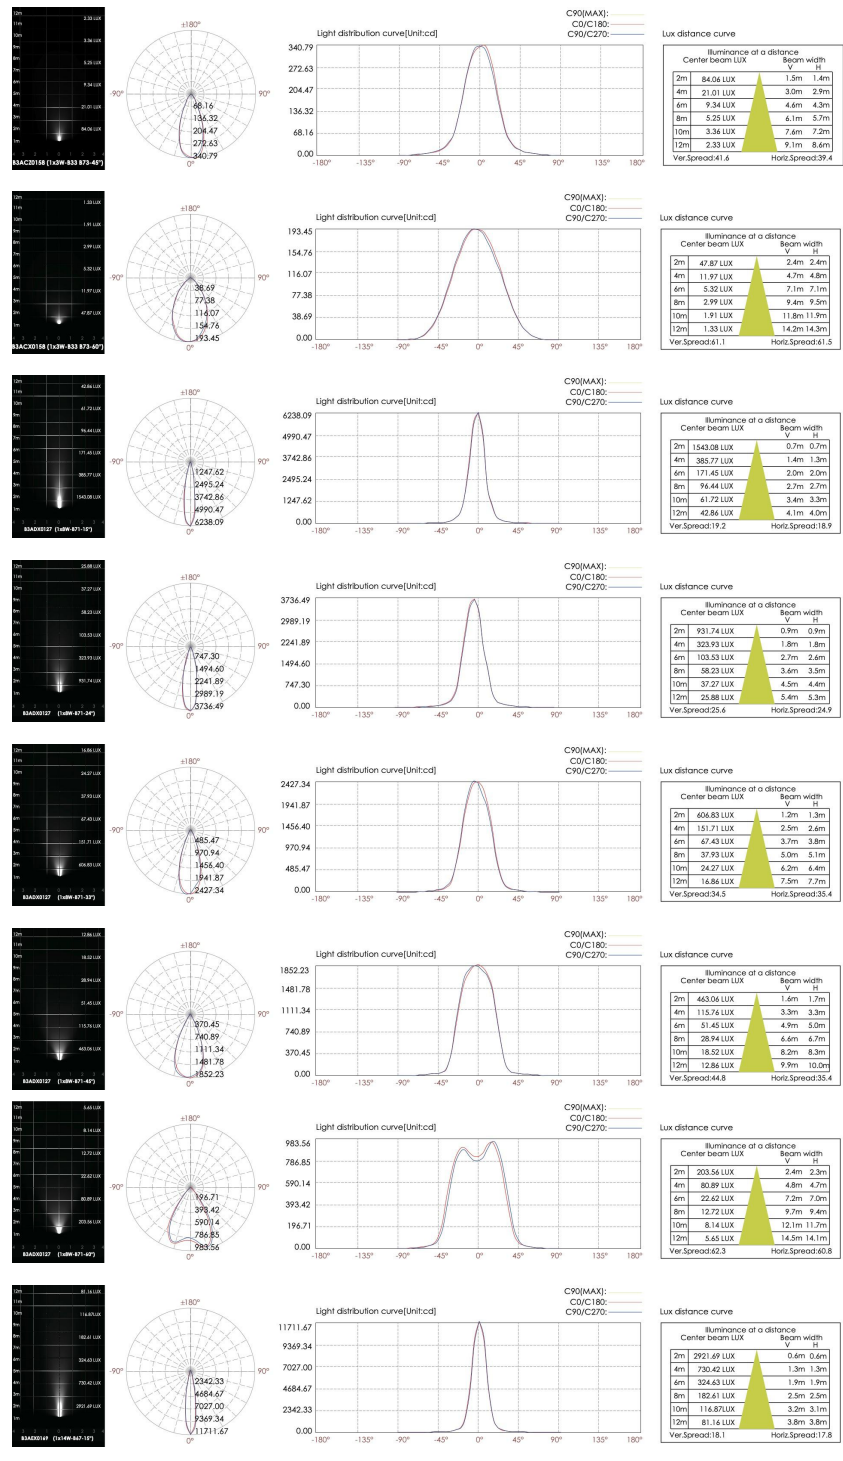

CODE:

BO-RZ-KPG-SPT-
B3ACX0158-K30-KAP7008-
DIM-B33-9-B-18C-BS001-
Mh021

sales@gordonbullard.com
www.bullardoutdoor.com
1-877-964-4646

991 South Gull Lake Dr
Richland, MI 49083
USA