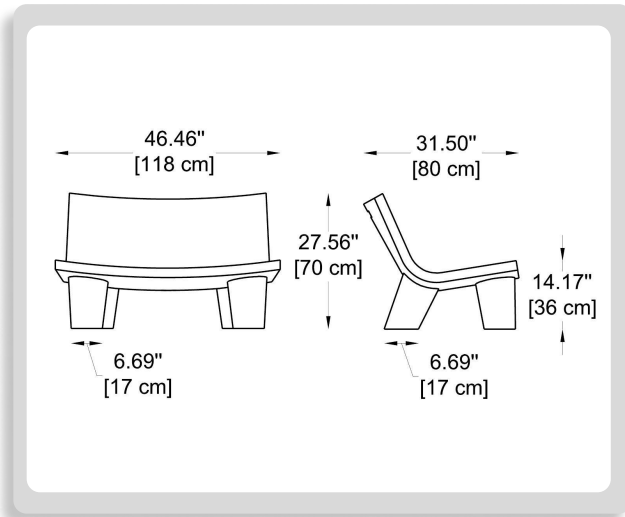

FIXTURE TYPE: _____

PROJECT NAME: _____

NOTES:

HOW TO ORDER:

CODE:

Example:
CODE: BO-LWL128-SD-MW-LWL129-CW

BO-LWL128-
SD-MW-
LWL129-CW

1 DIMENSIONS:

L: 31.50" (80 cm) x H: 27.56" (70 cm) x W: 46.46" (118 cm)

2 FINISH OPTIONS:

STANDARD COLOURS:

-MW Milky White	☐	-PB Powder Blue	☐
-JB Jet Black	☐	-MG Malva Green	☐
-EG Elephant Grey	☐	-LG Lime Green	☐
-CB Chocolate Brown	☐	-SY Saffron Yellow	☐
-AG Argil Grey	☐	-PO Pumpkin Orange	☐
-DG Dove Grey	☐	-FR Flame Red	☐
		-SF Sweet Fuchia	☐

LACQUERED (GLOSSY)

-AW-G Absolute White	☐
-GB-G Glamour Black	☐
-VG-G Vanity Grey	☐
-CI-G Charming Ivory	☐
-SR-G Supreme Red	☐
-MD-G Metallic Gold	☐
-MS-G Metallic Silver	☐
-MC-G Metallic Copper	☐

LACQUERED (MATT)

-AW-M Absolute White	☐
-GB-M Glamour Black	☐
-VG-M Vanity Grey	☐
-CI-M Charming Ivory	☐
-SR-M Supreme Red	☐
-MD-M Metallic Gold	☐
-MS-M Metallic Silver	☐
-MC-M Metallic Copper	☐

3 ACCESSORIES (no-included):

CUSHION **-LWL129**

Material:

Wadding and rubber filling with outdoor waterproof acrylic cover(non-removable)

Finish options:

-CW Cotton White	☐	☐
-RB River Blue	☐	☐