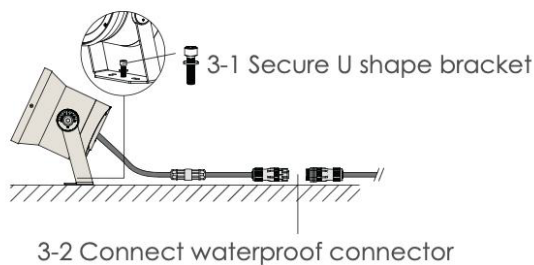

EXTERIOR DETAILS

Data Sheet:

Input Voltage (V): 110-277
IK: 07

Luminaire

Installation steps

Step 1

Step 2

Accessories

Round Surface Mounting Base

Spike

Spike

P.2

sales@gordonbullard.com
www.bullardoutdoor.com
1 877-964-4646

991 South Gull Lake Dr.
Richland, MI 49083
USA