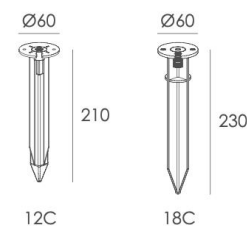

**BULLARD
OUTDOOR**
BUILT for the STORM

INSTALLATION INSTRUCTION
01/28/2026

BEREL

EXTERIOR DETAILS

Data Sheet:

Input Voltage (V): 110-277
IK: 07

Luminaire

Installation steps

Step 1

Step 2

Accessories

Round Surface Mounting Base

Spike

Spike

P.2

sales@gordonbullard.com
www.bullardoutdoor.com
1 877-964-4646