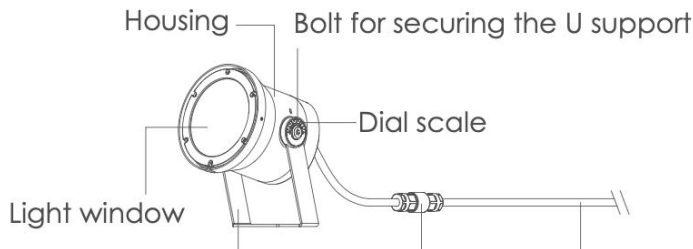

**BULLARD
OUTDOOR**
BUILT for the STORM

INSTALLATION INSTRUCTION
01/28/2026

BEREL

EXTERIOR DETAILS

Data Sheet:

Input Voltage (V): 110-277
IK: 07

Luminaire

Installation steps