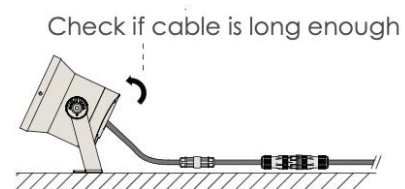

EXTERIOR DETAILS

Data Sheet:

Input Voltage (V): 110-277
IK: 07

Luminaire

Installation steps

Step 1

Step 2

Accessories

Round Surface Mounting Base

Spike

Spike

P.2

sales@gordonbullard.com
www.bullardoutdoor.com
1 877-964-4646

991 South Gull Lake Dr.
Richland, MI 49083
USA