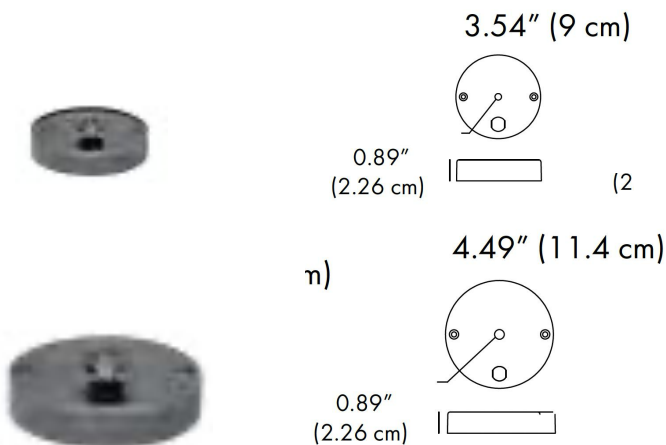

Accessories

Round Surface Mounting Base