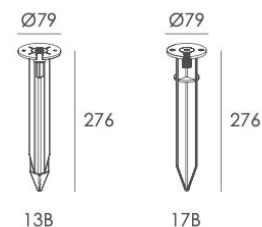

P.2

sales@gordonbullard.com
www.bullardoutdoor.com
1 877-964-4646

991 South Gull Lake Dr.
Richland, MI 49083
USA