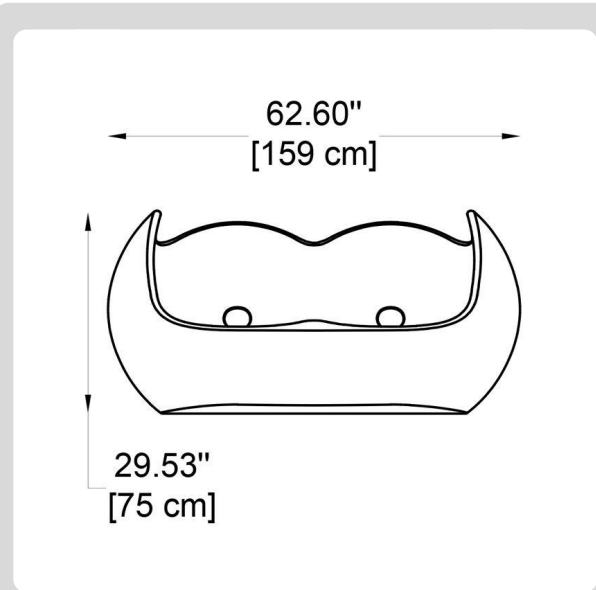

FIXTURE TYPE: _____

PROJECT NAME: _____

NOTES:

HOW TO ORDER:

CODE:

Example:
CODE: BO-SDBLO086-SD-MW

BO-SDBLO086-SD-MW

GENERAL INFORMATION:

FIXTURE TYPE:

Non-Illuminated Furniture /Sofa

MATERIAL:

Polyethylene

DIMENSIONS:

L: 62.60" (159 cm) x H: 29.53" (75 cm) x W: 33.46" (85 cm)

FINISH OPTIONS:

STANDARD COLOURS: