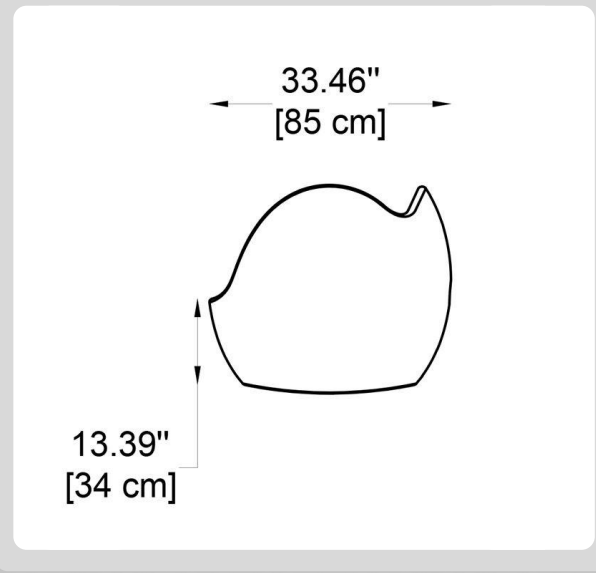

FIXTURE TYPE: _____

PROJECT NAME: _____

NOTES:

HOW TO ORDER:

CODE:

Example:
CODE: BO-SDBLO086-SD-MW

BO-SDBLO086-SD-MW

GENERAL INFORMATION:

FIXTURE TYPE:

Non-Illuminated Furniture /Sofa

MATERIAL:

Polyethylene

DIMENSIONS:

L: 62.60" (159 cm) x H: 29.53" (75 cm) x W: 33.46" (85 cm)

FINISH OPTIONS:

STANDARD COLOURS: