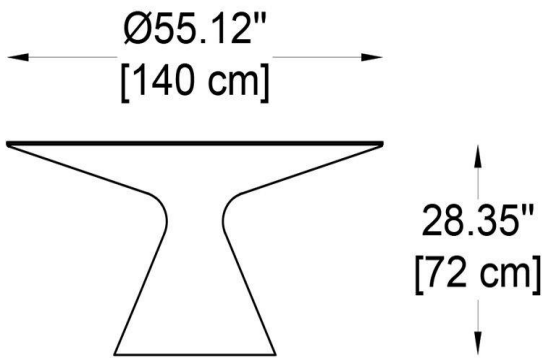

FIXTURE TYPE: _____

PROJECT NAME: _____

NOTES:

HOW TO ORDER:

CODE:

Example:
CODE: BO-EDS140-SD-JB

BO-EDS140-SD-JB

7 FINISH OPTIONS (NON-ILLUMINATED):

STANDARD COLOURS:

- **-MW** Milky White
- **-JB** Jet Black
- **-EG** Elephant Grey
- **-CB** Chocolate Brown
- **-AG** Argil Grey
- **-DG** Dove Grey
- **-PB** Powder Blue
- **-MG** Malva Green
- **-LG** Lime Green
- **-SY** Saffron Yellow
- **-PO** Pumpkin Orange
- **-FR** Flame Red
- **-SF** Sweet Fuchia

LACQUERED (GLOSSY)

- **-AW-G** Absolute White
- **-GB-G** Glamour Black
- **-VG-G** Vanity Grey
- **-CI-G** Charming Ivory
- **-SR-G** Supreme Red
- **-MD-G** Metallic Gold
- **-MS-G** Metallic Silver
- **-MC-G** Metallic Copper

LACQUERED (MATT)

- **-AW-M** Absolute White
- **-GB-M** Glamour Black
- **-VG-M** Vanity Grey
- **-CI-M** Charming Ivory
- **-SR-M** Supreme Red
- **-MD-M** Metallic Gold
- **-MS-M** Metallic Silver
- **-MC-M** Metallic Copper

sales@gordonbullard.com
www.bullardoutdoor.com
1-877-964-4646

991 South Gull Lake Dr
Richland, MI 49083
USA