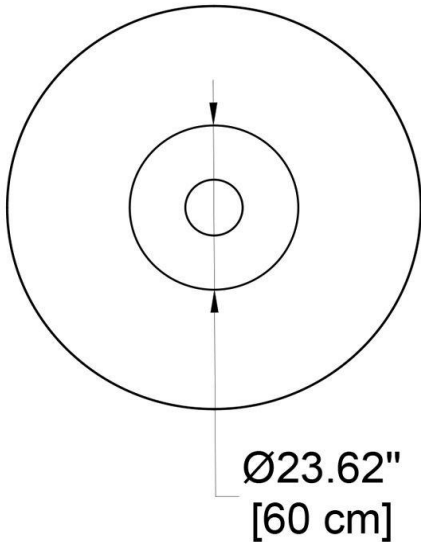

FIXTURE TYPE: _____

PROJECT NAME: _____

NOTES:

HOW TO ORDER:

CODE:

Example:
CODE: BO-EDS140-SD-JB

BO-EDS140-SD-JB

7 FINISH OPTIONS (NON-ILLUMINATED):

STANDARD COLOURS:

- **-MW** Milky White
- **-JB** Jet Black
- **-EG** Elephant Grey
- **-CB** Chocolate Brown
- **-AG** Argil Grey
- **-DG** Dove Grey
- **-PB** Powder Blue
- **-MG** Malva Green
- **-LG** Lime Green
- **-SY** Saffron Yellow
- **-PO** Pumpkin Orange
- **-FR** Flame Red
- **-SF** Sweet Fuchia

LACQUERED (GLOSSY)

- **-AW-G** Absolute White
- **-GB-G** Glamour Black
- **-VG-G** Vanity Grey
- **-CI-G** Charming Ivory
- **-SR-G** Supreme Red
- **-MD-G** Metallic Gold
- **-MS-G** Metallic Silver
- **-MC-G** Metallic Copper

LACQUERED (MATT)

- **-AW-M** Absolute White
- **-GB-M** Glamour Black
- **-VG-M** Vanity Grey
- **-CI-M** Charming Ivory
- **-SR-M** Supreme Red
- **-MD-M** Metallic Gold
- **-MS-M** Metallic Silver
- **-MC-M** Metallic Copper

sales@gordonbullard.com
www.bullardoutdoor.com
1-877-964-4646

991 South Gull Lake Dr
Richland, MI 49083
USA