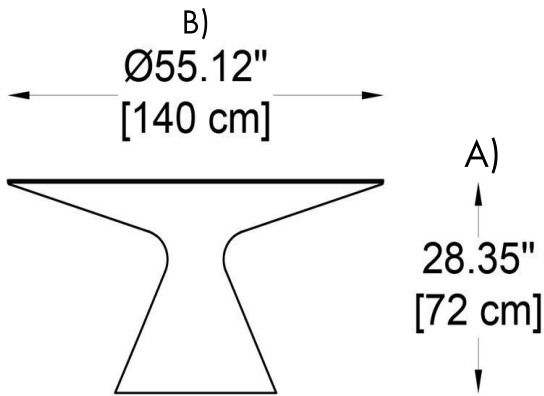

**Example:**  
**CODE: BO-EDS140-SD**

**BO-EDS140-SD**

**1 DIMENSIONS:**

A) Height - H: 28,35" (72 cm)  
B) Diameter - Ø: 55,12" (140 cm)

**2 LIGHT SOURCE:**

E26 / 2 x max. 10W / 110-277V

**3 FINISH OPTION:**

Light white

**4 WEIGHT:**

110,23 lb

**5 ACCESSORIES: (included)**

Table-top glass

**6 WIRING:**

Black cable (Length: 10 ft)

FIXTURE TYPE: \_\_\_\_\_