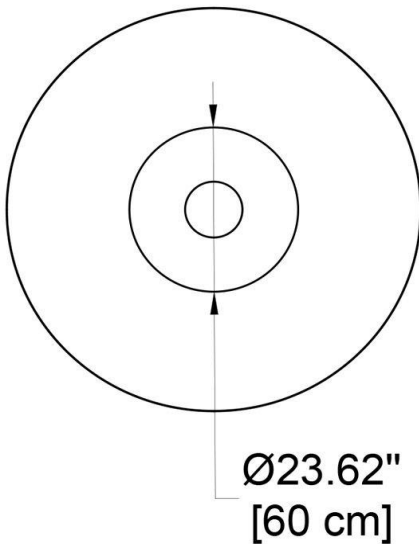

**Example:**  
**CODE: BO-EDS140-SD**

**BO-EDS140-SD**

**1 DIMENSIONS:**

A) Height - H: 28,35" (72 cm)  
B) Diameter - Ø: 55,12" (140 cm)

**2 LIGHT SOURCE:**

E26 / 2 x max. 10W / 110-277V

**3 FINISH OPTION:**

Light white

**4 WEIGHT:**

110,23 lb

**5 ACCESSORIES: (included)**

Table-top glass

**6 WIRING:**

Black cable (Length: 10 ft)

FIXTURE TYPE: \_\_\_\_\_