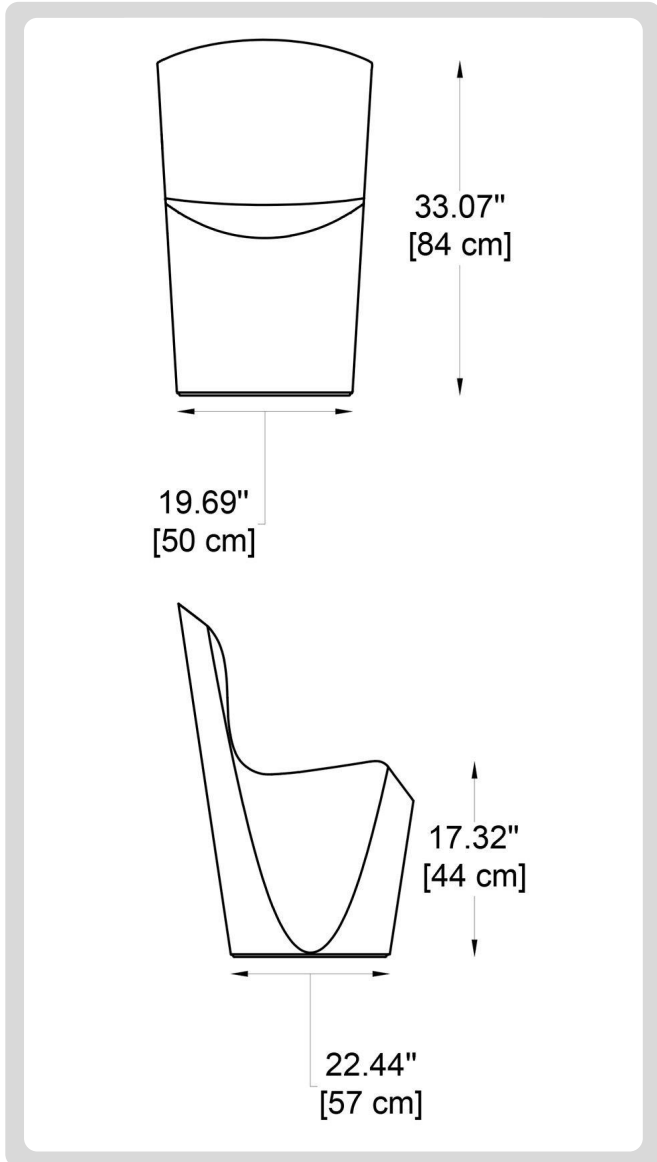

FIXTURE TYPE: _____

PROJECT NAME: _____

NOTES:

HOW TO ORDER:

CODE:

Example:
CODE: BO-ZOE080-SD-DIM

BO-ZOE080-SD-DIM

6 FINISH OPTIONS (NON-ILLUMINATED):

STANDARD COLOURS:

- -MW Milky White
- -JB Jet Black
- -EG Elephant Grey
- -CB Chocolate Brown
- -AG Argil Grey
- -DG Dove Grey
- -PB Powder Blue
- -MG Malva Green
- -LG Lime Green
- -SY Saffron Yellow
- -PO Pumpkin Orange
- -FR Flame Red
- -SF Sweet Fuchsia

LACQUERED (GLOSSY)

- -AW-G Absolute White
- -GB-G Glamour Black
- -VG-G Vanity Grey
- -CI-G Charming Ivory
- -SR-G Supreme Red
- -MD-G Metallic Gold
- -MS-G Metallic Silver
- -MC-G Metallic Copper

LACQUERED (MATT)

- -AW-M Absolute White
- -GB-M Glamour Black
- -VG-M Vanity Grey
- -CI-M Charming Ivory
- -SR-M Supreme Red
- -MD-M Metallic Gold
- -MS-M Metallic Silver
- -MC-M Metallic Copper