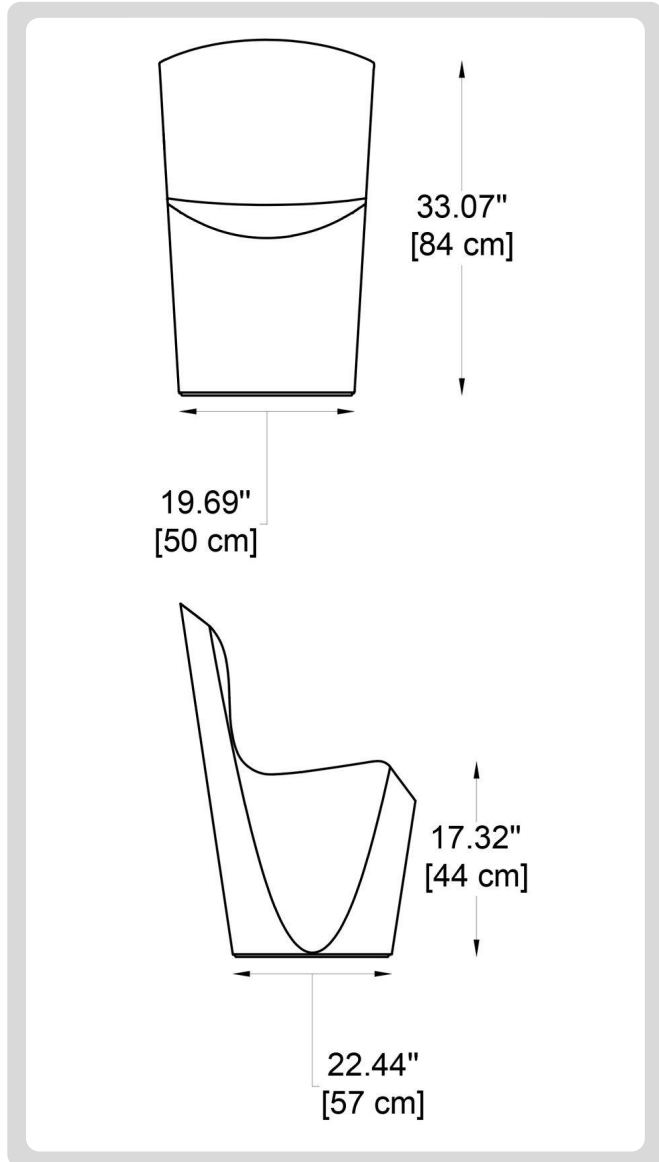

FIXTURE TYPE: _____

PROJECT NAME: _____

NOTES:

HOW TO ORDER:

CODE:

**Example:
CODE: BO-ZOE080-SD**

BO-ZOE080-SD

1 DIMENSIONS:

- A) Length - L: 19,69" (50 cm)
- B) Height - H: 33,03" (84 cm)
- C) Width - W: 22,4" (57 cm)

2 LIGHT SOURCE:

1 x 3w battery rgbw led system

3 FINISH OPTION (ILLUMINATED):

Light white ☐

4 WEIGHT:

15,43 lb

5 DIMMING OPTIONS:

- -DIM 0-10V
- -DALI DALI
- -LT Lutron
- -CS Casambi
- -WF WI-FI
- -NON Non-Dimmable