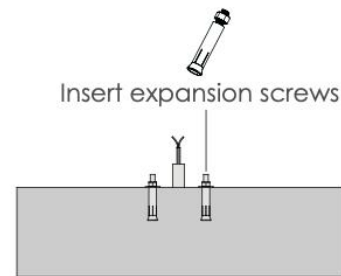

INSTALLATION OPTION 2: Surface Mounted

Step 1

Step 2

Step 3

Step 4