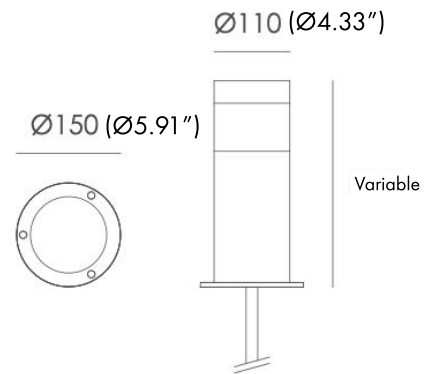

**BULLARD
OUTDOOR**
BUILT for the STORM

INSTALLATION INSTRUCTION
01/15/2026

THE LILAS

INSTALLATION TYPE: ANCHOR MOUNT

1. EXTERIOR DETAILS

1.1 Luminaire

1.2 Dimension

1.3 Inground Base (Optional)

Data Sheet:

Input Voltage (V): 110-277

IK: 07

INSTALLATION OPTION 1: Anchor Mounted

Step 1

Step 2

Step 3

Step 4