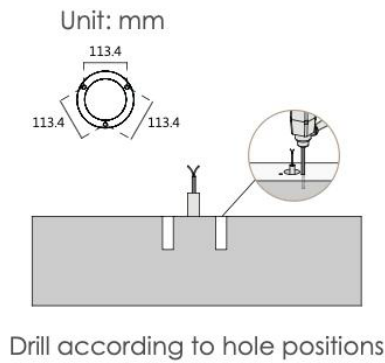

INSTALLATION OPTION 2: Surface Mounted

Step 1