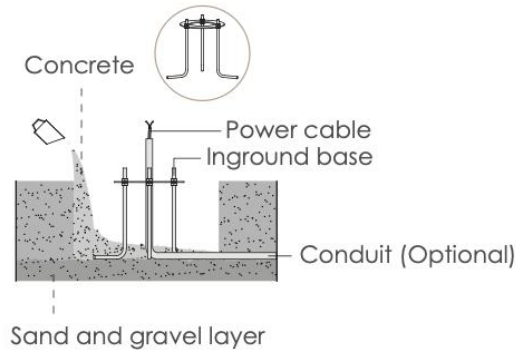

**BULLARD
OUTDOOR**
BUILT for the STORM

INSTALLATION INSTRUCTION
01/15/2026

THE LILAS

INSTALLATION TYPE: ANCHOR MOUNT

1. EXTERIOR DETAILS

1.1 Luminaire

1.2 Dimension

1.3 Inground Base (Optional)

Data Sheet:

Input Voltage (V): 110-277

IK: 07

INSTALLATION OPTION 1: Anchor Mounted

Step 1

Step 2

Step 3

Step 4