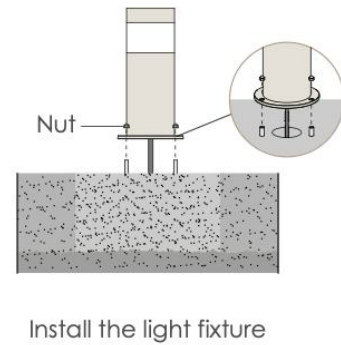

**BULLARD
OUTDOOR**
BUILT for the STORM

INSTALLATION INSTRUCTION
01/15/2026

THE LILAS

INSTALLATION TYPE: ANCHOR MOUNT

1. EXTERIOR DETAILS

1.1 Luminaire

1.2 Dimension

1.3 Inground Base (Optional)

Data Sheet:

Input Voltage (V): 110-277

IK: 07

INSTALLATION OPTION 1: Anchor Mounted

Step 1

Step 2

Step 3

Step 4

INSTALLATION OPTION 2: Surface Mounted

Step 1

Step 2

Step 3

Step 4