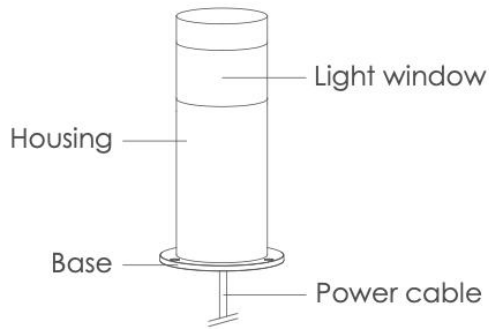

**BULLARD
OUTDOOR**
BUILT for the STORM

INSTALLATION INSTRUCTION
01/15/2026

THE LILAS

INSTALLATION TYPE: ANCHOR MOUNT

1. EXTERIOR DETAILS

1.1 Luminaire

1.2 Dimension

1.3 Inground Base (Optional)

Data Sheet:

Input Voltage (V): 110-277

IK: 07

INSTALLATION OPTION 1: Anchor Mounted

Step 1

Step 2

Step 3

Step 4