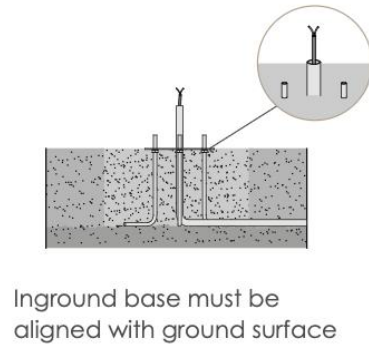

**BULLARD
OUTDOOR**
BUILT for the STORM

INSTALLATION INSTRUCTION
01/15/2026

THE LILAS

INSTALLATION TYPE: ANCHOR MOUNT

1. EXTERIOR DETAILS

1.1 Luminaire

1.2 Dimension

1.3 Inground Base (Optional)

Data Sheet:

Input Voltage (V): 110-277

IK: 07

INSTALLATION OPTION 1: Anchor Mounted

Step 1

Step 2

Step 3

Step 4

INSTALLATION OPTION 2: Surface Mounted

Step 1

Step 2

Step 3

Step 4