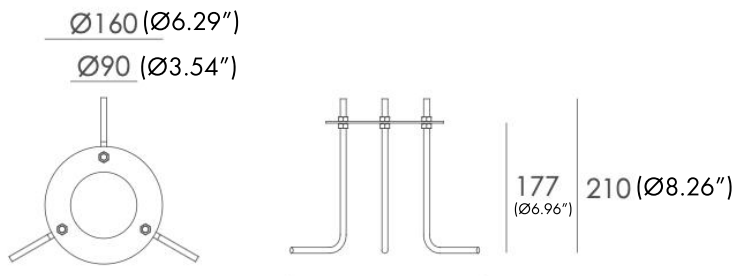

**BULLARD
OUTDOOR**
BUILT for the STORM

INSTALLATION INSTRUCTION
01/15/2026

THE LILAS

INSTALLATION TYPE: ANCHOR MOUNT

1. EXTERIOR DETAILS

1.1 Luminaire

1.2 Dimension

1.3 Inground Base (Optional)

Data Sheet:

Input Voltage (V): 110-277

IK: 07

INSTALLATION OPTION 1: Anchor Mounted

Step 1

Step 2

Step 3

Step 4