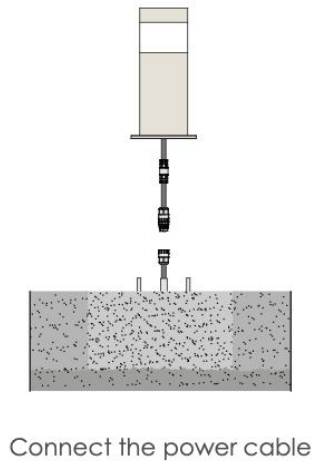

**BULLARD
OUTDOOR**
BUILT for the STORM

INSTALLATION INSTRUCTION
01/15/2026

THE LILAS

INSTALLATION TYPE: ANCHOR MOUNT

1. EXTERIOR DETAILS

1.1 Luminaire

1.2 Dimension

1.3 Inground Base (Optional)

Data Sheet:

Input Voltage (V): 110-277

IK: 07

INSTALLATION OPTION 1: Anchor Mounted

Step 1

Step 2

Step 3

Step 4

INSTALLATION OPTION 2: Surface Mounted

Step 1

Step 2

Step 3

Step 4