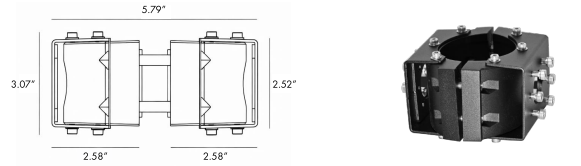

FIXTURE TYPE: \_\_\_\_\_

PROJECT NAME: \_\_\_\_\_

-BOBTZ0373

-BOBTZ0473

-BOBTZ0573

**GENERAL INFORMATION:**

THE IBIS by Bullard Outdoor blends architectural presence with dependable outdoor performance. Defined by a tall, minimal pole and adjustable cylindrical spotlight heads, its clean, utilitarian design is ideal for parking areas, plazas, pathways, and large-scale architectural exteriors. The multi-head configuration allows for targeted illumination across wide outdoor spaces. Constructed from die-cast aluminum with a durable powder-coated finish, THE IBIS is engineered for long-term outdoor use with excellent corrosion resistance. It features efficient LED lighting delivering controlled, focused light with a CRI of 80. Designed to operate on 110–277V, it offers reliable protection with an IP65 weather rating and IK07 impact resistance. Available in sanded black and dark gray finishes.

DIMENSIONS:

Pole Diameter - Ø: 3.54" (9 cm)  
Height - H: 118.11" (300 cm)

LIGHT SOURCE:

LED /30 W / 126 mA / 2815 lm / 110-277V

CODE -BOBTZ0473

DIMENSIONS:

Pole Diameter - Ø: 3.54" (9 cm)  
Height - H: 118.11" (300 cm)

BO-ST-KPG-PL-BOBTZ0373-K30-KAP7037-DIM-B15-A1-IB

- 5 BEAM**
- B15 15°
  - B25 25°
  - B36 36°
  - B60 60°

**6 ACCESSORIES**

-A1 One side - BO-RP001-KPG-BL

-A2 Two sides - BO-RP002-KPG-BL

- 1 Compatible with all brands and models.
- 2 Safety hook(s) included (see A of image 1)
- 3 Two sizes of rubber gaskets included (see B of image 1) which can be selected based on the diameter of the installing pole. Please refer to the manual for details.
- 4 All stainless steel 304# screws