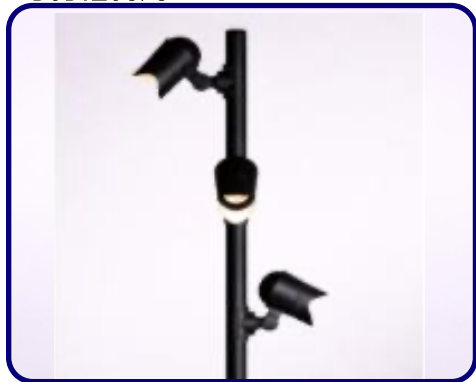

FIXTURE TYPE: _____

PROJECT NAME: _____

NOTES:

-BOBTZ0373