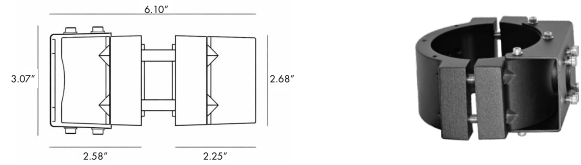

FIXTURE TYPE: \_\_\_\_\_

PROJECT NAME: \_\_\_\_\_

-BOBTZ0373

-BOBTZ0473

-BOBTZ0573

**GENERAL INFORMATION:**

THE IBIS by Bullard Outdoor blends architectural presence with dependable outdoor performance. Defined by a tall, minimal pole and adjustable cylindrical spotlight heads, its clean, utilitarian design is ideal for parking areas, plazas, pathways, and large-scale architectural exteriors. The multi-head configuration allows for targeted illumination across wide outdoor spaces. Constructed from die-cast aluminum with a durable powder-coated finish, THE IBIS is engineered for long-term outdoor use with excellent corrosion resistance. It features efficient LED lighting delivering controlled, focused light with a CRI of 80. Designed to operate on 110–277V, it offers reliable protection with an IP65 weather rating and IK07 impact resistance. Available in sanded black and dark gray finishes.

DIMENSIONS:

Pole Diameter - Ø: 3.54" (9 cm)  
Height - H: 118.11" (300 cm)

LIGHT SOURCE:

LED /30 W / 126 mA / 2815 lm / 110-277V

CODE -BOBTZ0473

DIMENSIONS:

Pole Diameter - Ø: 3.54" (9 cm)  
Height - H: 118.11" (300 cm)

sales@gordonbullard.com  
www.bullardoutdoor.com  
1-877-964-4646

991 South Gull Lake Dr  
Richland, MI 49083  
USA

FIXTURE TYPE: \_\_\_\_\_

PROJECT NAME: \_\_\_\_\_

NOTES:

**HOW TO ORDER:**

**CODE:**

Example:  
CODE: BO-ST-KPG-PL-BOBTZ0373-K30-KAP7037-DIM-B15-A1-IB

BO-ST-KPG-PL-BOBTZ0373-K30-KAP7037-DIM-B15-A1-IB

- 5 BEAM**
- B15 15°
  - B25 25°
  - B36 36°
  - B60 60°

**6 ACCESSORIES**

-A1 One side - BO-RP001-KPG-BL

-A2 Two sides - BO-RP002-KPG-BL

- 1 Compatible with all brands and models.
- 2 Safety hook(s) included (see A of image 1)
- 3 Two sizes of rubber gaskets included (see B of image 1) which can be selected based on the diameter of the installing pole. Please refer to the manual for details.
- 4 All stainless steel 304# screws