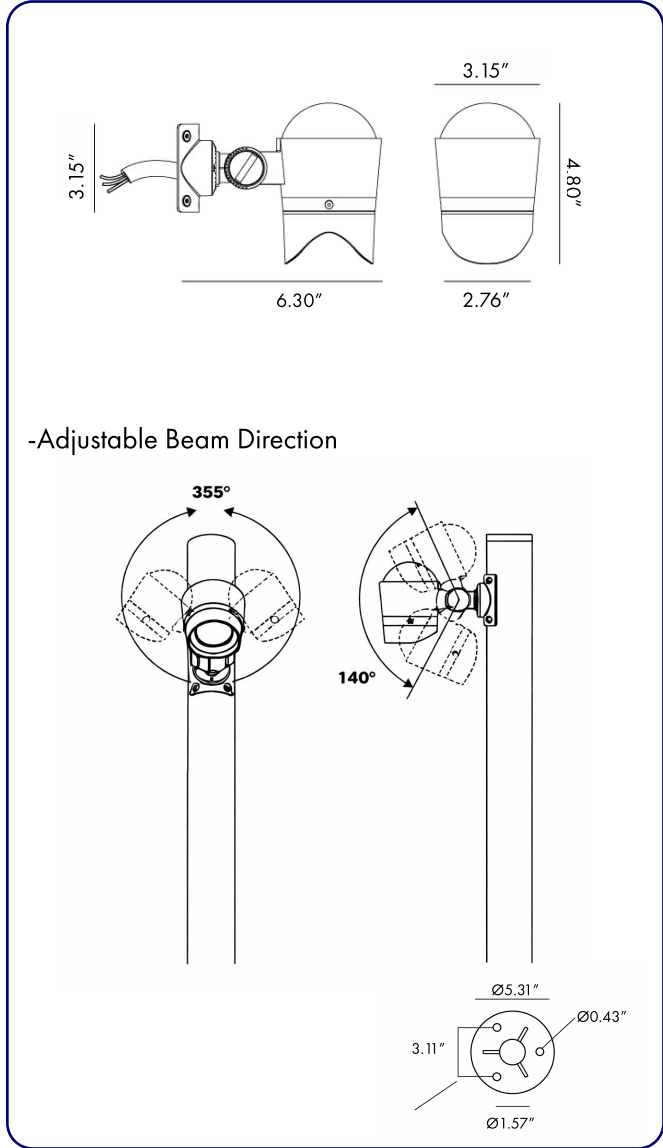

DIMENSIONS:

Pole Diameter - Ø: 3.54" (9 cm)  
Height - H: 118.11" (300 cm)

LIGHT SOURCE:

LED /30 W / 126 mA / 2815 lm / 110-277V

CODE -BOBTZ0473

DIMENSIONS:

Pole Diameter - Ø: 3.54" (9 cm)  
Height - H: 118.11" (300 cm)

LIGHT SOURCE:

LED /60 W / 252 mA / 5630 lm / 110-277V

CODE -BOBTZ0573

DIMENSIONS:

Pole Diameter - Ø: 3.54" (9 cm)  
Height - H: 157.5" (400 cm)

LIGHT SOURCE:

LED /120 W / 504 mA / 11260 lm / 110-277V

**2 CCT OPTIONS:**

sales@gordonbullard.com  
www.bullardoutdoor.com  
1-877-964-4646

991 South Gull Lake Dr  
Richland, MI 49083  
USA

FIXTURE TYPE: \_\_\_\_\_

PROJECT NAME: \_\_\_\_\_

NOTES:

**HOW TO ORDER:**

**CODE:**

Example:  
CODE: BO-ST-KPG-PL-BOBTZ0373-K30-KAP7037-DIM-B15-A1-IB

BO-ST-KPG-PL-BOBTZ0373-K30-KAP7037-DIM-B15-A1-IB

- 5 BEAM**
- B15 15°
  - B25 25°
  - B36 36°
  - B60 60°

**6 ACCESSORIES**

-A1 One side - BO-RP001-KPG-BL

-A2 Two sides - BO-RP002-KPG-BL

- 1 Compatible with all brands and models.
- 2 Safety hook(s) included (see A of image 1)
- 3 Two sizes of rubber gaskets included (see B of image 1) which can be selected based on the diameter of the installing pole. Please refer to the manual for details.
- 4 All stainless steel 304# screws