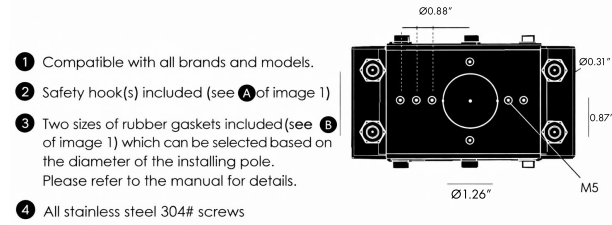

DIMENSIONS:

Pole Diameter - Ø: 3.54" (9 cm)  
Height - H: 118.11" (300 cm)

LIGHT SOURCE:

LED /30 W / 126 mA / 2815 lm / 110-277V

CODE -BOBTZ0473

DIMENSIONS:

Pole Diameter - Ø: 3.54" (9 cm)  
Height - H: 118.11" (300 cm)

LIGHT SOURCE:

LED /60 W / 252 mA / 5630 lm / 110-277V

CODE -BOBTZ0573

DIMENSIONS:

Pole Diameter - Ø: 3.54" (9 cm)  
Height - H: 157.5" (400 cm)

LIGHT SOURCE:

LED /120 W / 504 mA / 11260 lm / 110-277V

**2 CCT OPTIONS:**

BO-ST-KPG-PL-BOBTZ0373-K30-KAP7037-DIM-B15-A1-IB

- 5 BEAM**
- B15 15°
  - B25 25°
  - B36 36°
  - B60 60°

**6 ACCESSORIES**

-A1 One side - BO-RP001-KPG-BL

-A2 Two sides - BO-RP002-KPG-BL

- 1 Compatible with all brands and models.
- 2 Safety hook(s) included (see A of image 1)
- 3 Two sizes of rubber gaskets included (see B of image 1) which can be selected based on the diameter of the installing pole. Please refer to the manual for details.
- 4 All stainless steel 304# screws