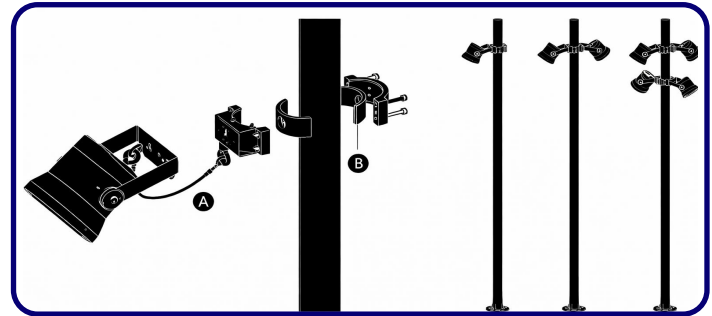

FIXTURE TYPE: \_\_\_\_\_

PROJECT NAME: \_\_\_\_\_

-BOBTZ0373

-BOBTZ0473

-BOBTZ0573

**GENERAL INFORMATION:**

THE IBIS by Bullard Outdoor blends architectural presence with dependable outdoor performance. Defined by a tall, minimal pole and adjustable cylindrical spotlight heads, its clean, utilitarian design is ideal for parking areas, plazas, pathways, and large-scale architectural exteriors. The multi-head configuration allows for targeted illumination across wide outdoor spaces. Constructed from die-cast aluminum with a durable powder-coated finish, THE IBIS is engineered for long-term outdoor use with excellent corrosion resistance. It features efficient LED lighting delivering controlled, focused light with a CRI of 80. Designed to operate on 110–277V, it offers reliable protection with an IP65 weather rating and IK07 impact resistance. Available in sanded black and dark gray finishes.

BO-ST-KPG-PL-BOBTZ0373-K30-KAP7037-DIM-B15-A1-IB

- 5 BEAM**
- B15 15°
  - B25 25°
  - B36 36°
  - B60 60°

**6 ACCESSORIES**

-A1 One side - BO-RP001-KPG-BL

-A2 Two sides - BO-RP002-KPG-BL

- 1 Compatible with all brands and models.
- 2 Safety hook(s) included (see A of image 1)
- 3 Two sizes of rubber gaskets included (see B of image 1) which can be selected based on the diameter of the installing pole. Please refer to the manual for details.
- 4 All stainless steel 304# screws