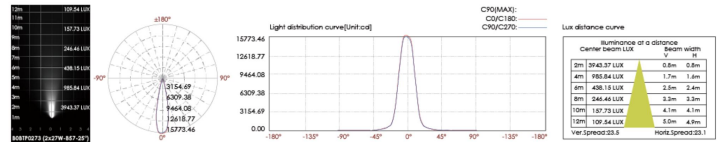

8 PHOTOMETRIC INFO:

sales@gordonbullard.com
www.bullardoutdoor.com
1-877-964-4646

991 South Gull Lake Dr
Richland, MI 49083
USA