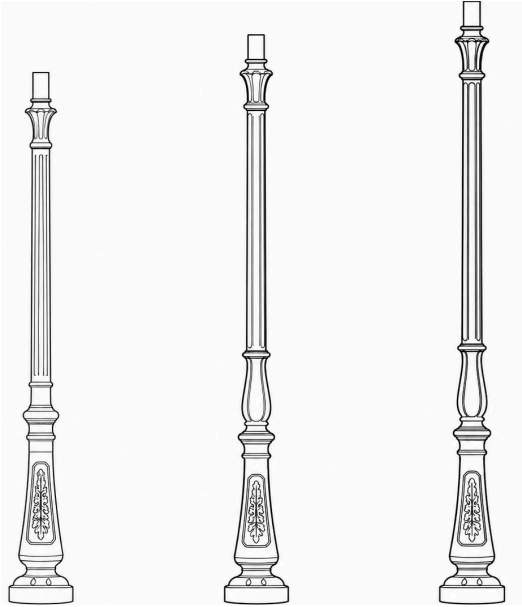

PROJECT NAME: _____

HOW TO ORDER:

CODE:

Example:
CODE: BO-BOH-FL-BOHSM-BL

BO-BOH-FL-
BOHSM-BL

1 DIMENSIONS:

SMALL: -BOHSM

Diameter - Ø: 2.36" (6 cm)
Height - H: 98.43" (250 cm)

MEDIUM: -BOHMD

Diameter - Ø: 2.36" (6 cm)
Height - H: 118.11" (300 cm)

LARGE: -BOHLRG

Diameter - Ø: 2.36" (6 cm)
Height - H: 137.8" (350 cm)

2 FINISH OPTIONS:

- BL Black
- AB Antique Bronze
- AG Antique Green
- WH White