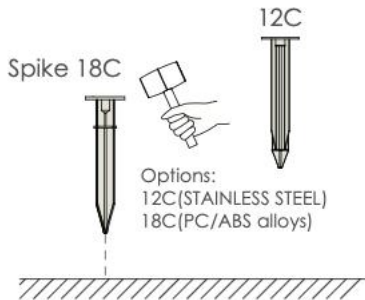

Data Sheet:

Input Voltage (V): 110-277
IK 05 / 06

Installation steps

Step 1

Step 2

Accessories assemble - Spike

Step 1

Step 2