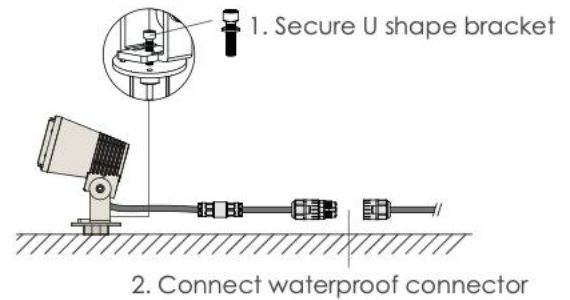

Data Sheet:

Input Voltage (V): 110-277
IK 05 / 06

Installation steps

Step 1

Step 2

Accessories assemble - Spike

Step 1

Step 2