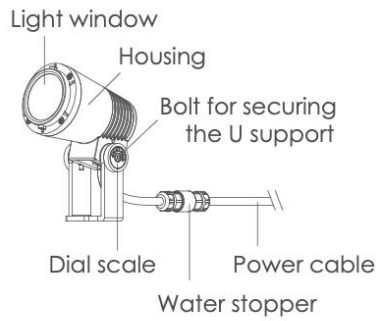

**BULLARD
OUTDOOR**
BUILT for the STORM

INSTALLATION INSTRUCTION
01/28/2026

ASTRID

Exterior details

Luminaire

Optional accessories

Spike

Spike

Data Sheet:

Input Voltage (V): 110-277
IK 05 / 06

Installation steps

Step 1

Step 2

Accessories assemble - Spike

Step 1

Step 2