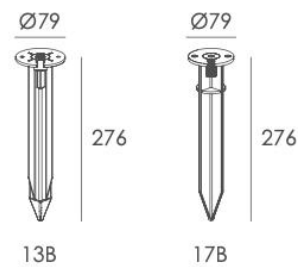

Data Sheet:

Input Voltage (V): 110-277
IK 05 / 06

Installation steps

Step 1

Step 2

Accessories assemble - Spike

Step 1

Step 2