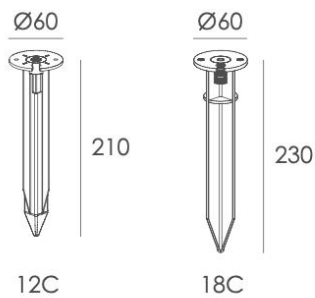

Optional accessories

Spike