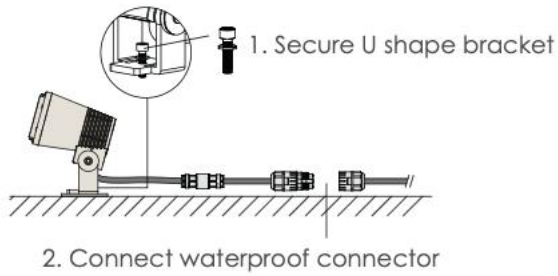

**BULLARD
OUTDOOR**
BUILT for the STORM

INSTALLATION INSTRUCTION
01/28/2026

ASTRID

Exterior details

Luminaire

Optional accessories

Spike

Spike

Data Sheet:

Input Voltage (V): 110-277
IK 05 / 06

Installation steps

Step 1

Step 2

Accessories assemble - Spike

Step 1

Step 2