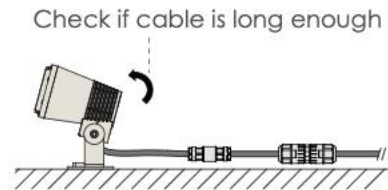

Data Sheet:

Input Voltage (V): 110-277
IK 05 / 06

Installation steps

Step 1

Step 2

Accessories assemble - Spike

Step 1

Step 2