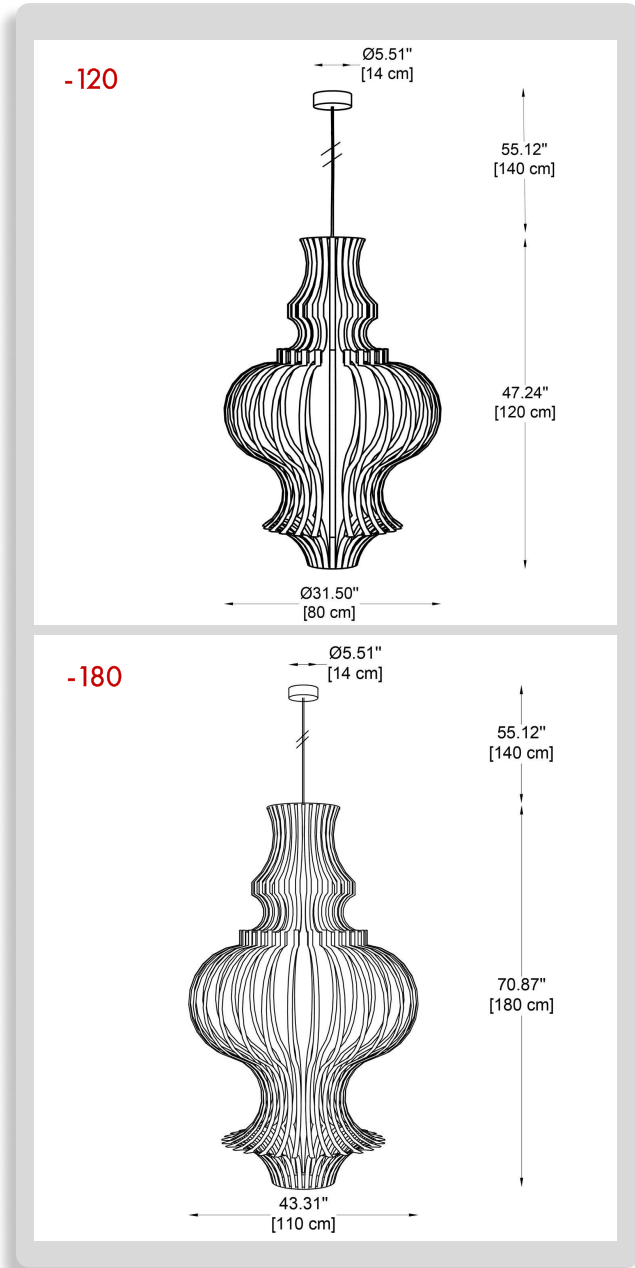

FIXTURE TYPE: _____

PROJECT NAME: _____

HOW TO ORDER:

CODE:

Example:
CODE: BO-CG-MI-120-DIM

BO-CG-
MI-120-DIM

1 MODELS:

-120

- A) Height - H: 47.24" (120 cm)
- B) Diameter - Ø: 31.50" (80 cm)
- C) Length Cable - L: 55.12" (140 cm)
- D) Canopy - Ø: 5.51" (14 cm)

LIGHT SOURCE:

LED | 12W | 4000°K

-180

- A) Height - H: 70.87" (180 cm)
- B) Diameter - Ø: 43.31" (110 cm)
- C) Length Cable - L: 55.12" (140 cm)
- D) Canopy - Ø: 5.51" (14 cm)

LIGHT SOURCE:

LED | 18W | 4000°K

2 DIMMING OPTIONS:

- **-DIM** 0-10V
- **-NON** Non Dimmable
- **-CAS** Casambi
- **-LUT** Lutron

sales@gordonbullard.com
www.bullardoutdoor.com
1-877-964-4646

991 South Gull Lake Dr
Richland, MI 49083
USA