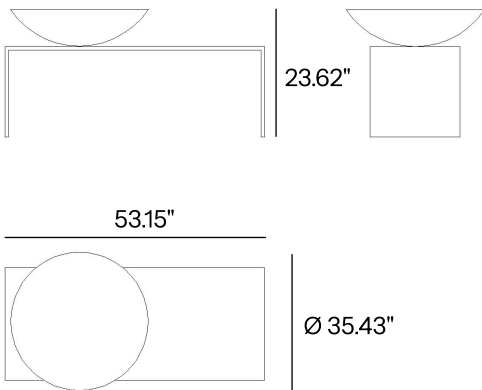

Main unit dimensions: W 53.15" × Ø 35.43" × H 23.62"

Finish Options:

- Ivory
- Anthracite
- Custom
- Corten Created through a carefully controlled natural oxidation process, manually induced over several days, resulting in the distinctive protective patina.

Accessories:

- Aluminum Lid
- **A: Optional** Swivel Cooking Grill (Side-Mounted): 19.69" × 13.78"
- **B: Optional** Firewood Basket To Be Placed Underneath The Top Surface

Due to the dynamic nature of lighting products and the associated technologies, luminaire data on all specification sheets is subject to change at the discretion of Gordon Bullard LLC and associated companies.