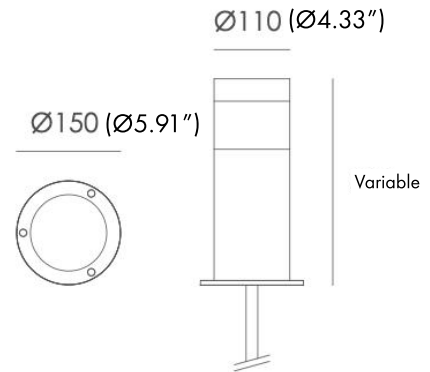

**BULLARD
OUTDOOR**
BUILT for the STORM

INSTALLATION INSTRUCTION
01/15/2026

THE ARCE

INSTALLATION TYPE: ANCHOR MOUNT

1. EXTERIOR DETAILS

1.1 Luminaire

1.2 Dimension

1.3 Inground Base (Optional)

Data Sheet:

Input Voltage (V): 110-277

IK: 07

INSTALLATION OPTION 1: Anchor Mounted

Step 1

Step 2

Step 3

Step 4