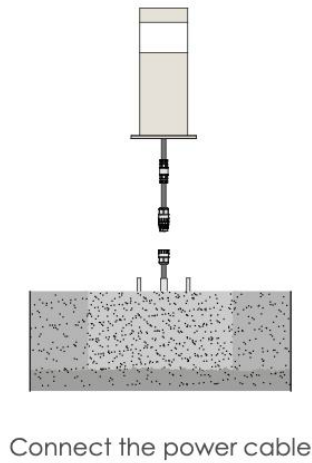

**BULLARD
OUTDOOR**
BUILT for the STORM

INSTALLATION INSTRUCTION
01/15/2026

THE ARCE

INSTALLATION TYPE: ANCHOR MOUNT

1. EXTERIOR DETAILS

1.1 Luminaire

1.2 Dimension

1.3 Inground Base (Optional)

Data Sheet:

Input Voltage (V): 110-277

IK: 07

INSTALLATION OPTION 1: Anchor Mounted

Step 1

Step 2

Step 3

Step 4

INSTALLATION OPTION 2: Surface Mounted

Step 1

Step 2

Step 3

Step 4