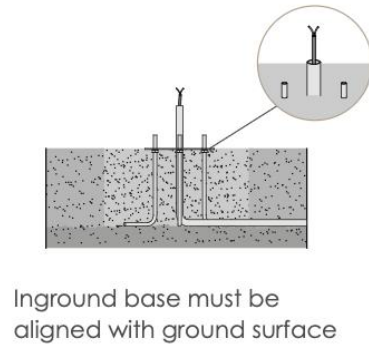

**BULLARD
OUTDOOR**
BUILT for the STORM

INSTALLATION INSTRUCTION
01/15/2026

THE ARCE

INSTALLATION TYPE: ANCHOR MOUNT

1. EXTERIOR DETAILS

1.1 Luminaire

1.2 Dimension

1.3 Inground Base (Optional)

Data Sheet:

Input Voltage (V): 110-277

IK: 07

INSTALLATION OPTION 1: Anchor Mounted

Step 1

Step 2

Step 3

Step 4

INSTALLATION OPTION 2: Surface Mounted

Step 1

Step 2

Step 3

Step 4