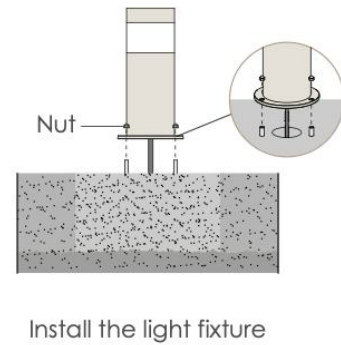

**BULLARD
OUTDOOR**
BUILT for the STORM

INSTALLATION INSTRUCTION
01/15/2026

THE ARCE

INSTALLATION TYPE: ANCHOR MOUNT

1. EXTERIOR DETAILS

1.1 Luminaire

1.2 Dimension

1.3 Inground Base (Optional)

Data Sheet:

Input Voltage (V): 110-277

IK: 07

INSTALLATION OPTION 1: Anchor Mounted

Step 1

Step 2

Step 3

Step 4

INSTALLATION OPTION 2: Surface Mounted

Step 1

Step 2

Step 3

Step 4