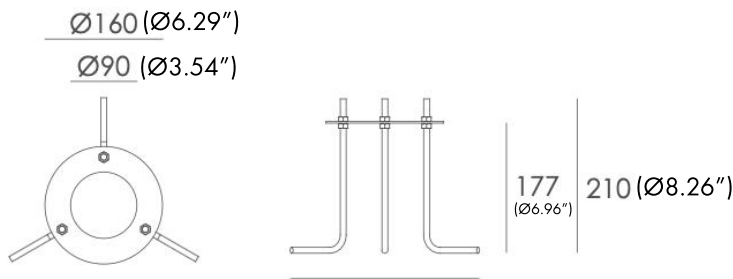

**BULLARD
OUTDOOR**
BUILT for the STORM

INSTALLATION INSTRUCTION
01/15/2026

THE ARCE

INSTALLATION TYPE: ANCHOR MOUNT

1. EXTERIOR DETAILS

1.1 Luminaire

1.2 Dimension

1.3 Inground Base (Optional)

Data Sheet:

Input Voltage (V): 110-277

IK: 07

INSTALLATION OPTION 1: Anchor Mounted

Step 1

Step 2

Step 3

Step 4