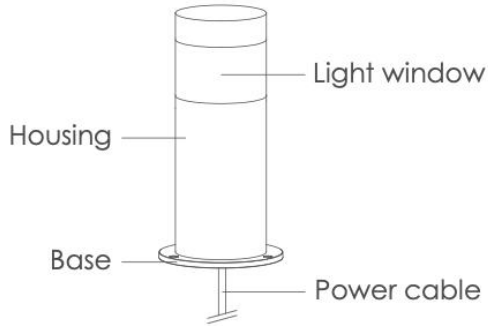

**BULLARD
OUTDOOR**
BUILT for the STORM

INSTALLATION INSTRUCTION
01/15/2026

THE ARCE

INSTALLATION TYPE: ANCHOR MOUNT

1. EXTERIOR DETAILS

1.1 Luminaire

1.2 Dimension

1.3 Inground Base (Optional)

Data Sheet:

Input Voltage (V): 110-277

IK: 07

INSTALLATION OPTION 1: Anchor Mounted

Step 1

Step 2

Step 3

Step 4