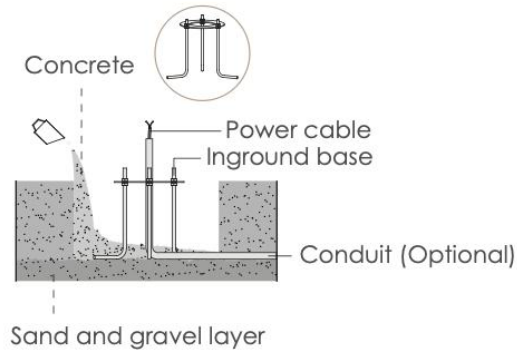

**BULLARD
OUTDOOR**
BUILT for the STORM

INSTALLATION INSTRUCTION
01/15/2026

THE ARCE

INSTALLATION TYPE: ANCHOR MOUNT

1. EXTERIOR DETAILS

1.1 Luminaire

1.2 Dimension

1.3 Inground Base (Optional)

Data Sheet:

Input Voltage (V): 110-277

IK: 07

INSTALLATION OPTION 1: Anchor Mounted

Step 1

Step 2

Step 3

Step 4