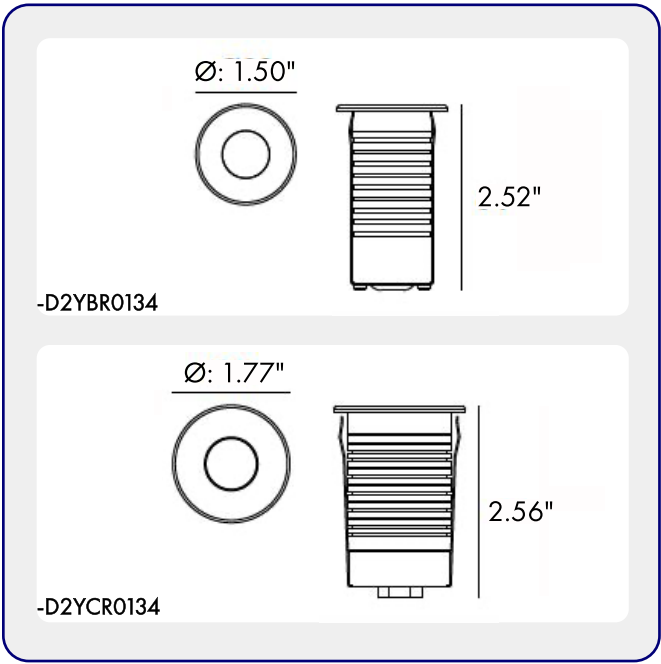

FIXTURE TYPE: _____

PROJECT NAME: _____

NOTES:

HOW TO ORDER: _____ **CODE:** _____

Example:
CODE: BO-TM-KPG-IL-XXX-XXX-XXX-XXX-XXX-XXX

BO-TM-KPG-IL-D2YBR0134-K30-DIM-

1 MODELS:

CODE -D2YBR0134

DIMENSIONS:

Diameter - Ø: 1.50" (3.8 cm)
Height - H: 2.52" (6.4 cm)

LIGHT SOURCE:

LED / 1 x 0.5W / 26 mA / 31 lm / IK 03 / 110-277V

CODE -D2YCR0134

DIMENSIONS:

Diameter - Ø: 1.77" (4.5 cm)
Height - H: 2.56" (6.5 cm)

LIGHT SOURCE:

LED / 1 x 0.5W / 26 mA / 23 lm / IK 03 / 110-277V

2 CCT OPTIONS:

-K30 3000K
-CUS Custom on request*

3 DIMMING OPTIONS:

-DIM 1-10V
-PWM Pulse Width Modulation
-DALI DALI (Digital Addressable Lighting Interface)