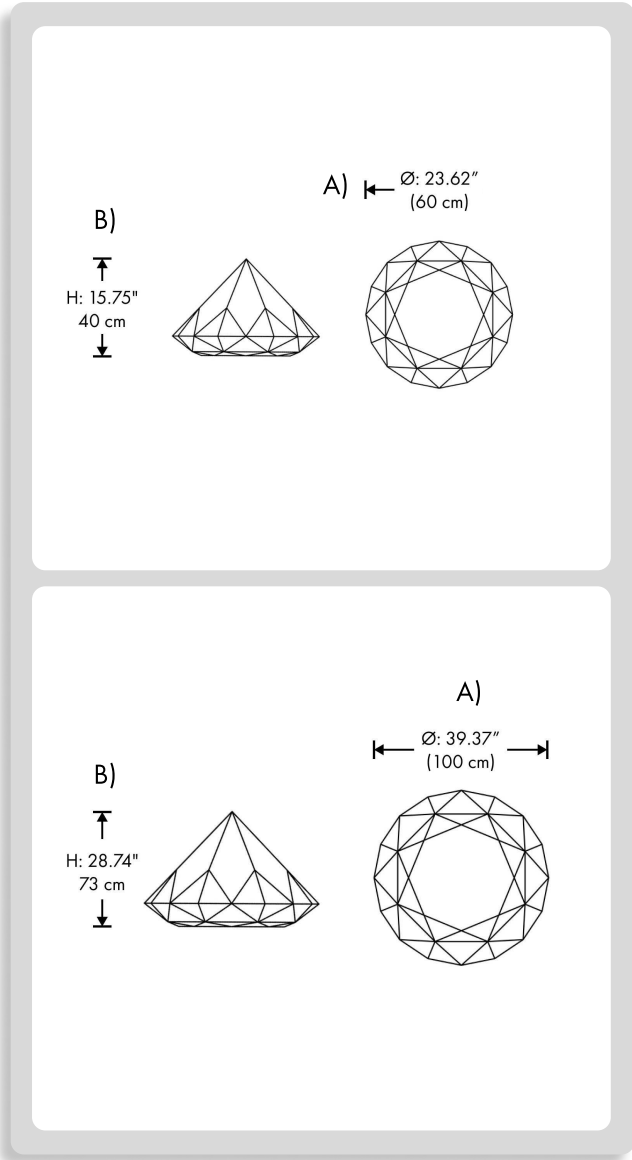

FIXTURE TYPE: _____

PROJECT NAME: _____

HOW TO ORDER:

CODE:

Example:
CODE: BO-BJH-SD-S-LA

BO-BJH-SD-S-LA

1 MODELS:

-S

DIMENSIONS:

A) Diameter - Ø: 23.62" (60 cm)
B) Height - H: 15.75" (40 cm)

-M

DIMENSIONS:

A) Diameter - Ø: 39.37" (100 cm)
B) Height - H: 28.74" (73 cm)

2 LIGHT SOURCE:

E26 / 1 x max. 5W

3 FINISH OPTIONS:

- -LA Light White ☐
- -LL Light Blue ☐
- -LR Light Green ☐
- -LB Light Yellow ☐
- -LC Light Orange ☐
- -LD Light Red ☐
- -LS Light Pink ☐

sales@gordonbullard.com
www.bullardoutdoor.com
1-877-964-4646

991 South Gull Lake Dr
Richland, MI 49083
USA