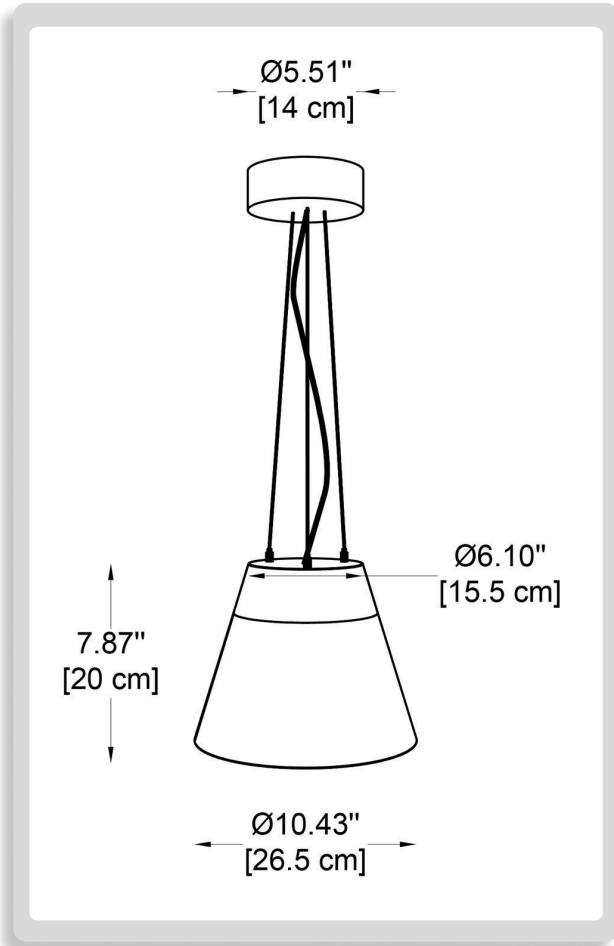

**FIXTURE TYPE:**

Pendant

**VOLTAGE:**

110-277V

**MATERIAL:**

Extruded aluminum

**IP RATING:**

IP 65

FIXTURE TYPE: \_\_\_\_\_

PROJECT NAME: \_\_\_\_\_

**HOW TO ORDER:**

**CODE:**

Example:  
CODE: BO-PRG-GN-DIM-WH-SS

BO-PRG-GN-  
DIM-WH-SS

**1 DIMENSIONS:**

- A) Diameter - Ø: 10.43" (26,5 cm)
- B) Height - H: 7.9" (20 cm)
- C) Canopy - Ø: 5.5" (14 cm)