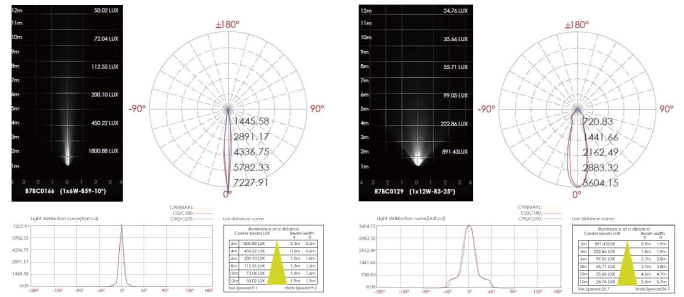

7 PHOTOMETRIC INFO: