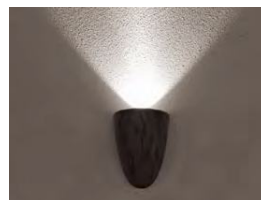

FIXTURE TYPE: _____

PROJECT NAME: _____

GENERAL INFORMATION:

The EMBER Surface Mounted Wall Luminares– Effect Architectural delivers refined architectural lighting with a smooth, sculptural profile. Designed to create elegant effects, it combines LED performance with a die-cast aluminum body finished in a durable powder coat for superior resistance to corrosion and weathering. Featuring a precision Lens B59 and Reflector R3, it provides controlled, uniform illumination ideal for façades, entryways, and design accents. Operating on a 110–277V universal input with a CRI of 80, the EMBER offers IP65 weather protection and IK05 impact resistance. Available in sanded silver gray, dark gray, and black finishes

5 FINISH OPTIONS:

-KAP9022 Sanded Silver Gray
-KAP7037 Sanded Dark Gray
-RAL 9005 Sanded Black
-RAL9003 Sanded White

6 BEAM DEMO:

-R7BC0129

-B7BC0166

FIXTURE TYPE: _____

PROJECT NAME: _____

NOTES: