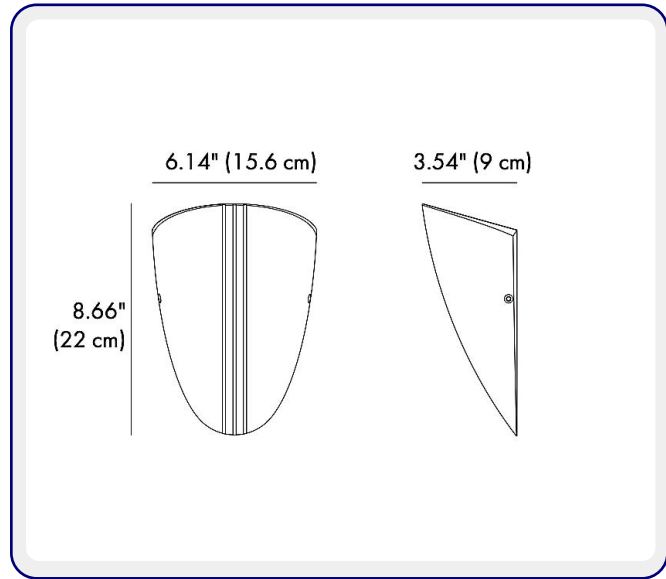

PROJECT NAME: _____

NOTES:

HOW TO ORDER:

CODE:

Example:
CODE: BO-EMB-KPG-SMW-XXX-XXX-XXX-XXX-XXX-XX

BO-EMB-KPG-SMW-
R7BC0129-K30-R3-25-
KAP7008

1 DIMENSIONS:

Height - H: 8.66" (22 cm)
Width - W: 3.54" (9 cm)
Length - L: 6.14" (15.6 cm)