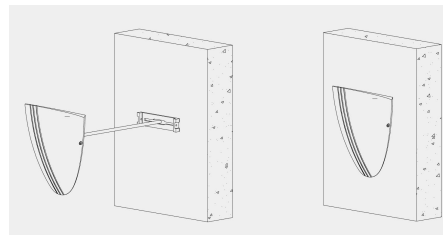

FIXTURE TYPE: _____

PROJECT NAME: _____

GENERAL INFORMATION:

The EMBER Surface Mounted Wall Luminares– Effect Architectural delivers refined architectural lighting with a smooth, sculptural profile. Designed to create elegant effects, it combines LED performance with a die-cast aluminum body finished in a durable powder coat for superior resistance to corrosion and weathering. Featuring a precision Lens B59 and Reflector R3, it provides controlled, uniform illumination ideal for façades, entryways, and design accents. Operating on a 110–277V universal input with a CRI of 80, the EMBER offers IP65 weather protection and IK05 impact resistance. Available in sanded silver gray, dark gray, and black finishes

HOW TO ORDER:

CODE:

Example:
 CODE: BO-EMB-KPG-SMW-XXX-XXX-XXX-XXX-XXX-XX

BO-EMB-KPG-SMW-
 R7BC0129-K30-R3-25-
 KAP7008

7 PHOTOMETRIC INFO:

8 DIAGRAM OF INSTRUCTION:

sales@gordonbullard.com
 www.bullardoutdoor.com
 1-877-964-4646