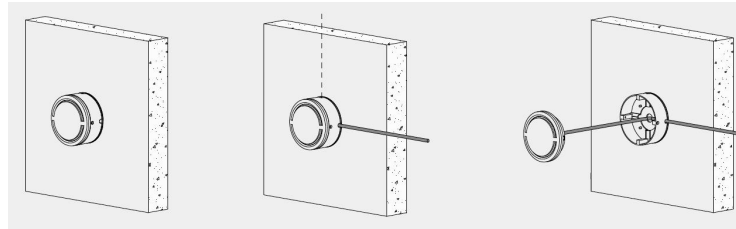

4 DIAGRAM OF INSTRUCTION: