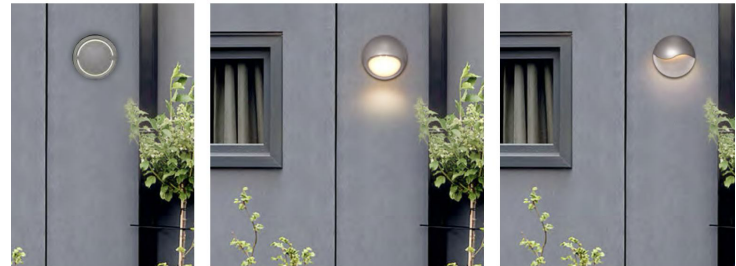

5 BEAM DEMO: