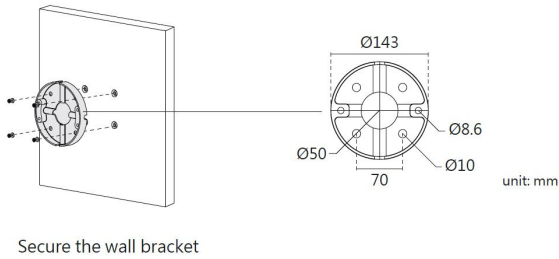

Open Wiring Installation

Step 1