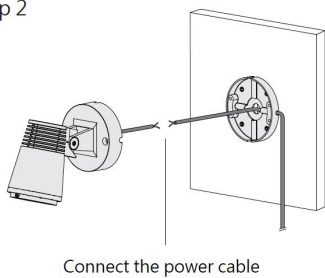

BULLARD
OUTDOOR
BUILT for the STORM

INSTALLATION INSTRUCTION
03/02/2026

FANNY

Data Sheet:

Input Voltage (V): 110-277
 IK 06

Concealed Wiring Installation

Step 1

Step 2

Step 3

Open Wiring Installation

Step 1

Step 2

Step 3