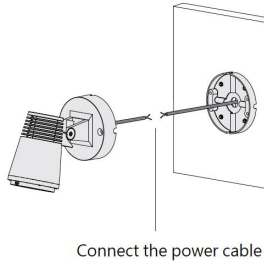

BULLARD
OUTDOOR
BUILT for the STORM

INSTALLATION INSTRUCTION
03/02/2026

FANNY

Data Sheet:

Input Voltage (V): 110-277
 IK 06

Concealed Wiring Installation

Step 1

Step 2