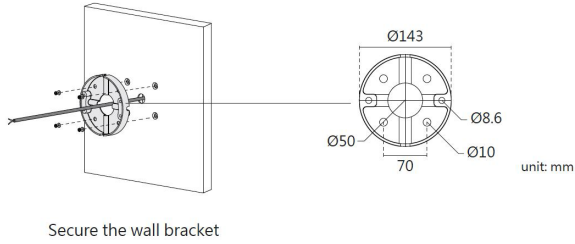

BULLARD
OUTDOOR
BUILT for the STORM

INSTALLATION INSTRUCTION
03/02/2026

FANNY

Data Sheet:

Input Voltage (V): 110-277
 IK 06

Concealed Wiring Installation

Step 1

Step 2