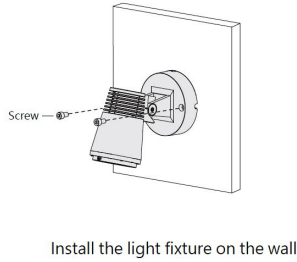

Data Sheet:

Input Voltage (V): 110-277
IK 06

Concealed Wiring Installation

Step 1

Step 2

Step 3

Open Wiring Installation

Step 1

Step 2

Step 3