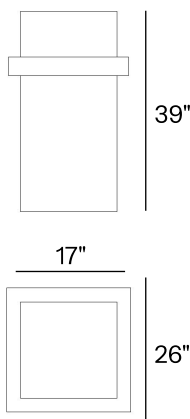

Dimensions:

Dimensions: L 26" × W 17" × H 39"

Finish Options:

- Ivory
- Anthracite
- Custom
- Corten Created through a carefully controlled natural oxidation process, manually induced over several days, resulting in the distinctive protective patina.