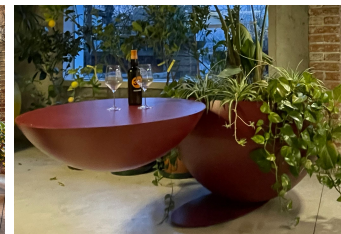

Part Number:

BO-TVL-BN-OK

Due to the dynamic nature of lighting products and the associated technologies, luminaire data on all specification sheets is subject to change at the discretion of Gordon Bullard LLC and associated companies.

BUILT FOR THE STORM

sales@gordonbullard.com / www.bullardoutdoor.com / 1-877-964-4646

991 South Gull Lake Dr Richland, MI 49083 USA