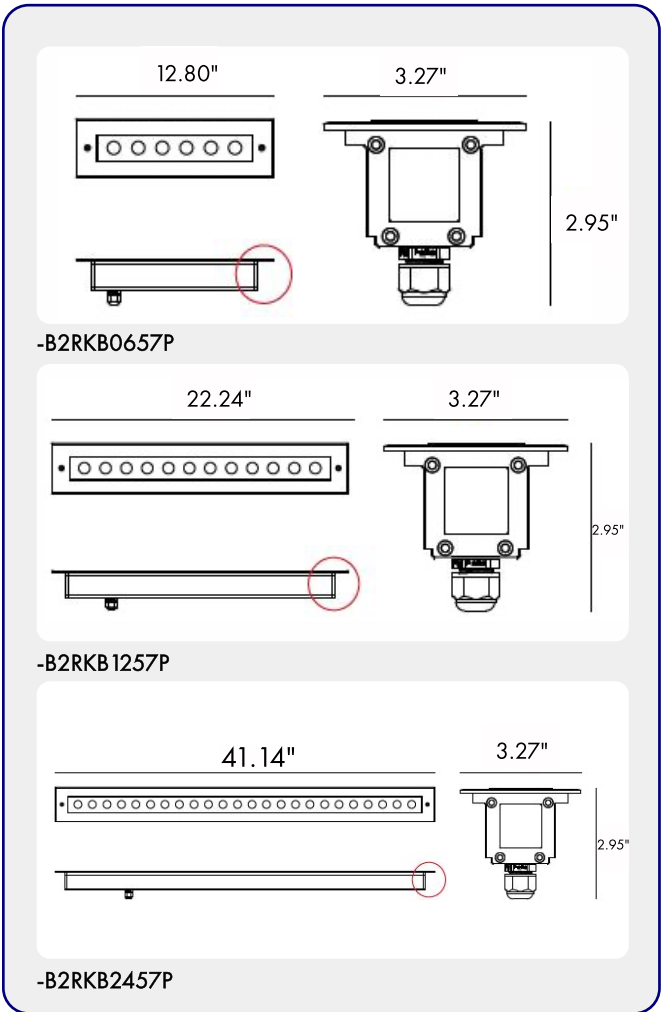

FIXTURE TYPE: _____

PROJECT NAME: _____

NOTES:

HOW TO ORDER: _____ **CODE:** _____

Example:
CODE: BO-NRM-KPG-IL-XXX-XXX-XXX-XXX-XXX-XXX

BO-NRM-KPG-IL-
B2RKB0657P-K30-B-

1 MODELS:

CODE -B2RKB0657P

DIMENSIONS:

Height - H: 2.95" (7.5 cm)
Width - W: 3.27" (8.3 cm)
Length - L: 12.80" (32.5 cm)

LIGHT SOURCE:

LED / 6 x 2W / 625 mA / 1226 lm / IK 08 / 110-277V

CODE -B2RKB1257P

DIMENSIONS:

Height - H: 2.95" (7.5 cm)
Width - W: 3.27" (8.3 cm)
Length - L: 22.24" (56.5 cm)

LIGHT SOURCE:

LED / 12 x 2W / 1250 mA / 2432 lm / IK 08 / 110-277V

CODE -B2RKB2457P

DIMENSIONS:

Height - H: 2.95" (7.5 cm)
Width - W: 3.27" (8.3 cm)
Length - L: 41.14" (104.5 cm)

LIGHT SOURCE:

LED / 24 x 2W / 2500 mA / 4924 lm / IK 08 / 110-277V

2 CCT OPTIONS:

-K30 3000K
-CUS Custom on request*

3 OPTICS:

-B33-9 9° (12°)
-B33-15 15°
-B33-20 20°
-B33-60 60° (45°)

sales@gordonbullard.com
www.bullardoutdoor.com
1-877-964-4646

991 South Gull Lake Dr
Richland, MI 49083
USA