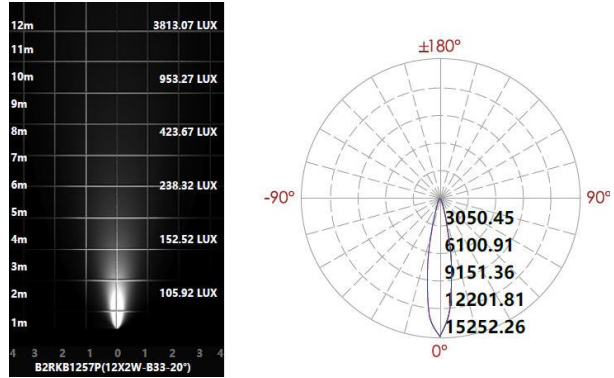

CODE -B2RKB0657P

DIMENSIONS:

Height - H: 2.95" (7.5 cm)  
Width - W: 3.27" (8.3 cm)  
Length - L: 12.80" (32.5 cm)

LIGHT SOURCE:

LED / 6 x 2W / 625 mA / 1226 lm / IK 08 / 110-277V

CODE -B2RKB1257P

DIMENSIONS:

Height - H: 2.95" (7.5 cm)  
Width - W: 3.27" (8.3 cm)  
Length - L: 22.24" (56.5 cm)

LIGHT SOURCE:

LED / 12 x 2W / 1250 mA / 2432 lm / IK 08 / 110-277V

CODE -B2RKB2457P

DIMENSIONS:

Height - H: 2.95" (7.5 cm)  
Width - W: 3.27" (8.3 cm)  
Length - L: 41.14" (104.5 cm)

**5 ACCESSORIES:**

**SLEEVE (INCLUDED)**

- 142# - L: 12.80"
- 143# - L: 22.24"
- 144# - L: 41.14"

**6 PHOTOMETRIC INFO:**

sales@gordonbullard.com  
www.bullardoutdoor.com  
1-877-964-4646

991 South Gull Lake Dr  
Richland, MI 49083  
USA

FIXTURE TYPE: \_\_\_\_\_

PROJECT NAME: \_\_\_\_\_

NOTES:

**HOW TO ORDER:**

**CODE:**

Example:  
CODE: BO-NRM-KPG-IL-XXX-XXX-XXX-XXX-XXX-XXX

BO-NRM-KPG-IL-  
B2RKB0657P-K30-B-

**6 PHOTOMETRIC INFO:**