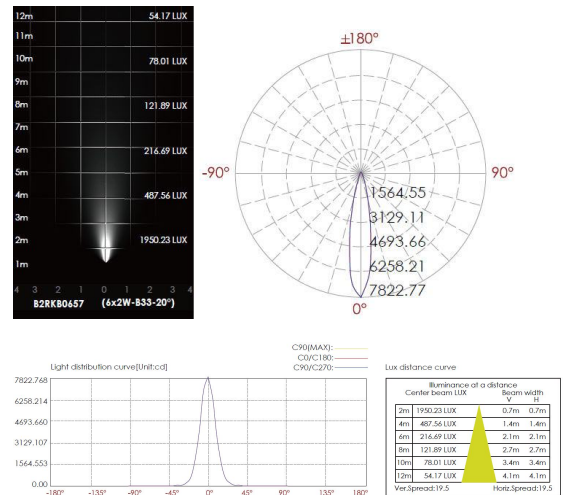

6 PHOTOMETRIC INFO:

sales@gordonbullard.com
www.bullardoutdoor.com
1-877-964-4646

991 South Gull Lake Dr
Richland, MI 49083
USA