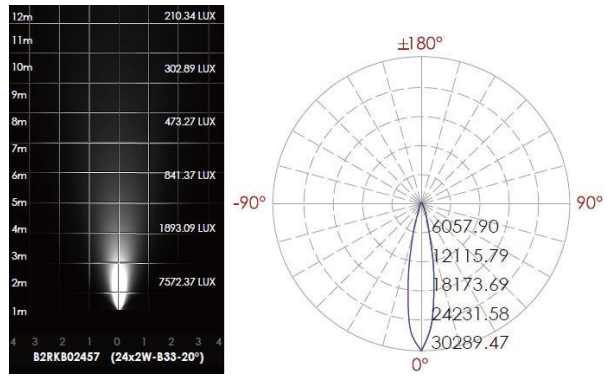

CODE -B2RKB0657P

DIMENSIONS:

Height - H: 2.95" (7.5 cm)  
Width - W: 3.27" (8.3 cm)  
Length - L: 12.80" (32.5 cm)

LIGHT SOURCE:

LED / 6 x 2W / 625 mA / 1226 lm / IK 08 / 110-277V

CODE -B2RKB1257P

DIMENSIONS:

Height - H: 2.95" (7.5 cm)  
Width - W: 3.27" (8.3 cm)  
Length - L: 22.24" (56.5 cm)

LIGHT SOURCE:

LED / 12 x 2W / 1250 mA / 2432 lm / IK 08 / 110-277V

CODE -B2RKB2457P

DIMENSIONS:

Height - H: 2.95" (7.5 cm)  
Width - W: 3.27" (8.3 cm)  
Length - L: 41.14" (104.5 cm)

**5 ACCESSORIES:**

**SLEEVE (INCLUDED)**

- 142# - L: 12.80"
- 143# - L: 22.24"
- 144# - L: 41.14"

**6 PHOTOMETRIC INFO:**

sales@gordonbullard.com  
www.bullardoutdoor.com  
1-877-964-4646

991 South Gull Lake Dr  
Richland, MI 49083  
USA

FIXTURE TYPE: \_\_\_\_\_

PROJECT NAME: \_\_\_\_\_

NOTES:

**HOW TO ORDER:**

**CODE:**

Example:  
CODE: BO-NRM-KPG-IL-XXX-XXX-XXX-XXX-XXX-XXX

BO-NRM-KPG-IL-  
B2RKB0657P-K30-B-

**6 PHOTOMETRIC INFO:**