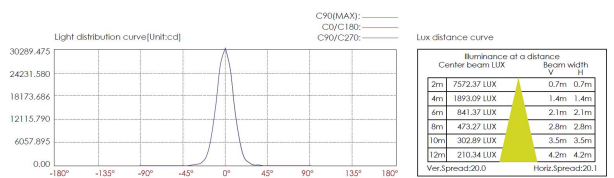

FIXTURE TYPE: \_\_\_\_\_

PROJECT NAME: \_\_\_\_\_

NOTES:

**HOW TO ORDER:**

**CODE:**

Example:  
CODE: BO-NRM-KPG-IL-XXX-XXX-XXX-XXX-XXX-XXX

BO-NRM-KPG-IL-  
B2RKB0657P-K30-B-

**6 PHOTOMETRIC INFO:**