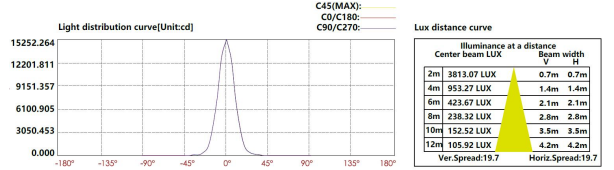

FIXTURE TYPE: \_\_\_\_\_

PROJECT NAME: \_\_\_\_\_

NOTES:

**HOW TO ORDER:**

**CODE:**

Example:  
CODE: BO-NRM-KPG-IL-XXX-XXX-XXX-XXX-XXX-XXX

BO-NRM-KPG-IL-  
B2RKB0657P-K30-B-

**6 PHOTOMETRIC INFO:**