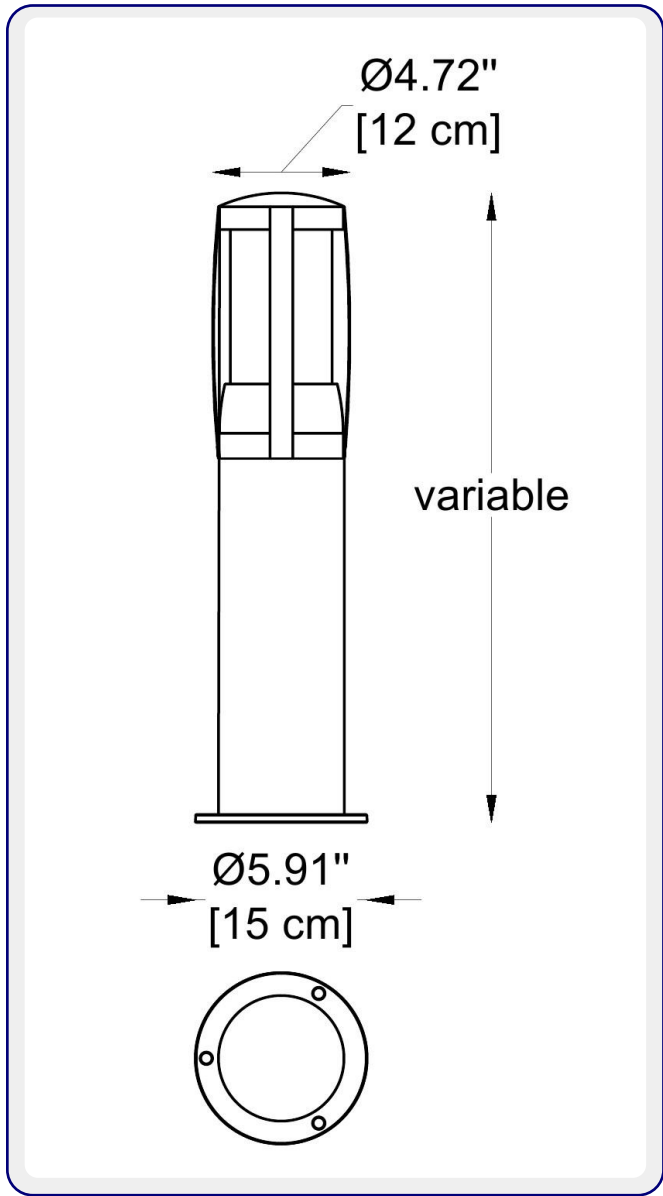

NOTES:

HOW TO ORDER:

CODE:

Example:
CODE: BO-AB-KPG-BL-XXX-XXX-XXX-XXX

BO-AB-KPG-BL-
D9ARL8434A-K30-
KAP7008-DIM-IB

1 MODELS:

CODE -D9ARL8434A

DIMENSIONS:

Diameter - Ø: 4.72" (12 cm)
 Height - H: 15.74" (40 cm)
 Base plate - Ø: 5.91" (15 cm)

CODE -D9ARM8434A

DIMENSIONS:

Diameter - Ø: 4.72" (12 cm)
 Height - H: 21.65" (55 cm)
 Base plate - Ø: 5.91" (15 cm)

CODE -D9ARH8434A

DIMENSIONS:

Diameter - Ø: 4.72" (12 cm)
 Height - H: 31.5" (80 cm)
 Base plate - Ø: 5.91" (15 cm)

2 LIGHT SOURCE:

LED / 9.4W / 79 mA / 497 lm / 110-277V

3 CCT OPTIONS:

-K30 3000K
 -CUS Custom on request*

4 FINISH OPTIONS: