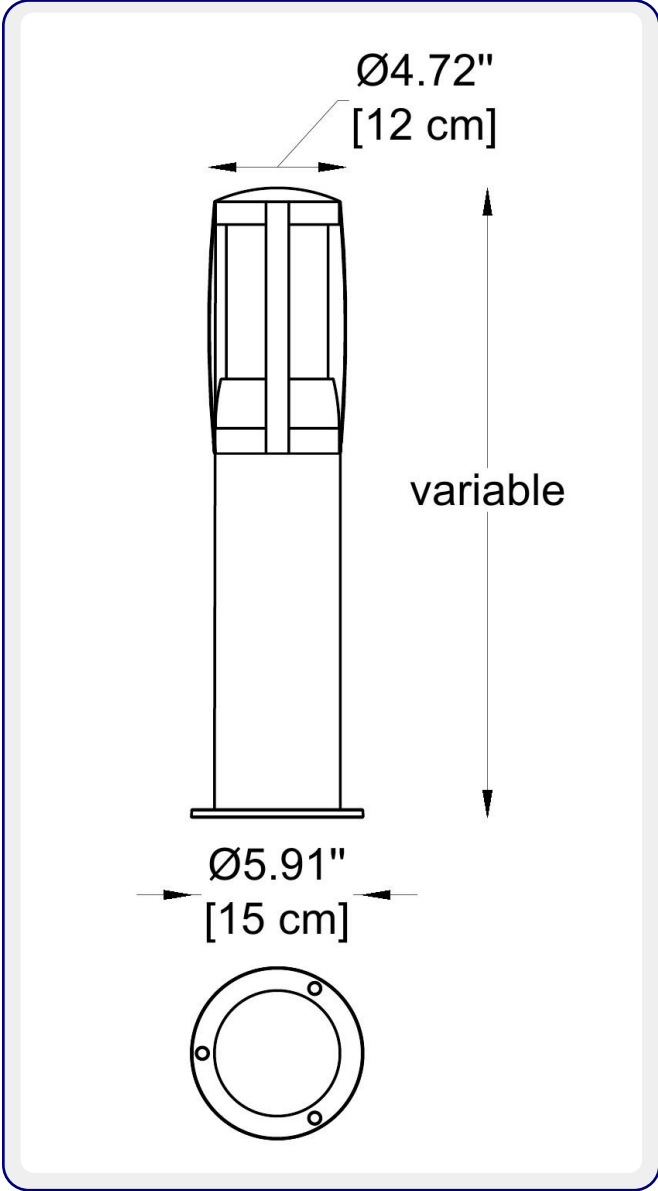

FIXTURE TYPE: _____

PROJECT NAME: _____

NOTES:

HOW TO ORDER:

CODE:

Example:
CODE: BO-AB-KPG-BL-XXX-XXX-XXX-XXX-XXX

BO-AB-KPG-BL-
D9ARL8434A-K30-
KAP7008-DIM-IB

6 INSTALLATION TYPE:

- -SB Screw Base (included)
- -IB Inground Base (optional)
- -GAB Ground Anchor Base (optional)