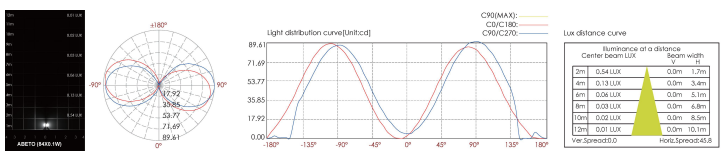

7 PHOTOMETRIC INFO:

LED 110-277V IP65

sales@gordonbullard.com
www.bullardoutdoor.com
1-877-964-4646

991 South Gull Lake Dr
Richland, MI 49083
USA