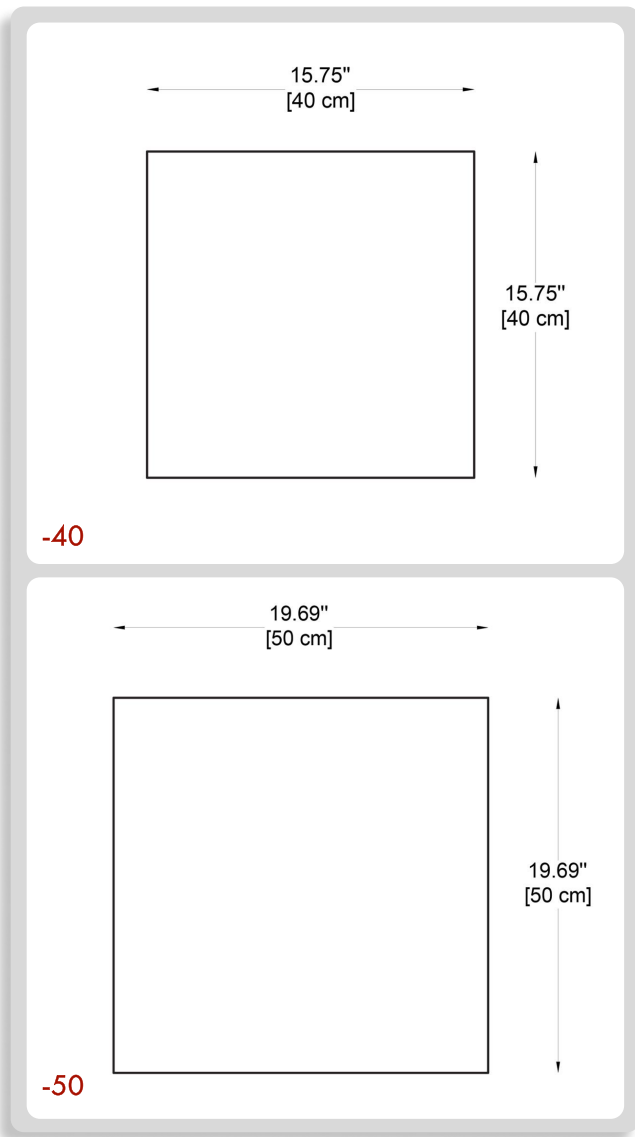

E26 / 1 x max. 5W / 110-277V

WEIGHT:

1,54 lb

CODE: -30

DIMENSIONS:

Length - L: 11.81" (30 cm)
Height - H: 11.81" (30 cm)
Width - W: 11.81" (30 cm)

LIGHT SOURCE:

E26 / 1 x max. 5W / 110-277V

CODE: -40

DIMENSIONS:

Length - L: 15,75" (40 cm)
Height - H: 15,75" (40 cm)
Width - W: 15,75" (40 cm)

LIGHT LIGHT SOURCE:

E26 / 1 x max. 10W / 110-277V

WEIGHT:

8,8 lb

CODE: -50

DIMENSIONS:

Length - L: 19,69" (50 cm)
Height - H: 19,69" (50 cm)
Width - W: 19,69" (50 cm)

LIGHT SOURCE:

E26 / 1 x max. 15W / 110-277V

WEIGHT::

17,6 lb

FIXTURE TYPE: _____

PROJECT NAME: _____

Length - L: 29,53" (75 cm)

Height - H: 29,53" (75 cm)

Width - W: 29,53" (75 cm)

LIGHT SOURCE:

E26 / 1 x max. 65W / 110-277V

WEIGHT:

44 lb

2 WIRING: