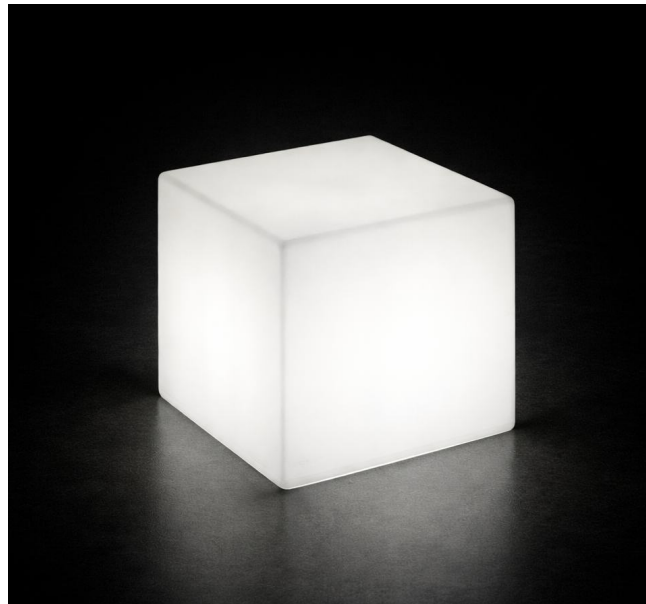

FIXTURE TYPE: _____

PROJECT NAME: _____

NOTES:

GENERAL INFORMATION:

Cubo is a large family of lamps. Its sweet and sensual light is able to create a lounge and elegant settings in every outdoor contract. Cubo is one of the Bullard Outdoor best sellers and it is ideal for contemporary and minimal furnishing. Cubo is available in different dimensions and it could be a hanging lamp, a floor lamp or a table lamp, a luminous coffee table or a stool.

**Example:
CODE:BO-LPCUB0-SD-20**

BO-
LPCUB0-
SD-20

1 MODELS:

CODE: -20

DIMENSIONS:

Length - L: 7,87" (20 cm)
Height - H: 7,87" (20 cm)
Width - W: 7,87" (20 cm)

B)

LIGHT SOURCE:

E26 / 1 x max. 5W / 110-277V

WEIGHT:

1,54 lb

CODE: -30

DIMENSIONS:

Length - L: 11.81" (30 cm)
Height - H: 11.81" (30 cm)
Width - W: 11.81" (30 cm)

LIGHT SOURCE:

E26 / 1 x max. 5W / 110-277V

CODE: -40

DIMENSIONS:

Length - L: 15,75" (40 cm)
Height - H: 15,75" (40 cm)
Width - W: 15,75" (40 cm)

LIGHT LIGHT SOURCE:

E26 / 1 x max. 10W / 110-277V

WEIGHT:

8,8 lb

CODE: -50