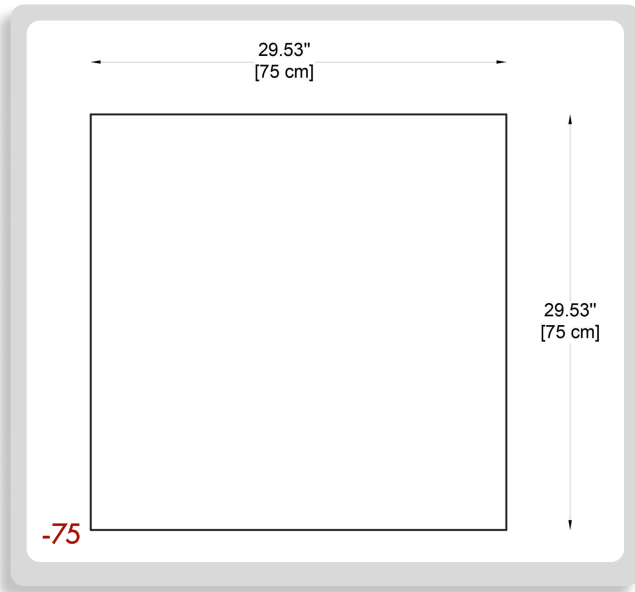

FIXTURE TYPE: _____

PROJECT NAME: _____

NOTES:

HOW TO ORDER:

CODE:

Example:
CODE:BO-LPCUB0-SD-20

BO-
LPCUB0-
SD-20

1 MODELS:

CODE: -75

DIMENSIONS:

Length - L: 29,53" (75 cm)

Height - H: 29,53" (75 cm)

Width - W: 29,53" (75 cm)

LIGHT SOURCE:

E26 / 1 x max. 65W / 110-277V

WEIGHT:

44 lb

2 WIRING:

Black cable (Length: 10 ft)

sales@gordonbullard.com

www.bullardoutdoor.com

1-877-964-4646

991 South Gull Lake Dr

Richland, MI 49083

USA