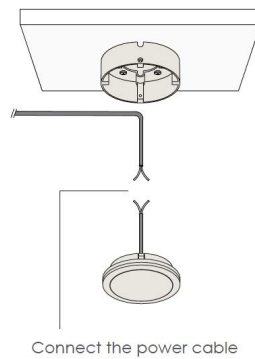

Open Wiring Installation

Step 2

Step 3