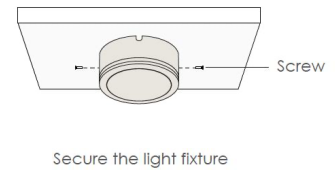

SKAT

Data Sheet:

Input Voltage (V): 110-277
IK 08/IK 09

Concealed Wiring Installation

Step 1

Step 2

Step 3

Open Wiring Installation