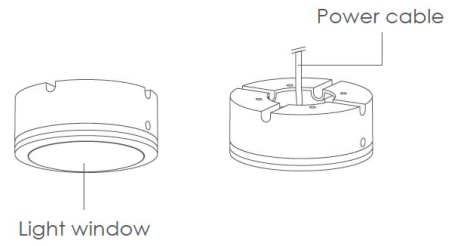

SKAT

Data Sheet:

Input Voltage (V): 110-277
IK 08/IK 09

Concealed Wiring Installation

Step 1

Step 2

Step 3

Open Wiring Installation