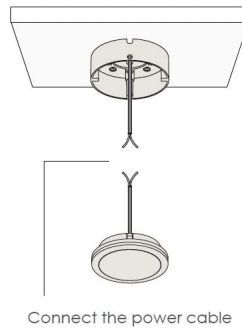

SKAT

Data Sheet:

Input Voltage (V): 110-277
IK 08/IK 09

Concealed Wiring Installation

Step 1

Step 2

Step 3

Open Wiring Installation