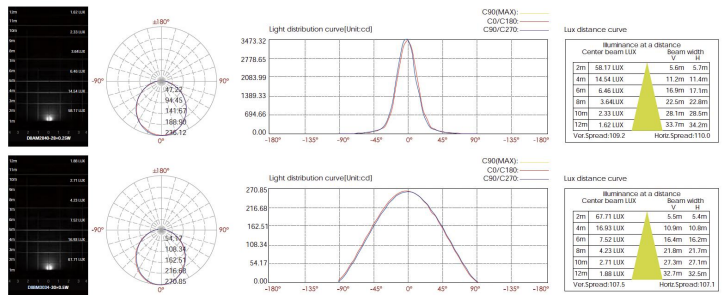

FIXTURE TYPE: _____

PROJECT NAME: _____

NOTES:

-D8AM2840

Ø: 4.7" (12 cm)

Ø: 4.7" (12 cm)

2.3"
(6 cm)

-D8BM3034

Ø: 6.3" (16 cm)

Ø: 6.3" (16 cm)

2.9"
(7.3 cm)

HOW TO ORDER:

CODE:

Example:
CODE: BO-SKT-KPG-CL-XXX-XXX-XXX-XXX-XXX-XX

BO-SKT-KPG-CL-
D8AM2840-K30-
KAP7008

1 MODELS:

CODE -D8AM2840

DIMENSIONS:

Diameter - Ø: 4.72" (12 cm)
Height - H: 2.3" (6 cm)

LIGHT SOURCE:

LED / 28 × 0.25W / 333 mA / 390 lm / 110-277V / IK 08

CODE -D8BM3034

DIMENSIONS:

Diameter - Ø: 6.3" (16 cm)
Height - H: 2.9" (7.3 cm)

LIGHT SOURCE:

LED / 30 × 0.5W / 625 mA / 770 lm / 110-277V / IK 09

2 CCT OPTIONS:

-K30 3000K
-CUS Custom on request*

3 FINISH OPTIONS:

-KAP7008 Sanded Bronze
-KAP7037 Sanded Dark Gray
-RAL 9005 Sanded Black
-RAL9003 Sanded White

4 PHOTOMETRIC INFO:

sales@gordonbullard.com
www.bullardoutdoor.com
1-877-964-4646

991 South Gull Lake Dr
Richland, MI 49083
USA