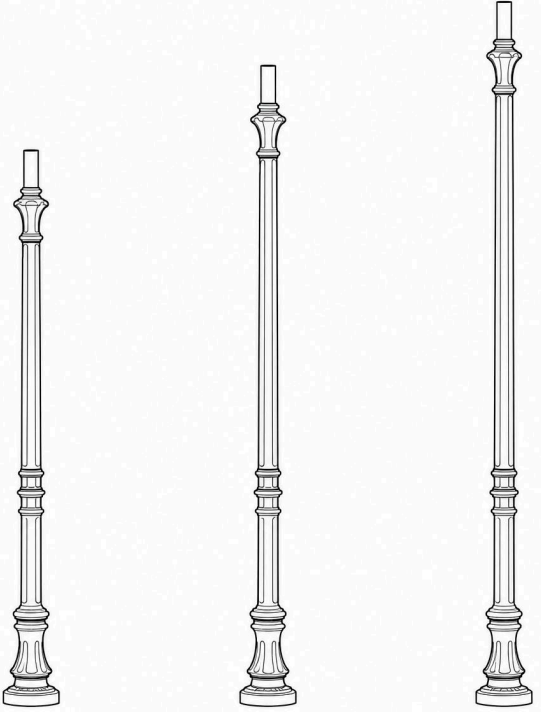

FIXTURE TYPE: _____

PROJECT NAME: _____

HOW TO ORDER: _____ CODE: _____

Example:
CODE: BO-KRM-FL-KRMSM-BL

BO-KRM-FL-
KRMSM-BL

1 DIMENSIONS:

SMALL: -KRMSM			
Diameter -	Ø:	2.36" (6 cm)	
Height -	H:	118.11" (300 cm)	
MEDIUM: -KRMMD			
Diameter -	Ø:	2.36" (6 cm)	
Height -	H:	137.8" (350 cm)	
LARGE: -KRMLRG			
Diameter -	Ø:	2.36" (6 cm)	
Height -	H:	157.48" (400 cm)	

2 FINISH OPTIONS:

-BL	Black
-AB	Antique Bronze
-AG	Antique Green
-WH	White

BUILT FOR THE STORM

sales@gordonbullard.com
www.bullardoutdoor.com
1-877-964-4646

991 South Gull Lake Dr
Richland, MI 49083
USA