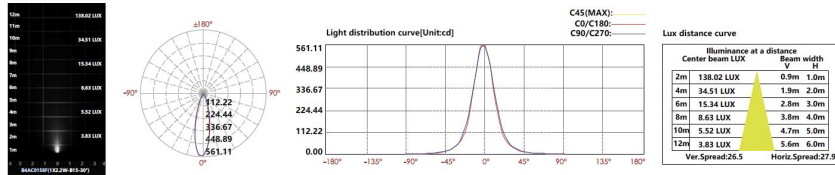

8 PHOTOMETRIC INFO:

sales@gordonbullard.com
www.bullardoutdoor.com
1-877-964-4646

991 South Gull Lake Dr
Richland, MI 49083
USA