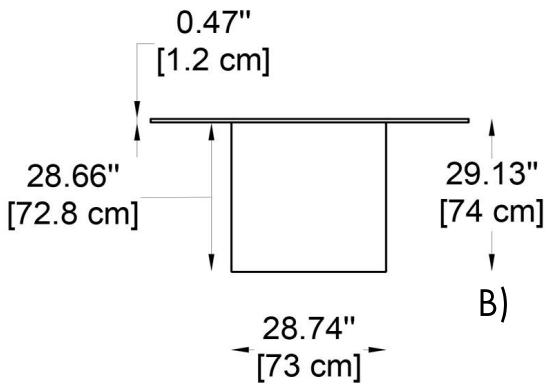

NOTES:

HOW TO ORDER:

CODE:

Example:
CODE: BO-SQR075-SD-LA

BO-SQR075-SD-LA

1 DIMENSIONS:

A) Length - L: 59,06" (150 cm)
B) Height - H: 29,13" (74 cm)
C) Width - W: 59,06" (150 cm)

2 LIGHT SOURCE:

E26 / 1 x max. 65W / 110-277V

3 FINISH OPTIONS:

Light white

4 WEIGHT:

194 lb

5 ACCESSORIES (included):

Tabletop glass tempered glass (clear glass)

6 WIRING: