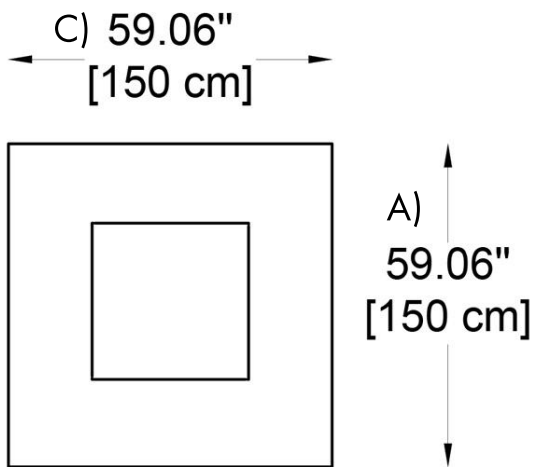

NOTES:

HOW TO ORDER:

CODE:

Example:
CODE: BO-SQR075-SD-LA

BO-SQR075-SD-LA

1 DIMENSIONS:

A) Length - L: 59,06" (150 cm)
B) Height - H: 29,13" (74 cm)
C) Width - W: 59,06" (150 cm)

2 LIGHT SOURCE:

E26 / 1 x max. 65W / 110-277V

3 FINISH OPTIONS:

Light white

4 WEIGHT:

194 lb

5 ACCESSORIES (included):

Tabletop glass tempered glass (clear glass)

6 WIRING: