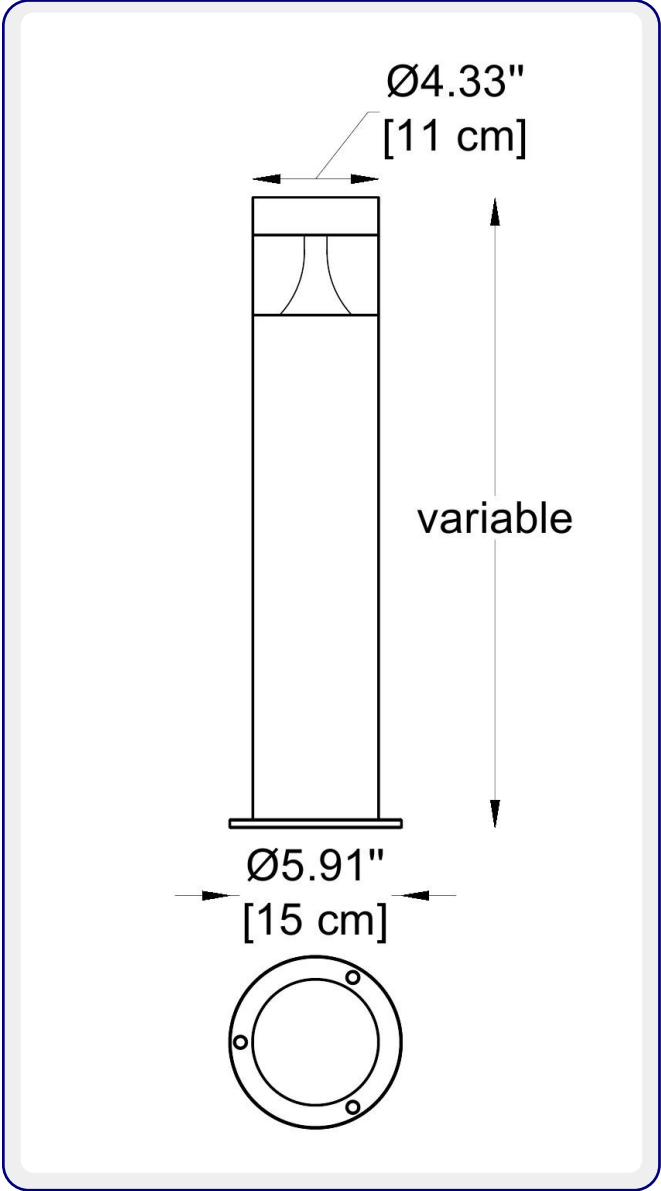

FIXTURE TYPE: _____

PROJECT NAME: _____

NOTES:

HOW TO ORDER:

CODE:

Example:
CODE: BO-FRS-KPG-BL-XXX-XXX-XXX-XXX-XXX

BO-FRS-KPG-BL-
D9AHL2434A-K30-
KAP7008-DIM-IB

6

INSTALLATION TYPE:

- -SB Screw Base (included)
- -IB Inground Base (optional)
- -GAB Ground Anchor Base (optional)