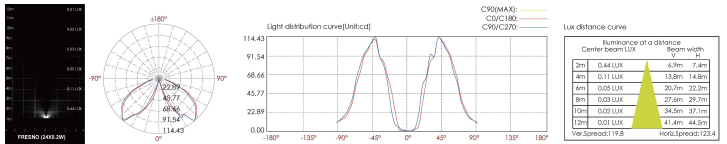

7

PHOTOMETRIC INFO:

sales@gordonbullard.com
www.bullardoutdoor.com
1-877-964-4646

991 South Gull Lake Dr
Richland, MI 49083
USA