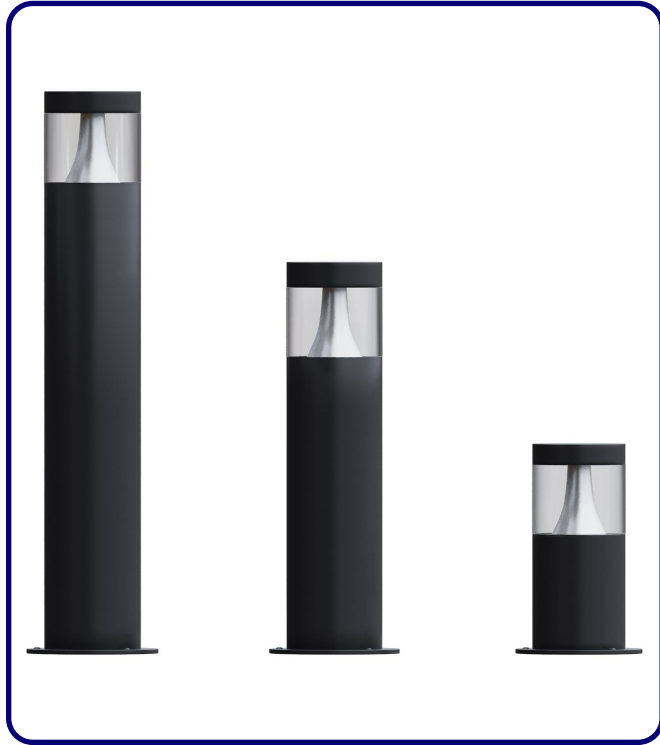

FIXTURE TYPE: _____

PROJECT NAME: _____

GENERAL INFORMATION:

The FRESNO Bollard by Bullard Outdoor delivers a clean, modern look with superior performance for outdoor lighting applications. Made from die-cast aluminum with a durable powder-coated finish, it provides exceptional resistance to weather and corrosion. Its PMMA lens ensures precise light diffusion, while the integrated LED system offers efficient illumination with a CRI of 80. Operating on a 110–277V universal input, the FRESNO Bollard is rated IP65 for weather protection and IK07 for impact resistance. Available in sanded bronze, dark gray, and black.

FIXTURE TYPE:

Bollard

LIGHTING

LED

LED

VOLTAGE:

110-277V

110-277V

CODE:

Example:
CODE: BO-FRS-KPG-BL-XXX-XXX-XXX-XXX

BO-FRS-KPG-BL-
D9AHL2434A-K30-
KAP7008-DIM-IB

1 MODELS:

CODE -D9AHL2434A

DIMENSIONS:
 Diameter - Ø: 4.33" (11 cm)
 Height - H: 11.81" (30 cm)
 Base plate - Ø: 5.91" (15 cm)

CODE -D9AHM2434A

DIMENSIONS:
 Diameter - Ø: 4.33" (11 cm)
 Height - H: 21.65" (55 cm)
 Base plate - Ø: 5.91" (15 cm)

CODE -D9AHH2434A

DIMENSIONS:
 Diameter - Ø: 4.33" (11 cm)
 Height - H: 31.5" (80 cm)
 Base plate - Ø: 5.91" (15 cm)