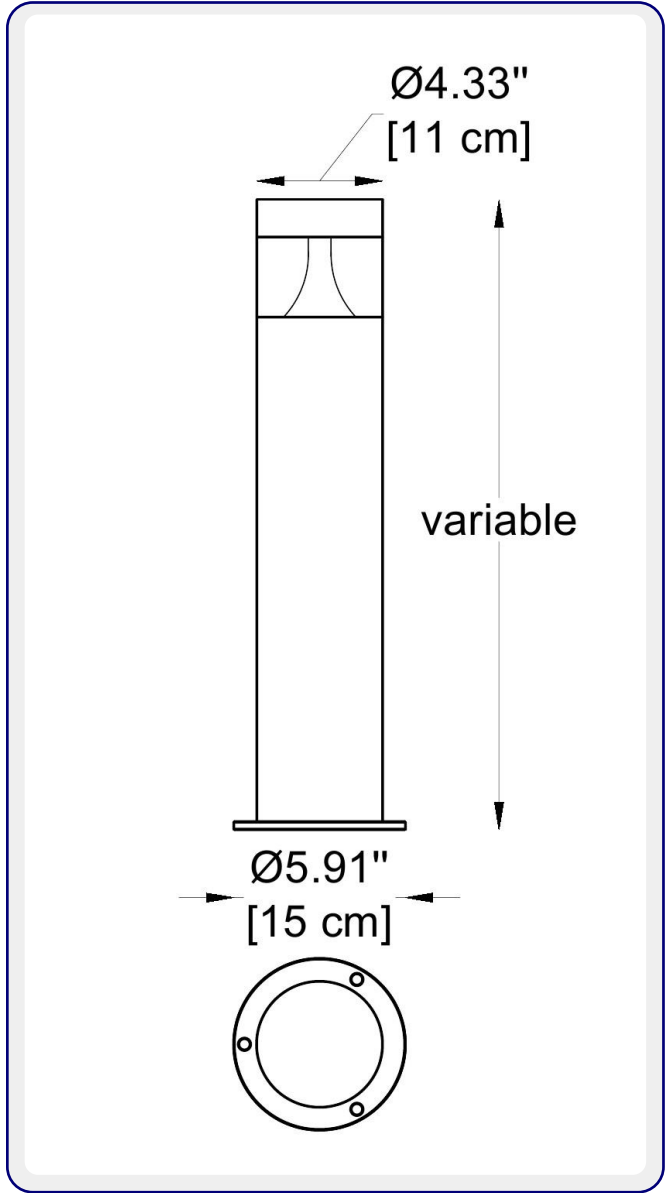

FIXTURE TYPE: _____

PROJECT NAME: _____

NOTES:

HOW TO ORDER:

CODE:

Example:
CODE: BO-FRS-KPG-BL-XXX-XXX-XXX-XXX

BO-FRS-KPG-BL-
D9AHL2434A-K30-
KAP7008-DIM-IB

1 MODELS:

CODE -D9AHL2434A

DIMENSIONS:
Diameter - Ø: 4.33" (11 cm)
Height - H: 11.81" (30 cm)
Base plate - Ø: 5.91" (15 cm)

CODE -D9AHM2434A

DIMENSIONS:
Diameter - Ø: 4.33" (11 cm)
Height - H: 21.65" (55 cm)
Base plate - Ø: 5.91" (15 cm)

CODE -D9AHH2434A

DIMENSIONS:
Diameter - Ø: 4.33" (11 cm)
Height - H: 31.5" (80 cm)
Base plate - Ø: 5.91" (15 cm)

2 LIGHT SOURCE:

LED / 6W / 80 mA / 300 lm / 110-277V

3 CCT OPTIONS:

-K30 3000K
-CUS Custom on request*

4 FINISH OPTIONS:

-KAP7008 Sanded Bronze
-KAP7037 Sanded Dark Gray
-RAL9005 Sanded Black

5 DIMMING OPTIONS:

-DIM 1-10V
-PWM Pulse Width Modulation
-DALI DALI (Digital Addressable Lighting Interface)

sales@gordonbullard.com
www.bullardoutdoor.com
1-877-964-4646

991 South Gull Lake Dr
Richland, MI 49083
USA