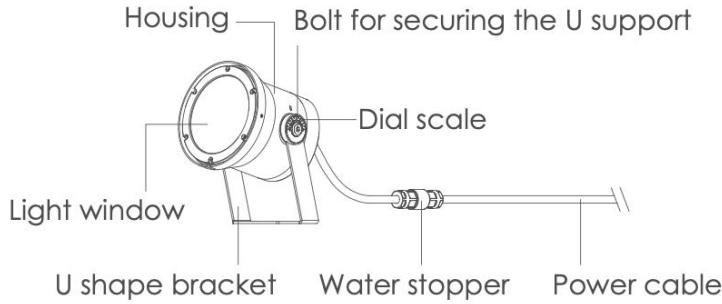

**BULLARD
OUTDOOR**
BUILT for the STORM

INSTALLATION INSTRUCTION
01/28/2026

TITAWIN

EXTERIOR DETAILS

Luminaire

Optional accessories

Hood

- CA3042 
- CA3043 
- CA3044 

Anti glare louver

- CA3045 
- CA3046 
- CA3047 

Installation steps

Step 1

Step 2

Data Sheet:

Input Voltage (V): 110-277
IK: 07

P.2