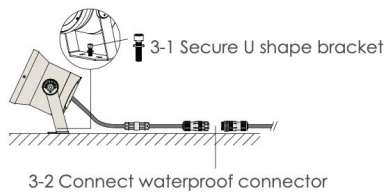

**BULLARD
OUTDOOR**
BUILT for the STORM

INSTALLATION INSTRUCTION
01/28/2026

TITAWIN

EXTERIOR DETAILS

Luminaire

Optional accessories

Hood

- CA3042 
- CA3043 
- CA3044 

Anti glare louver

- CA3045 
- CA3046 
- CA3047 

Installation steps

Step 1

Step 2

Data Sheet:

Input Voltage (V): 110-277
IK: 07

P.2