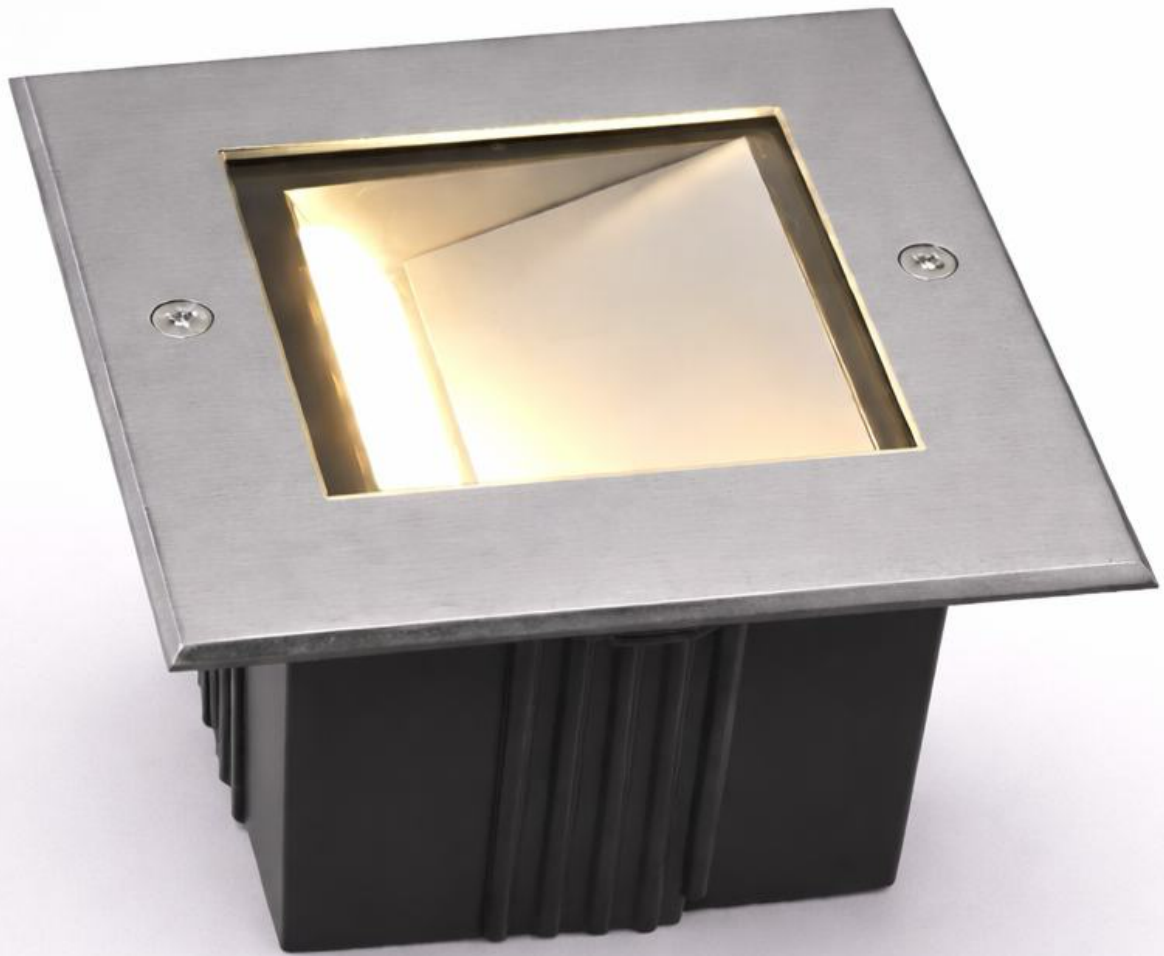

**BULLARD  
OUTDOOR**  
BUILT for the STORM

INSTALLATION INSTRUCTION  
02/17/2026

# VANDA

Data Sheet:

Input Voltage (V): 110-277  
 IK 09

**3. Installation steps**

Step 1

Step 2

Step 3

Step 4