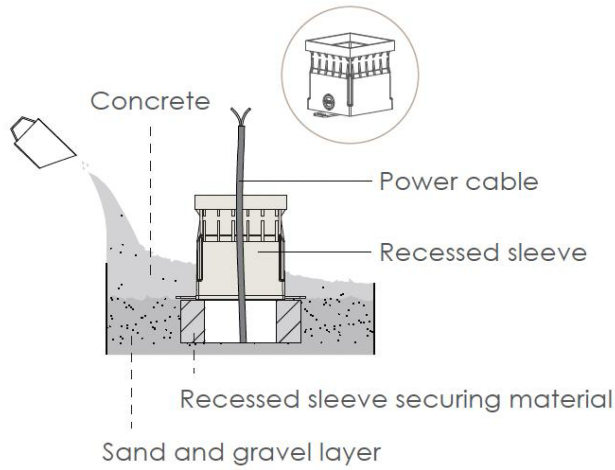

**BULLARD**  
**OUTDOOR**  
BUILT for the STORM

INSTALLATION INSTRUCTION  
02/17/2026

# VISION

**Data Sheet:**

Input Voltage (V): 110-277  
 IK 06

**3. Installation steps**

**Step 1**

**Step 2**

**Step 3**

**Step 4**