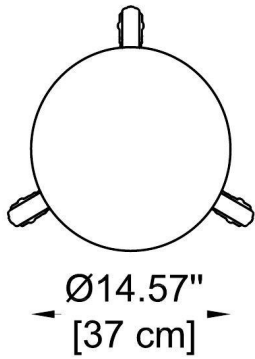

FIXTURE TYPE: _____

PROJECT NAME: _____

NOTES:

HOW TO ORDER:

CODE:

Example:
CODE: BO-MIS075-SD-MW

BO-MIS075-SD-MW

GENERAL INFORMATION:

The high stool Mister of Love belongs to Design of Love Collection. Matching with the high table Master of Love, this stool reminds the luxurious and rich baroque style furniture, but it is realized in modern and colourful material. With an ironic and pop design, Mister of Love has got a circle seat and three rich-in-details legs. It is suitable with indoor and outdoor settings, for contracts and remarkable events.

FIXTURE TYPE:

Non-Illuminated Furniture / High stool

MATERIAL:

Polyethylene

DIMENSIONS:

Ø: 14.57" (37 cm) x H: 29.53" (75 cm) x W: 16.14" (41 cm)

FINISH OPTIONS:

STANDARD COLOURS: