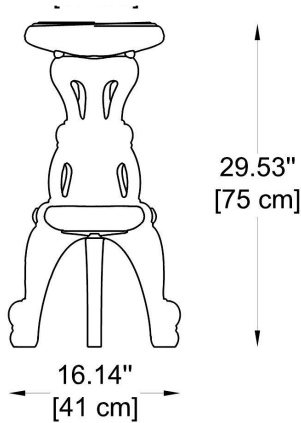

FIXTURE TYPE: _____

PROJECT NAME: _____

NOTES:

HOW TO ORDER:

CODE:

Example:
CODE: BO-MIS075-SD-MW

BO-MIS075-SD-MW

GENERAL INFORMATION:

The high stool Mister of Love belongs to Design of Love Collection. Matching with the high table Master of Love, this stool reminds the luxurious and rich baroque style furniture, but it is realized in modern and colourful material. With an ironic and pop design, Mister of Love has got a circle seat and three rich-in-details legs. It is suitable with indoor and outdoor settings, for contracts and remarkable events.

FIXTURE TYPE:

Non-Illuminated Furniture / High stool

MATERIAL:

Polyethylene

DIMENSIONS:

Ø: 14.57" (37 cm) x H: 29.53" (75 cm) x W: 16.14" (41 cm)

FINISH OPTIONS:

STANDARD COLOURS:

-AW-M	Absolute White	
-GB-M	Glamour Black	
-VG-M	Vanity Grey	
-CI-M	Charming Ivory	
-SR-M	Supreme Red	
-MD-M	Metallic Gold	
-MS-M	Metallic Silver	
-MC-M	Metallic Copper	

WEIGHT:

9.9 lb