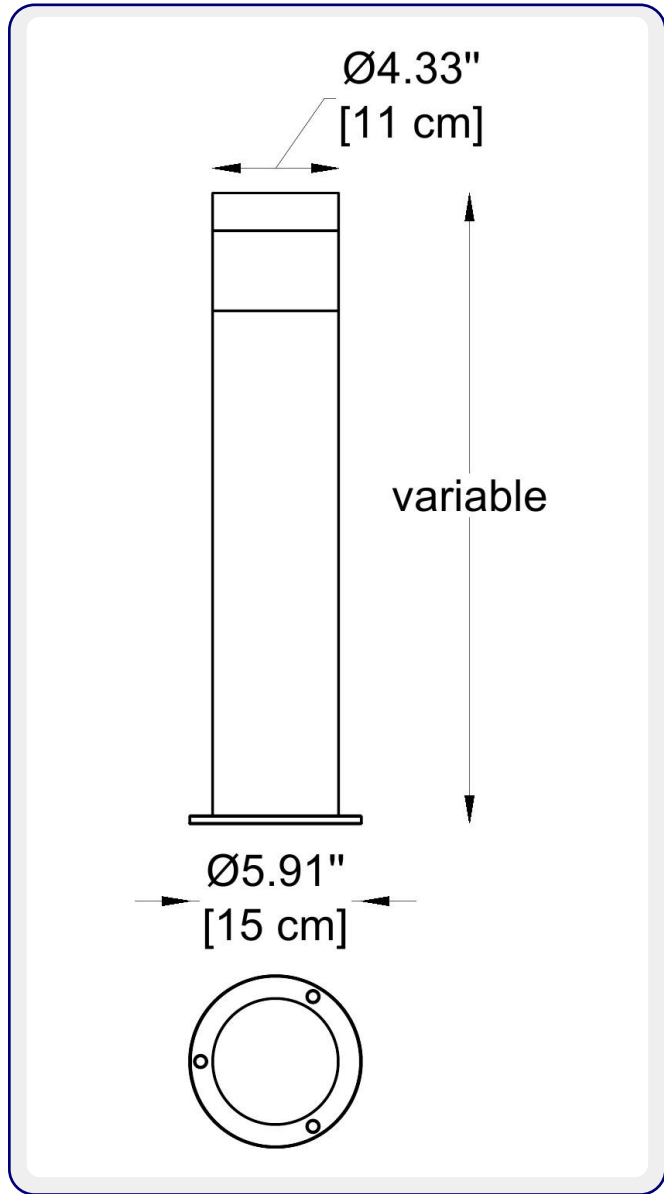

FIXTURE TYPE: _____

PROJECT NAME: _____

NOTES:

HOW TO ORDER:

CODE:

Example:
CODE: BO-AR-KPG-BL-XXX-XXX-XXX-XXX

BO-AR-KPG-BL-
D9ADL4234A-K30-
KAP7008-DIM-IB

1 MODELS:

CODE -D9ADL4234A

DIMENSIONS:

Diameter - $\text{Ø}: 4.33''$ (11 cm)
Height - H: 11.81" (30 cm)
Base plate - $\text{Ø}: 5.91''$ (15 cm)

CODE -D9ADM4234A

DIMENSIONS:

Diameter - $\text{Ø}: 4.33''$ (11 cm)
Height - H: 21.65" (55 cm)
Base plate - $\text{Ø}: 5.91''$ (15 cm)

CODE -D9ADH4234A

DIMENSIONS:

Diameter - $\text{Ø}: 4.33''$ (11 cm)
Height - H: 31.5" (80 cm)
Base plate - $\text{Ø}: 5.91''$ (15 cm)

2 LIGHT SOURCE:

LED / 8.6W / 76 mA / 586 lm / 110-277V

3 CCT OPTIONS:

-K30 3000K
-CUS Custom on request*

4 FINISH OPTIONS:

-KAP7008 Sanded Bronze
-KAP7037 Sanded Dark Gray
-RAL9005 Sanded Black

5 DIMMING OPTIONS:

-DIM 1-10V
-PWM Pulse Width Modulation
-DALI DALI (Digital Addressable Lighting Interface)

sales@gordonbullard.com
www.bullardoutdoor.com
1-877-964-4646

991 South Gull Lake Dr
Richland, MI 49083
USA