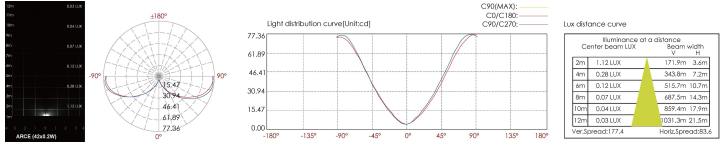

7

PHOTOMETRIC INFO:

sales@gordonbullard.com
www.bullardoutdoor.com
1-877-964-4646

991 South Gull Lake Dr
Richland, MI 49083
USA