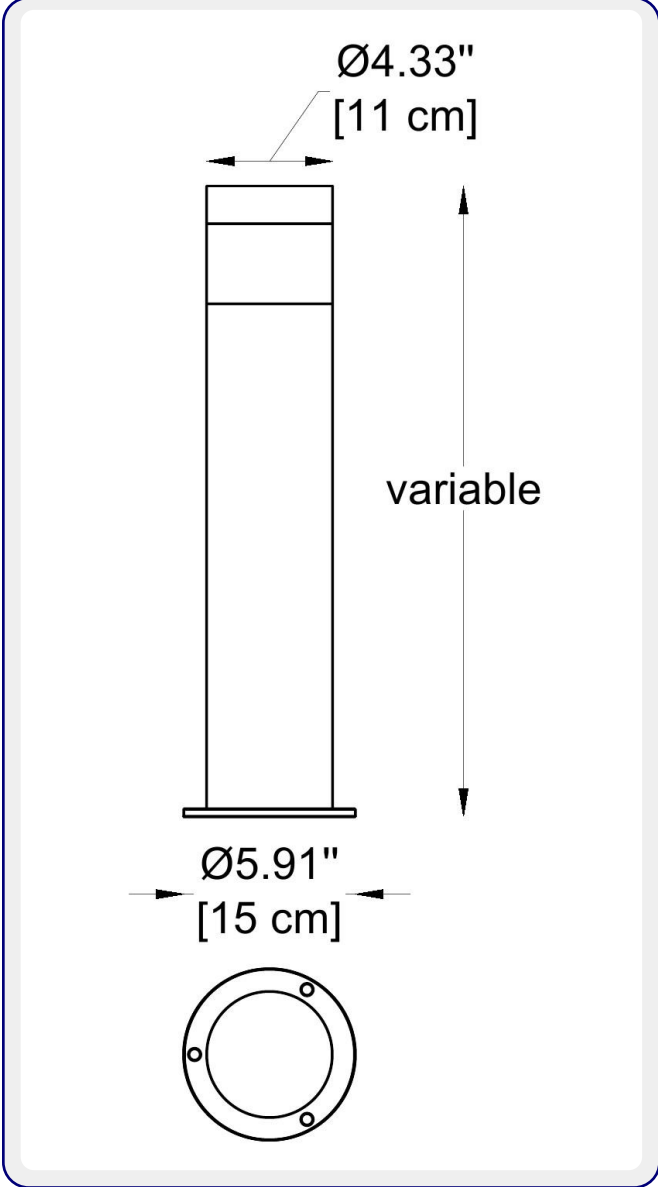

FIXTURE TYPE: _____

PROJECT NAME: _____

NOTES:

HOW TO ORDER:

CODE:

Example:
CODE: BO-AR-KPG-BL-XXX-XXX-XXX-XXX-XXX

BO-AR-KPG-BL-
D9ADL4234A-K30-
KAP7008-DIM-IB

6

INSTALLATION TYPE:

- -SB Screw Base (included)
- -IB Inground Base (optional)
- -GAB Ground Anchor Base (optional)