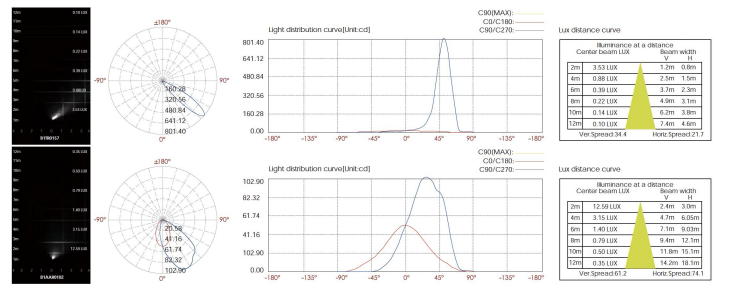

**HOW TO ORDER:**

**CODE:**

Example:  
CODE: BO-LM-KPG-RWL-XXX-XXX-XXX-XXX-XXX-XXX

BO-LM-KPG-RWL-B1TR0157-  
K30-B91-50-DIM-

**6 RECESSED SLEEVE: (included)**

**7 FEATURES:**

**8 PHOTOMETRIC INFO:**

sales@gordonbullard.com  
www.bullardoutdoor.com  
1-877-964-4646