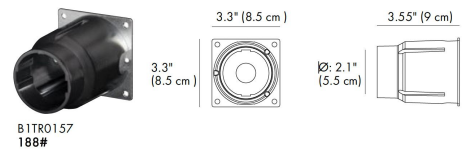

6 RECESSED SLEEVE: (included)

7 FEATURES:

8 PHOTOMETRIC INFO: