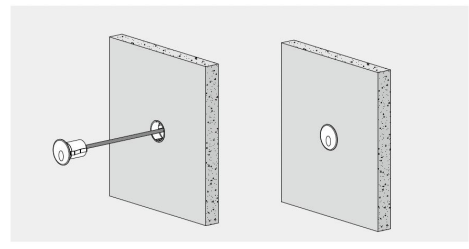

5 DIAGRAM OF INSTRUCTION:

sales@gordonbullard.com
www.bullardoutdoor.com
1-877-964-4646

991 South Gull Lake Dr
Richland, MI 49083
USA