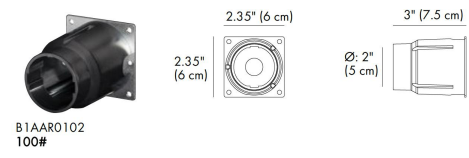

6 RECESSED SLEEVE: (included)

7 FEATURES:

8 PHOTOMETRIC INFO: