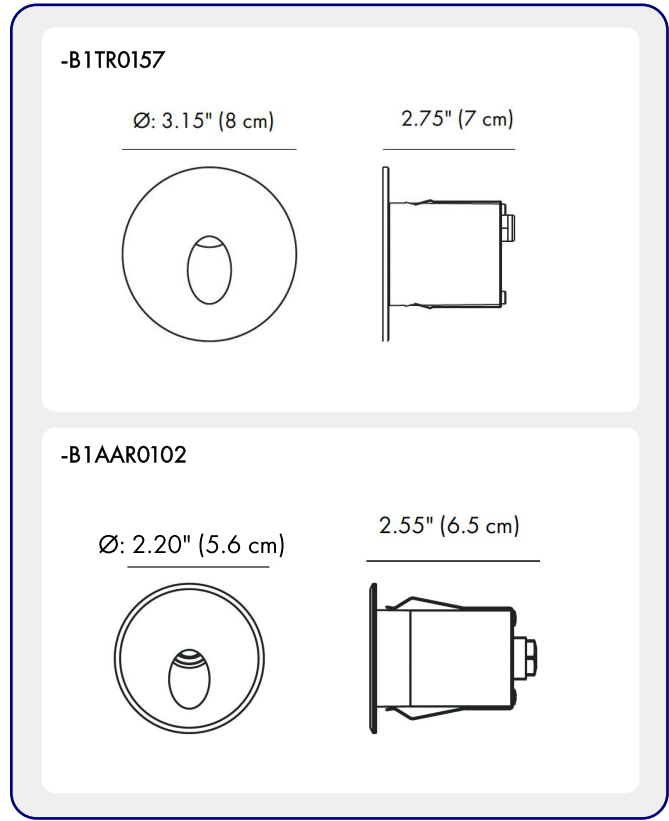

FIXTURE TYPE: _____

PROJECT NAME: _____

NOTES:

HOW TO ORDER: _____ CODE: _____

Example:
CODE: BO-LM-KPG-RWL-XXX-XXX-XXX-XXX-XXX-XXX
BO-LM-KPG-RWL-B1TR0157-K30-B91-50-DIM-

1 MODELS: _____

CODE -B1TR0157
DIMENSIONS:
Diameter - Ø: 3.15" (8 cm)
Height - H: 2.75" (7 cm)

LIGHT SOURCE:
LED / 1 x 2W / 116 mA / 195 lm / 110-277V

CODE -B1AAR0102
DIMENSIONS:
Diameter - Ø: 2.20" (5.6 cm)
Height - H: 2.55" (6.5 cm)

LIGHT SOURCE:
LED / 1 x 2W / 100 mA / 58 lm / 110-277V

2 CCT OPTIONS: _____

-K30 3000K
-CUS Custom on request*

3 BEAM ANGLE: _____

-B91-50 50° for -B1TR0157 model
-B60-50 50° for -B1AAR0102 model

4 DIMMING OPTIONS: _____

-DIM 1-10V
-PWM Pulse Width Modulation
-DALI DALI (Digital Addressable Lighting Interface)