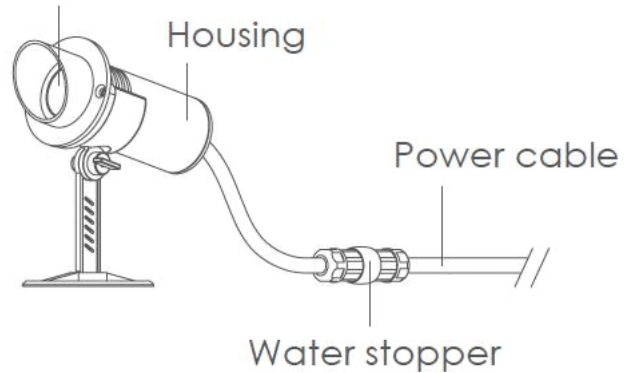

**BULLARD
OUTDOOR**
BUILT for the STORM

INSTALLATION INSTRUCTION
03/17/2026

SKALE

Data Sheet:

Input Voltage (V): 110-277

IK 06

Light window

INSTALLATION STEPS:

Step 1

Step 2