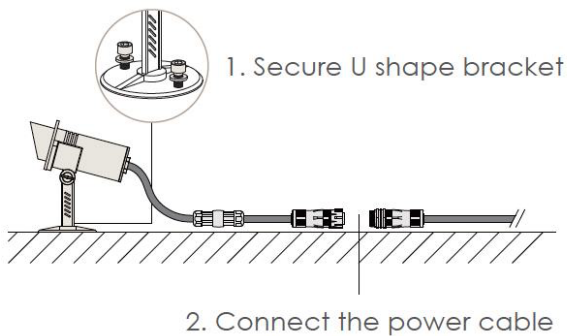

**BULLARD
OUTDOOR**
BUILT for the STORM

INSTALLATION INSTRUCTION
03/17/2026

SKALE

Data Sheet:

Input Voltage (V): 110-277

IK 06

Light window

INSTALLATION STEPS:

Step 1

Step 2