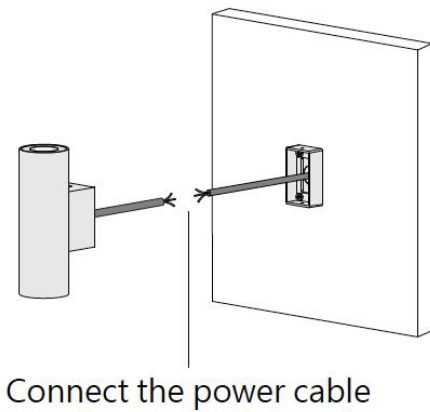

**BULLARD
OUTDOOR**
BUILT for the STORM

INSTALLATION INSTRUCTION
03/02/2026

TOWEL

Data Sheet:

Input Voltage (V): 110-277
 IK 06

Installation steps

Step 1

Step 2