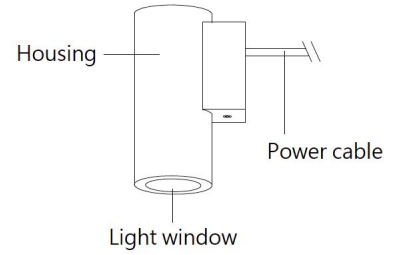

**BULLARD
OUTDOOR**
BUILT for the STORM

INSTALLATION INSTRUCTION
03/02/2026

TOWEL

Data Sheet:

Input Voltage (V): 110-277
 IK 06

Installation steps

Step 1

Step 2

Step 3