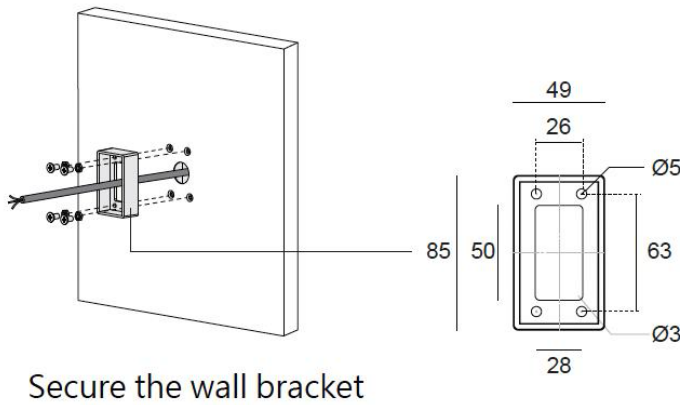

**BULLARD
OUTDOOR**
BUILT for the STORM

INSTALLATION INSTRUCTION
03/02/2026

TOWEL

Data Sheet:

Input Voltage (V): 110-277
 IK 06

Installation steps

Step 1

Step 2

Step 3