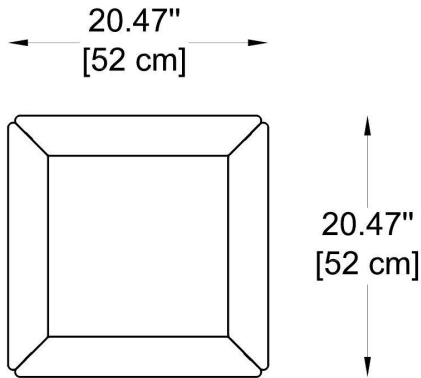

FIXTURE TYPE: _____

PROJECT NAME: _____

NOTES:

HOW TO ORDER:

CODE:

Example:
CODE: BO-JKR055-SD-MW-JKR056

BO-JKR055-SD-
MW-JKR056

GENERAL INFORMATION:

Joker of Love is a versatile and modular element and it gives a touch of vintage irony in every space it fits. The richness of its details, typical of the Italian Baroque style, matches perfectly with the pop and contemporary polyethylene, and it reminds the main features of the whole Design of Love collection. Joker of Love can be used as a single module or it can be combined with other modules to become a library, an open-space divider, or an office archive.

FIXTURE TYPE:

Non-Illuminated Furniture / Modular display

MATERIAL:

Polyethylene

DIMENSIONS:

L: 18.11" (46 cm) x H: 20.47" (52 cm) x W: 20.47" (52 cm)

FINISH OPTIONS:

STANDARD COLOURS:

-MW Milky White		-MG Malva Green	
-JB Jet Black		-LG Lime Green	
-EG Elephant Grey		-SY Saffron Yellow	
-CB Chocolate Brown		-PO Pumpkin Orange	
-AG Argil Grey		-FR Flame Red	
-DG Dove Grey		-SF Sweet Fuchsia	
-PB Powder Blue			

WEIGHT:

22.05 lb

ACCESSORIES (not-included):

-JKR056

JOINING KIT

Material:

Metal

Finish option:

Absolute White ☐