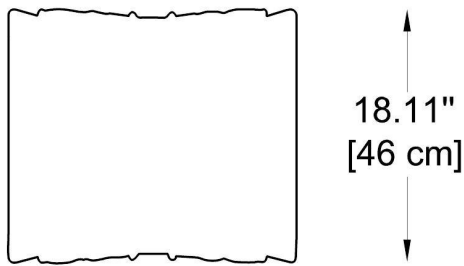

FIXTURE TYPE: _____

PROJECT NAME: _____

NOTES:

HOW TO ORDER:

CODE:

Example:
CODE: BO-JKR055-SD-MW-JKR056

BO-JKR055-SD-
MW-JKR056

GENERAL INFORMATION:

Joker of Love is a versatile and modular element and it gives a touch of vintage irony in every space it fits. The richness of its details, typical of the Italian Baroque style, matches perfectly with the pop and contemporary polyethylene, and it reminds the main features of the whole Design of Love collection. Joker of Love can be used as a single module or it can be combined with other modules to become a library, an open-space divider, or an office archive.

FIXTURE TYPE:

Non-Illuminated Furniture / Modular display

MATERIAL:

Polyethylene

DIMENSIONS:

L: 18.11" (46 cm) x H: 20.47" (52 cm) x W: 20.47" (52 cm)

FINISH OPTIONS:

STANDARD COLOURS:

-MW Milky White		-MG Malva Green	
-JB Jet Black		-LG Lime Green	
-EG Elephant Grey		-SY Saffron Yellow	
-CB Chocolate Brown		-PO Pumpkin Orange	
-AG Argil Grey		-FR Flame Red	
-DG Dove Grey		-SF Sweet Fuchsia	
-PB Powder Blue			

WEIGHT:

22.05 lb

ACCESSORIES (not-included):

-JKR056

JOINING KIT

Material:

Metal

Finish option:

Absolute White ☐