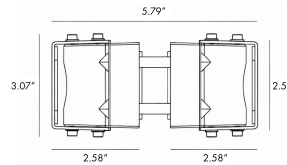

FIXTURE TYPE: _____

PROJECT NAME: _____

NOTES:

HOW TO ORDER:

CODE:

Example:
CODE: BO-TWC-KPG-PL-B0BRC0226-K30-KAP7037-DIM-B15-A1-IB

BO-TWC-KPG-PL-
B0BRC0226-K30-
KAP7037-DIM-B15-A1-IB

1. **5 BEAM**
2. -B15 15°
   - -B24 24°
   - -B45 45°
   - -B60 60°

6 ACCESSORIES

-A1 One side - BO-RP001-KPG-BL

-A2 Two sides - BO-RP002-KPG-BL

1. 1 Compatible with all brands and models.
2. 2 Safety hook(s) included (see A of image 1)
3. 3 Two sizes of rubber gaskets included (see B of image 1) which can be selected based on the diameter of the installing pole. Please refer to the manual for details.
4. 4 All stainless steel 304# screws

sales@gordonbullard.com
www.bullardoutdoor.com
1-877-964-4646

991 South Gull Lake Dr
Richland, MI 49083
USA