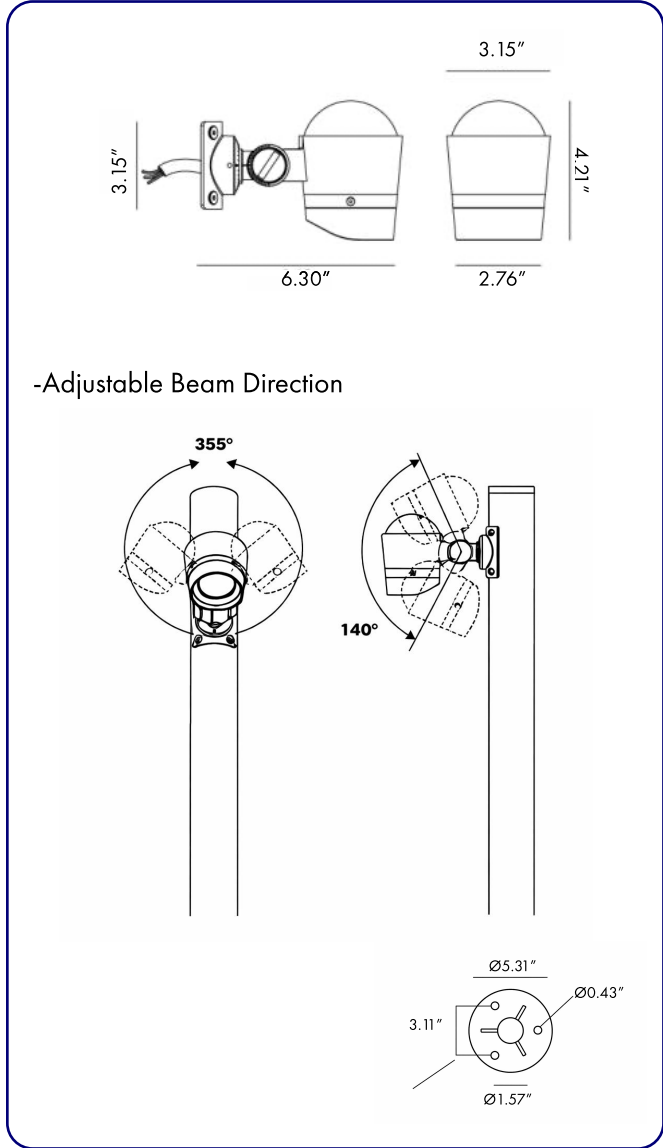

FIXTURE TYPE: _____

PROJECT NAME: _____

NOTES:

HOW TO ORDER:

CODE:

Example:
CODE: BO-TWC-KPG-PL-B0BRC0226-K30-KAP7037-DIM-B15-A1-IB

BO-TWC-KPG-PL-
B0BRC0226-K30-
KAP7037-DIM-B15-A1-IB

1. **5 BEAM**
2. -B15 15°
   - -B24 24°
   - -B45 45°
   - -B60 60°

6 ACCESSORIES

-A1 One side - BO-RP001-KPG-BL

-A2 Two sides - BO-RP002-KPG-BL