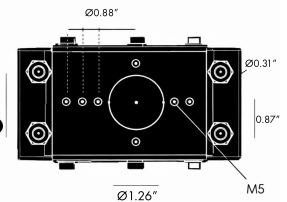

1. 1 Compatible with all brands and models.
2. 2 Safety hook(s) included (see A of image 1)
3. 3 Two sizes of rubber gaskets included (see B of image 1) which can be selected based on the diameter of the installing pole. Please refer to the manual for details.
4. 4 All stainless steel 304# screws