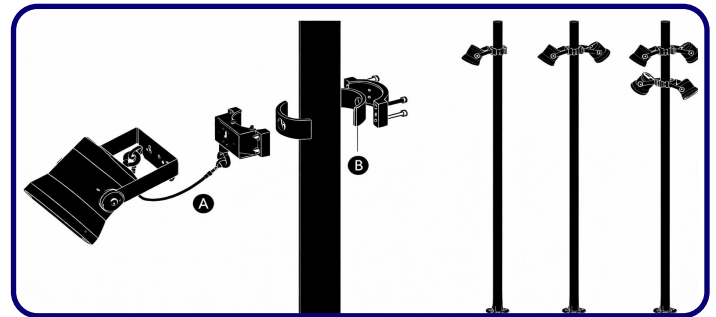

DIMENSIONS:

Pole Diameter - Ø: 1.57" (4 cm)

Height - H: 47.2" (120 cm)

LIGHT SOURCE:

LED / 17.2 W / 80 mA / 1468 lm / 110-277V

CODE -BOBRC0326

DIMENSIONS:

Pole Diameter - Ø: 1.57" (4 cm)

-A1 One side - BO-RP001-KPG-BL

-A2 Two sides - BO-RP002-KPG-BL

- 1 Compatible with all brands and models.
- 2 Safety hook(s) included (see A of image 1)
- 3 Two sizes of rubber gaskets included (see B of image 1) which can be selected based on the diameter of the installing pole. Please refer to the manual for details.
- 4 All stainless steel 304# screws