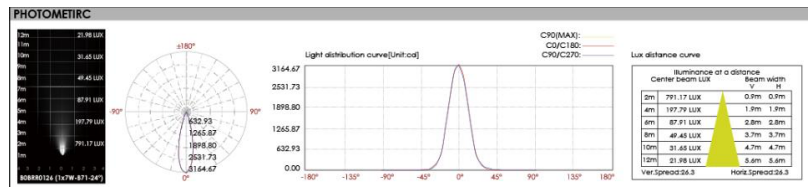

8 PHOTOMETRIC INFO:

sales@gordonbullard.com
www.bullardoutdoor.com
1-877-964-4646

991 South Gull Lake Dr
Richland, MI 49083
USA