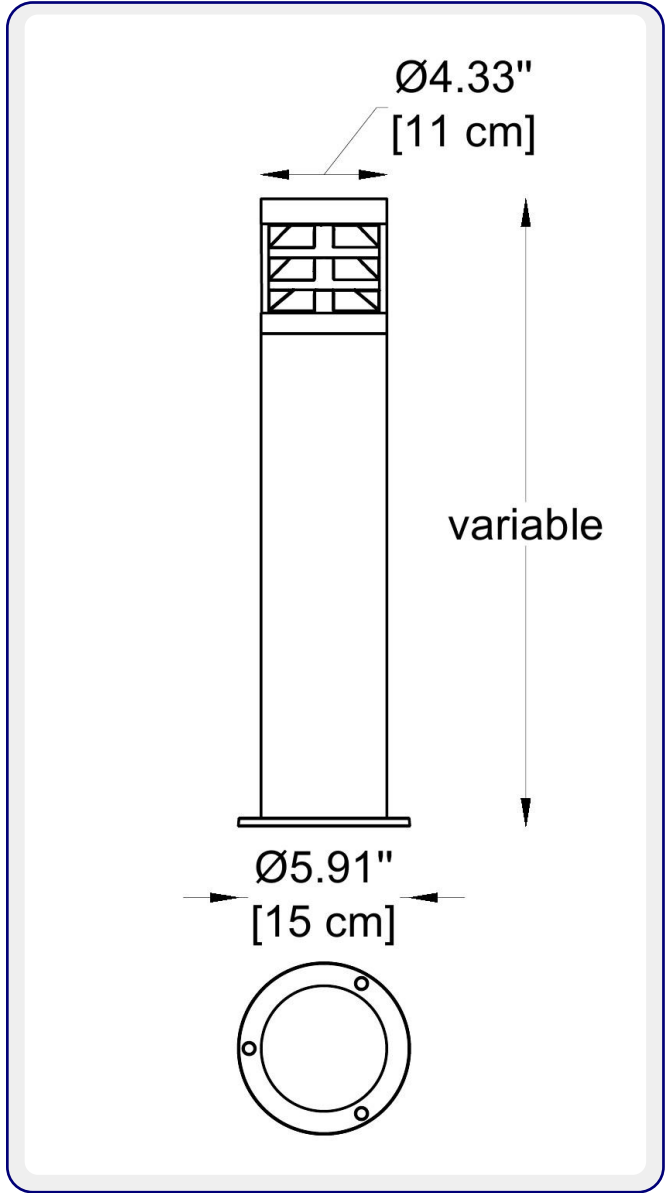

FIXTURE TYPE: _____

PROJECT NAME: _____

NOTES:

HOW TO ORDER:

CODE:

Example:
CODE: BO-RWN-KPG-BL-XXX-XXX-XXX-XXX

BO-RWN-KPG-BL-
D9EEL2434-K30-
KAP7008-DIM-IB

1 MODELS:

CODE -D9EEL2434

DIMENSIONS:
Diameter - Ø: 4.33" (11 cm)
Height - H: 11.81" (30 cm)
Base plate - Ø: 5.91" (15 cm)

CODE -D9EEM2434

DIMENSIONS:
Diameter - Ø: 4.33" (11 cm)
Height - H: 21.65" (55 cm)
Base plate - Ø: 5.91" (15 cm)

CODE -D9EEH2434

DIMENSIONS:
Diameter - Ø: 4.33" (11 cm)
Height - H: 31.5" (80 cm)
Base plate - Ø: 5.91" (15 cm)

2 LIGHT SOURCE:

LED / 6.7W / 95 mA / 79 lm / 110-277V

3 CCT OPTIONS:

-K30 3000K
-CUS Custom on request*

4 FINISH OPTIONS:

-KAP7008 Sanded Bronze
-KAP7037 Sanded Dark Gray
-RAL9005 Sanded Black

5 DIMMING OPTIONS:

-DIM 1-10V
-PWM Pulse Width Modulation
-DALI DALI (Digital Addressable Lighting Interface)

sales@gordonbullard.com
www.bullardoutdoor.com
1-877-964-4646

991 South Gull Lake Dr
Richland, MI 49083
USA