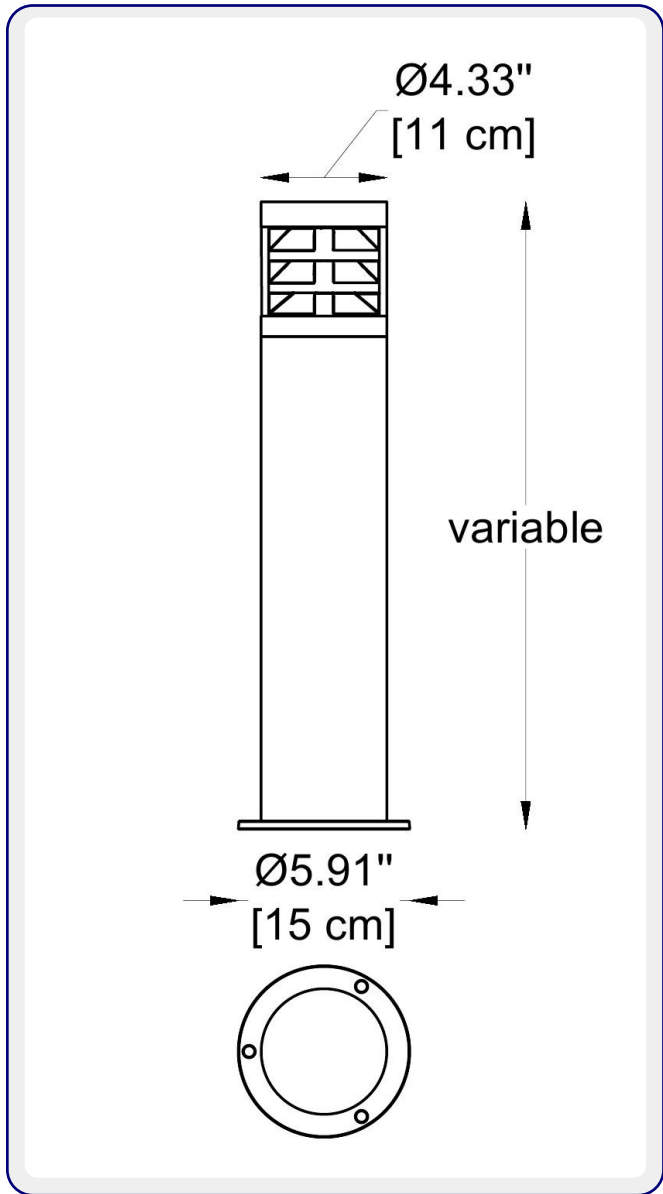

FIXTURE TYPE: _____

PROJECT NAME: _____

NOTES:

HOW TO ORDER:

CODE:

Example:
CODE: BO-RWN-KPG-BL-XXX-XXX-XXX-XXX-XXX

BO-RWN-KPG-BL-
D9EEL2434-K30-
KAP7008-DIM-IB

6 INSTALLATION TYPE:

- -SB Screw Base (included)
- -IB Inground Base (optional)
- -GAB Ground Anchor Base (optional)