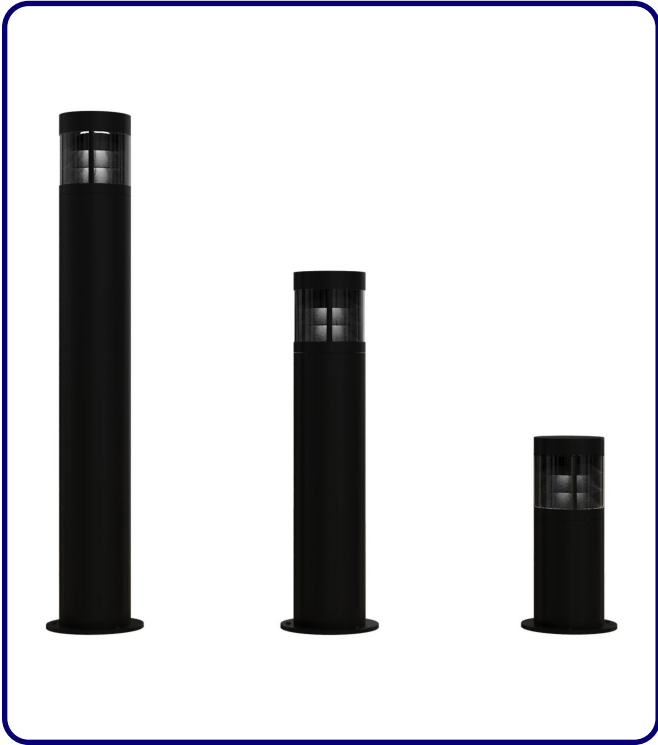

FIXTURE TYPE: \_\_\_\_\_

PROJECT NAME: \_\_\_\_\_

**GENERAL INFORMATION:**

The ROWAN Bollard by Bullard Outdoor offers a sleek, modern aesthetic paired with reliable outdoor performance. Constructed from die-cast aluminum with a durable powder-coated finish, it ensures long-term durability and corrosion resistance. Featuring a PMMA lens for even, glare-controlled illumination, this LED bollard operates on a universal 110–277V input. With a CRI of 80, IP65 weatherproof rating, and IK07 impact resistance, the ROWAN Bollard is ideal for pathways, landscapes, and architectural exteriors. Available in sanded bronze, dark gray, and black finishes.

**MATERIAL:**

Die-casting powder coated aluminum

**LENS:**

PMMA

**CRI:**

80

**IP RATING:**

IP 65

**CODE -D9EEL2434**

DIMENSIONS:  
 Diameter - Ø: 4.33" (11 cm)  
 Height - H: 11.81" (30 cm)  
 Base plate - Ø: 5.91" (15 cm)

**CODE -D9EEM2434**

DIMENSIONS:  
 Diameter - Ø: 4.33" (11 cm)  
 Height - H: 21.65" (55 cm)  
 Base plate - Ø: 5.91" (15 cm)

**CODE -D9EEH2434**

DIMENSIONS:  
 Diameter - Ø: 4.33" (11 cm)  
 Height - H: 31.5" (80 cm)  
 Base plate - Ø: 5.91" (15 cm)

**2 LIGHT SOURCE:**

LED / 6.7W / 95 mA / 79 lm / 110-277V

**3 CCT OPTIONS:**

-K30 3000K  
 -CUS Custom on request\*