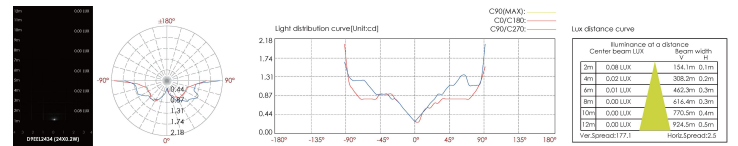

7 PHOTOMETRIC INFO:

sales@gordonbullard.com
www.bullardoutdoor.com
1-877-964-4646

991 South Gull Lake Dr
Richland, MI 49083
USA