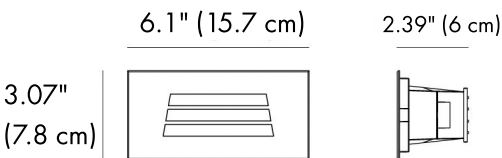

FIXTURE TYPE: _____

PROJECT NAME: _____

NOTES:

HOW TO ORDER:

CODE:

Example:
CODE: BO-LTZ-KPG-RWL-XXX-XXX-XXX-XXX-XXX-XX

BO-LTZ-KPG-RWL-
D1CG0734-K30-
KAP7037-DIM

1

MODELS:

CODE -D1CG0734

DIMENSIONS:

Length - L: 6.1" (15.7 cm)
Height - H: 3.07" (7.8 cm)
Depth - P: 2.44" (6.2 cm)

LIGHT SOURCE:

LED / 7 x 0.5W / 150 mA / 145 lm / 110-277V / IK 10

CODE -D1CA0734

DIMENSIONS:

Length - L: 6.1" (15.7 cm)
Height - H: 3.07" (7.8 cm)
Depth - P: 2.44" (6.2 cm)

LIGHT SOURCE:

LED / 7 x 0.5W / 150 mA / 140 lm / 110-277V / IK 10

CODE -D1CC1834

DIMENSIONS:

Length - L: 6.1" (15.7 cm)
Height - H: 3.07" (7.8 cm)
Depth - P: 2.39" (6 cm)

LIGHT SOURCE:

LED / 18 x 0.2W / 125 mA / 65 lm / 110-277V / IK 09

2

CCT OPTIONS:

-K30 3000K
-CUS Custom on request*

3

FINISH OPTIONS:

-KAP7037 Sanded Dark Gray
-RAL 9005 Sanded Black
-RAL9022 Sanded Silver Gray

-D1CG0734

-D1CA0734

-D1CC1834

sales@gordonbullard.com
www.bullardoutdoor.com
1-877-964-4646

991 South Gull Lake Dr
Richland, MI 49083
USA