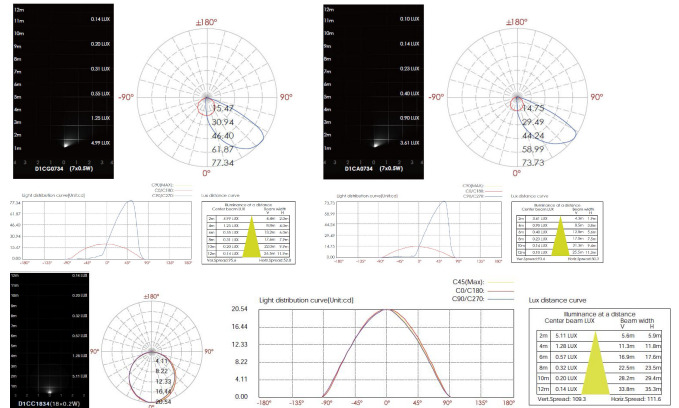

5 FEATURES:

6 RECESSED SLEEVE: (included)

7 DIAGRAM OF INSTRUCTION:

8 PHOTOMETRIC INFO:

sales@gordonbullard.com
www.bullardoutdoor.com
1-877-964-4646

991 South Gull Lake Dr
Richland, MI 49083
USA