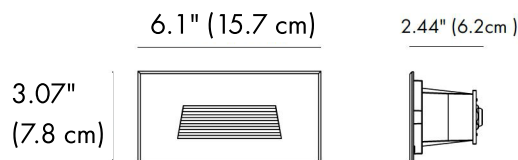

FIXTURE TYPE: _____

PROJECT NAME: _____

NOTES:

HOW TO ORDER:

CODE:

Example:
CODE: BO-LTZ-KPG-RWL-XXX-XXX-XXX-XXX-XXX-XX

BO-LTZ-KPG-RWL-
D1CG0734-K30-
KAP7037-DIM

1

MODELS:

CODE -D1CG0734

DIMENSIONS:

Length - L: 6.1" (15.7 cm)
Height - H: 3.07" (7.8 cm)
Depth - P: 2.44" (6.2 cm)

LIGHT SOURCE:

LED / 7 x 0.5W / 150 mA / 145 lm / 110-277V / IK 10

CODE -D1CA0734

DIMENSIONS:

Length - L: 6.1" (15.7 cm)
Height - H: 3.07" (7.8 cm)
Depth - P: 2.44" (6.2 cm)

LIGHT SOURCE:

LED / 7 x 0.5W / 150 mA / 140 lm / 110-277V / IK 10

CODE -D1CC1834

DIMENSIONS:

Length - L: 6.1" (15.7 cm)
Height - H: 3.07" (7.8 cm)
Depth - P: 2.39" (6 cm)

LIGHT SOURCE:

LED / 18 x 0.2W / 125 mA / 65 lm / 110-277V / IK 09

2

CCT OPTIONS:

-K30 3000K
-CUS Custom on request*

3

FINISH OPTIONS:

-KAP7037 Sanded Dark Gray
-RAL 9005 Sanded Black
-RAL9022 Sanded Silver Gray

-D1CG0734

-D1CA0734

-D1CC1834

sales@gordonbullard.com
www.bullardoutdoor.com
1-877-964-4646

991 South Gull Lake Dr
Richland, MI 49083
USA