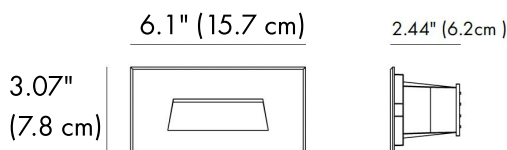

FIXTURE TYPE: _____

PROJECT NAME: _____

NOTES:

HOW TO ORDER:

CODE:

Example:
CODE: BO-LTZ-KPG-RWL-XXX-XXX-XXX-XXX-XXX-XX

BO-LTZ-KPG-RWL-
D1CG0734-K30-
KAP7037-DIM

1

MODELS:

CODE -D1CG0734

DIMENSIONS:

Length - L: 6.1" (15.7 cm)
Height - H: 3.07" (7.8 cm)
Depth - P: 2.44" (6.2 cm)

LIGHT SOURCE:

LED / 7 x 0.5W / 150 mA / 145 lm / 110-277V / IK 10

CODE -D1CA0734

DIMENSIONS:

Length - L: 6.1" (15.7 cm)
Height - H: 3.07" (7.8 cm)
Depth - P: 2.44" (6.2 cm)

LIGHT SOURCE:

LED / 7 x 0.5W / 150 mA / 140 lm / 110-277V / IK 10

CODE -D1CC1834

DIMENSIONS:

Length - L: 6.1" (15.7 cm)
Height - H: 3.07" (7.8 cm)
Depth - P: 2.39" (6 cm)

LIGHT SOURCE:

LED / 18 x 0.2W / 125 mA / 65 lm / 110-277V / IK 09

2

CCT OPTIONS:

-K30 3000K
-CUS Custom on request*

3

FINISH OPTIONS:

-KAP7037 Sanded Dark Gray
-RAL 9005 Sanded Black
-RAL9022 Sanded Silver Gray

-D1CG0734

-D1CA0734