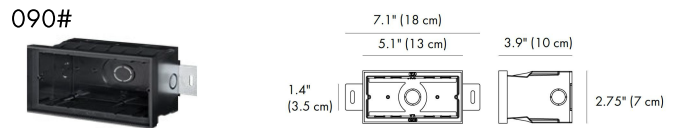

6 RECESSED SLEEVE: (included)