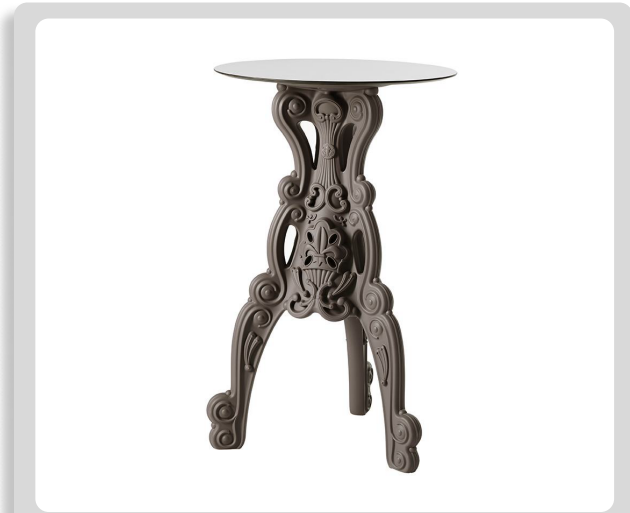

FIXTURE TYPE: _____

PROJECT NAME: _____

NOTES:

HOW TO ORDER:

CODE:

Example:
CODE: BO-MAS-SD-110-MW

BO-MAS-SD-110-MW

FINISH OPTIONS:

STANDARD COLOURS:

-MW	Milky White		-PB	Powder Blue	
-JB	Jet Black		-MG	Malva Green	
-EG	Elephant Grey		-LG	Lime Green	
-CB	Chocolate Brown		-SY	Saffron Yellow	
-AG	Argil Grey		-PO	Pumpkin Orange	
-DG	Dove Grey		-FR	Flame Red	
			-SF	Sweet Fuchsia	

LACQUERED (GLOSSY)

-AW-G	Absolute White	
-GB-G	Glamour Black	
-VG-G	Vanity Grey	
-CI-G	Charming Ivory	
-SR-G	Supreme Red	
-MD-G	Metallic Gold	
-MS-G	Metallic Silver	
-MC-G	Metallic Copper	

LACQUERED (MATT)

-AW-M	Absolute White	
-GB-M	Glamour Black	
-VG-M	Vanity Grey	
-CI-M	Charming Ivory	
-SR-M	Supreme Red	
-MD-M	Metallic Gold	
-MS-M	Metallic Silver	
-MC-M	Metallic Copper	

sales@gordonbullard.com
www.bullardoutdoor.com
1-877-964-4646

991 South Gull Lake Dr
Richland, MI 49083
USA