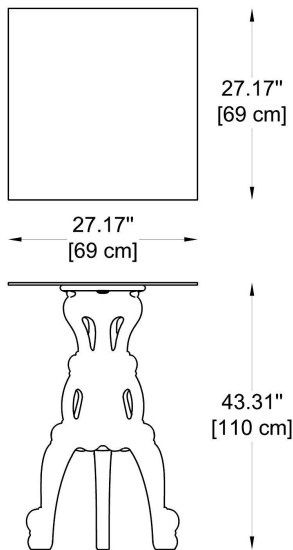

NOTES:

HOW TO ORDER:

CODE:

Example:
CODE: BO-MAS-SD-110-MW

BO-MAS-
SD-110-MW

1 MODELS:

CODE: -110 / -111

DIMENSIONS:

A) Diameter - Ø : 27.17" (69 cm) / 31.10" (79 cm)
B) Height - H: 43.31" (110 cm)

WEIGHT:

28.66 lb / 30.86 lb

CODE: -113

DIMENSIONS:

A) Length / Width - L/W: 27.17" (69 cm)
B) Height - H: 43.31" (110 cm)

WEIGHT: