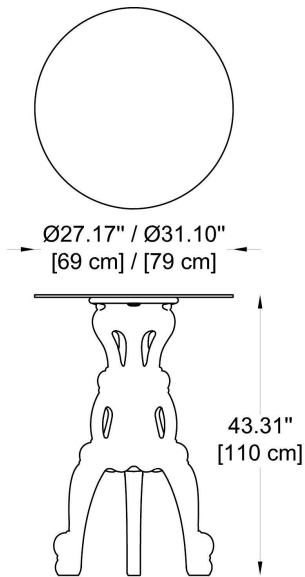

NOTES:

HOW TO ORDER:

CODE:

Example:
CODE: BO-MAS-SD-110-MW

BO-MAS-
SD-110-MW

1 MODELS:

CODE: -110 / -111

DIMENSIONS:

A) Diameter - Ø : 27.17" (69 cm) / 31.10" (79 cm)
B) Height - H: 43.31" (110 cm)

WEIGHT:

28.66 lb / 30.86 lb

CODE: -113

DIMENSIONS:

A) Length / Width - L/W: 27.17" (69 cm)
B) Height - H: 43.31" (110 cm)

WEIGHT: