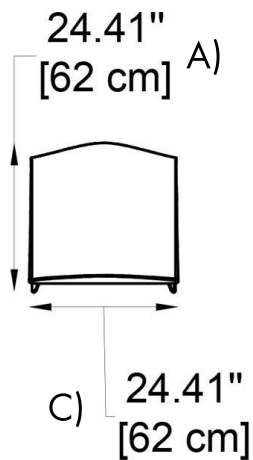

FIXTURE TYPE: _____

PROJECT NAME: _____

NOTES:

HOW TO ORDER:

CODE:

Example:
CODE: BO-SWS110-SD

BO-SWS110-SD

1 DIMENSIONS:

A) Length - L: 24,41" (62 cm)
B) Height - H: 47,24" (120 cm)
C) Width - W: 24,41" (62 cm)

2 LIGHT SOURCE:

E26 / 1 x max. 15W / 110-277V

3 FINISH OPTION:

Light white ☐

4 WEIGHT:

35,27 lb

5 WIRING:

Black cable (Length: 10 ft)