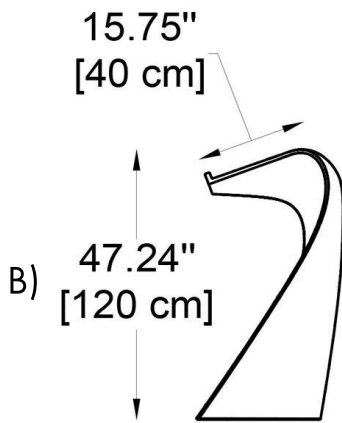

FIXTURE TYPE: _____

PROJECT NAME: _____

NOTES:

HOW TO ORDER:

CODE:

Example:
CODE: BO-SWS110-SD

BO-SWS110-SD

7 FINISH OPTIONS (NON-ILLUMINATED):

STANDARD COLOURS:

- -MW Milky White
- -JB Jet Black
- -EG Elephant Grey
- -CB Chocolate Brown
- -AG Argil Grey
- -DG Dove Grey
- -PB Powder Blue
- -MG Malva Green
- -LG Lime Green
- -SY Saffron Yellow
- -PO Pumpkin Orange
- -FR Flame Red
- -SF Sweet Fuchia

LACQUERED (GLOSSY)

- -AW-G Absolute White
- -GB-G Glamour Black
- -VG-G Vanity Grey
- -CI-G Charming Ivory
- -SR-G Supreme Red
- -MD-G Metallic Gold
- -MS-G Metallic Silver
- -MC-G Metallic Copper

LACQUERED (MATT)

- -AW-M Absolute White
- -GB-M Glamour Black
- -VG-M Vanity Grey
- -CI-M Charming Ivory
- -SR-M Supreme Red
- -MD-M Metallic Gold
- -MS-M Metallic Silver
- -MC-M Metallic Copper

sales@gordonbullard.com
www.bullardoutdoor.com
1-877-964-4646

991 South Gull Lake Dr
Richland, MI 49083
USA