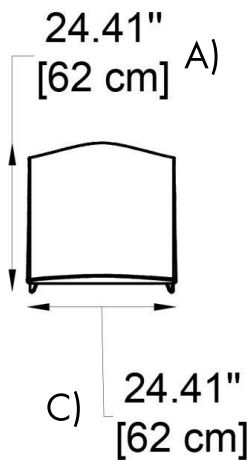

FIXTURE TYPE: _____

PROJECT NAME: _____

NOTES:

HOW TO ORDER:

CODE:

Example:
CODE: BO-SWS110-SD

BO-SWS110-SD

7 FINISH OPTIONS (NON-ILLUMINATED):

STANDARD COLOURS:

- -MW Milky White
- -JB Jet Black
- -EG Elephant Grey
- -CB Chocolate Brown
- -AG Argil Grey
- -DG Dove Grey
- -PB Powder Blue
- -MG Malva Green
- -LG Lime Green
- -SY Saffron Yellow
- -PO Pumpkin Orange
- -FR Flame Red
- -SF Sweet Fuchia

LACQUERED (GLOSSY)

- -AW-G Absolute White
- -GB-G Glamour Black
- -VG-G Vanity Grey
- -CI-G Charming Ivory
- -SR-G Supreme Red
- -MD-G Metallic Gold
- -MS-G Metallic Silver
- -MC-G Metallic Copper

LACQUERED (MATT)

- -AW-M Absolute White
- -GB-M Glamour Black
- -VG-M Vanity Grey
- -CI-M Charming Ivory
- -SR-M Supreme Red
- -MD-M Metallic Gold
- -MS-M Metallic Silver
- -MC-M Metallic Copper

sales@gordonbullard.com
www.bullardoutdoor.com
1-877-964-4646

991 South Gull Lake Dr
Richland, MI 49083
USA