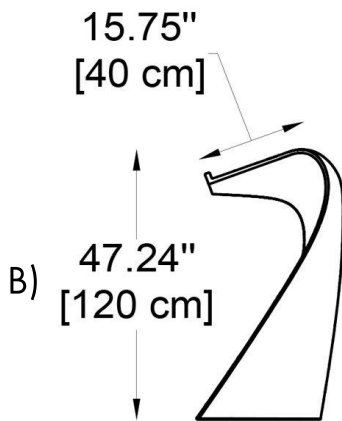

FIXTURE TYPE: _____

PROJECT NAME: _____

NOTES:

HOW TO ORDER:

CODE:

Example:
CODE: BO-SWS110-SD

BO-SWS110-SD

1 DIMENSIONS:

A) Length - L: 24,41" (62 cm)
B) Height - H: 47,24" (120 cm)
C) Width - W: 24,41" (62 cm)

2 LIGHT SOURCE:

E26 / 1 x max. 15W / 110-277V

3 FINISH OPTION:

Light white ☐

4 WEIGHT:

35,27 lb

5 WIRING:

Black cable (Length: 10 ft)