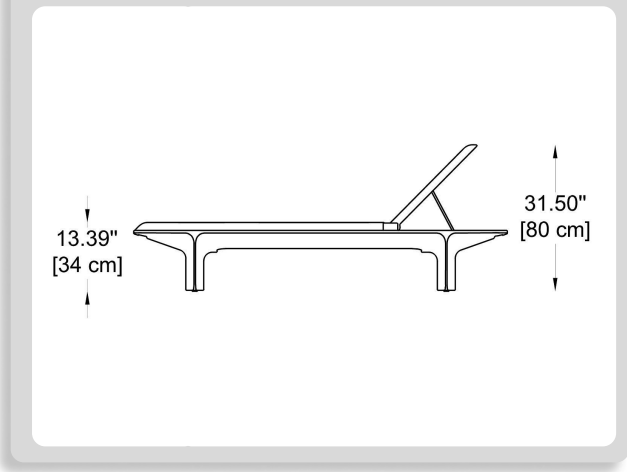

NOTES:

HOW TO ORDER:

CODE:

Example: CODE: BO-PON200-SD-MW-PON201-WH	BO-PON200-SD-MW-PON201-WH
---	---------------------------

1 DIMENSIONS:

L: 26.77" (68cm) x H: 13.39" (34 cm) x W: 78.74" (200 cm)

2 FINISH OPTIONS: