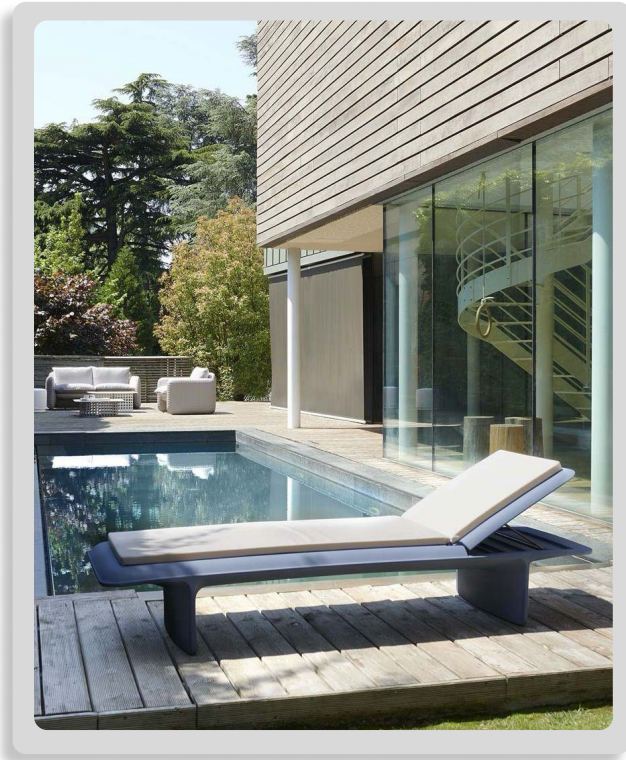

FIXTURE TYPE: _____

PROJECT NAME: _____

NOTES:

GENERAL INFORMATION:

The perfect equilibrium between soft shapes, typical of the creations obtained through rotational moulding, and thin thicknesses, which allow to reduce the physical and perceptive weight of a large object. Its design is inspired by the architecture of the bridges, which allow to cover large lengths in spite of reduced sections. Comfortable and welcoming, thanks to the adjustable backrest in different inclinations, Ponente can be used in gardens, pools, resorts, spa and beauty centers.

FIXTURE TYPE:

Non-Illuminated Furniture / Sun Lounger

MATERIAL:

Polyethylene+reclining backrest in 4 positions

LOCATION:

Outdoor

FIXTURE TYPE: _____

PROJECT NAME: _____