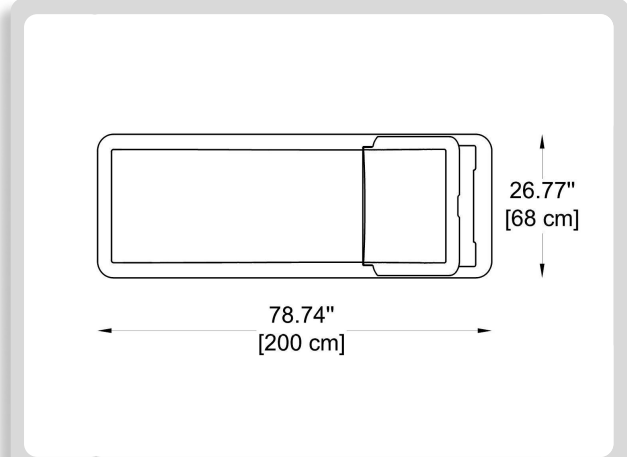

NOTES:

HOW TO ORDER:

CODE:

Example: CODE: BO-PON200-SD-MW-PON201-WH	BO-PON200-SD-MW-PON201-WH
---	---------------------------

1 DIMENSIONS:

L: 26.77" (68cm) x H: 13.39" (34 cm) x W: 78.74" (200 cm)

2 FINISH OPTIONS: