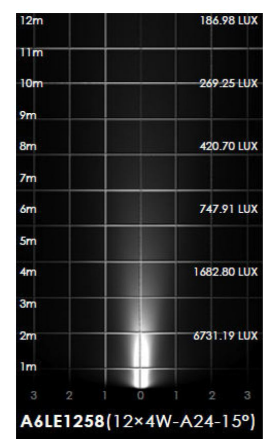

Lux distance curve

Center Beam LUX	Beam width V	H
2m	0.6m	0.6m
4m	1.1m	1.1m
6m	1.7m	1.7m
8m	2.3m	2.3m
10m	2.8m	2.8m
12m	3.3m	3.4m

Ver.Spread: 16.6 Horiz.Spread: 16.0

sales@gordonbullard.com
www.bullardoutdoor.com
1-877-964-4646

991 South Gull Lake Dr
Richland, MI 49083
USA