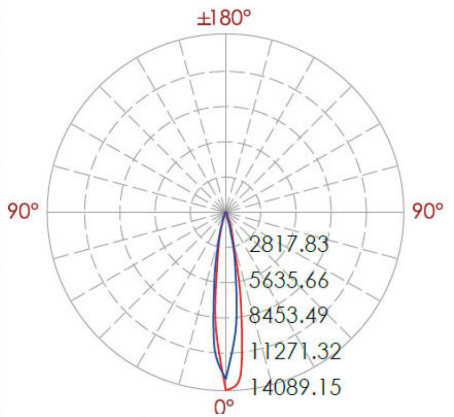

**8 PHOTOMETRIC INFO:**

Lux distance curve

Center Beam LUX	Beam width V	H
2m	0.6m	0.5m
4m	1.2m	1.1m
6m	1.7m	1.6m
8m	2.3m	2.2m
10m	2.9m	2.7m
12m	3.5m	3.3m

Ver.Spread: 16.6 Horiz.Spread: 15.4

Lux distance curve