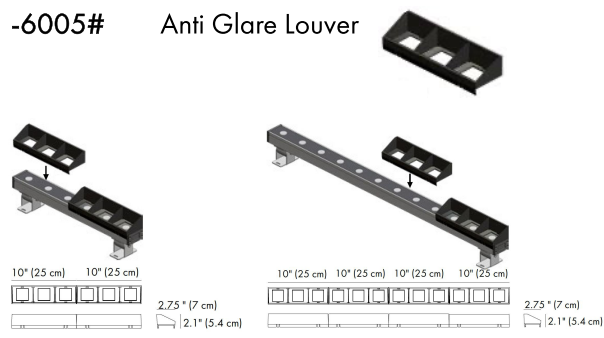

5 ACCESSORIES: (optional)