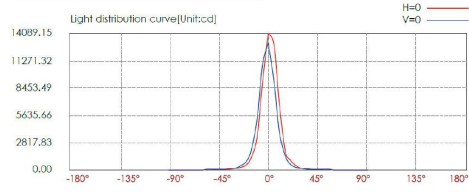

**8 PHOTOMETRIC INFO:**

Lux distance curve

Center Beam LUX	Beam width V	H
2m	0.6m	0.5m
4m	1.2m	1.1m
6m	1.7m	1.6m
8m	2.3m	2.2m
10m	2.9m	2.7m
12m	3.5m	3.3m

Ver.Spread: 16.6 Horiz.Spread: 15.4

Lux distance curve