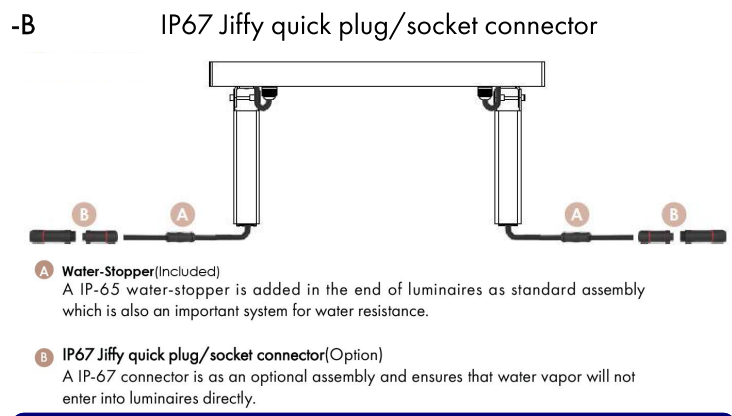

6 WATER PROOF SOLUTION: (optional)