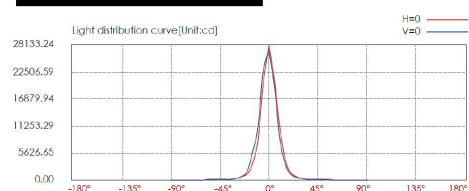

**8 PHOTOMETRIC INFO:**

Lux distance curve

Center Beam LUX	Beam width V	H
2m	0.6m	0.5m
4m	1.2m	1.1m
6m	1.7m	1.6m
8m	2.3m	2.2m
10m	2.9m	2.7m
12m	3.5m	3.3m

Ver.Spread: 16.6 Horiz.Spread: 15.4

Lux distance curve