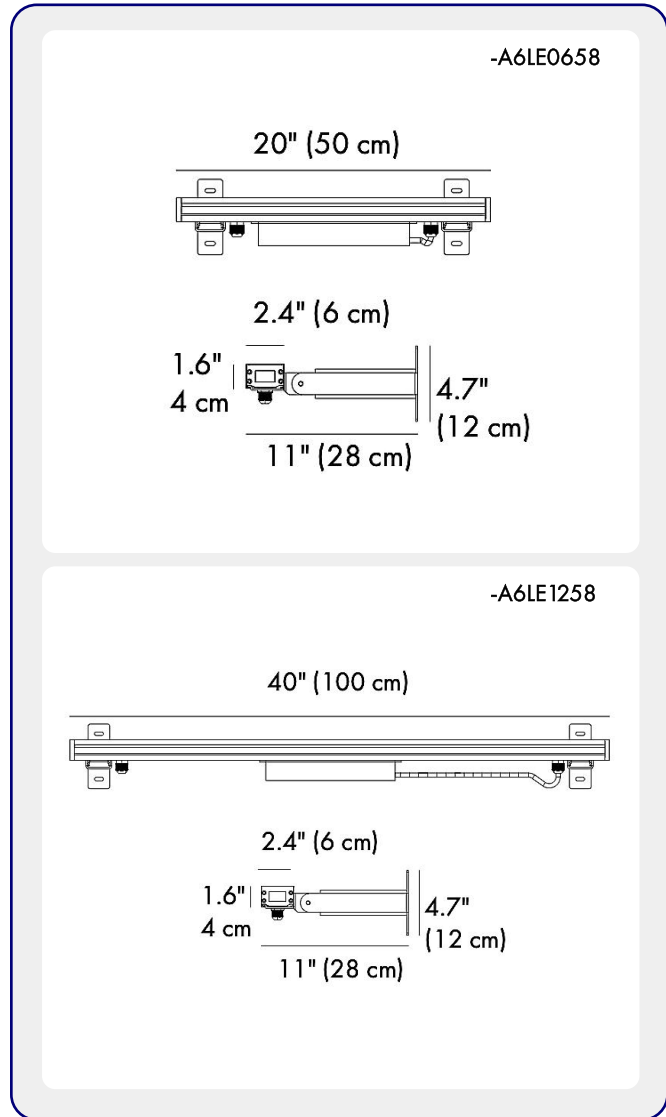

FIXTURE TYPE: _____

PROJECT NAME: _____

NOTES:

HOW TO ORDER:

CODE:

Example:
CODE: BO-SNTX-KPG-WW-XXX-XXX-XXX-XXX-

BO-SNTX-KPG-WW-
A6LE0658-K30-A24-15-
DIM-6005#-EXBR-B

1 MODELS:

CODE -A6LE0658

DIMENSIONS:

Length - L: 20" (50 cm)
Width - W: 2.4" (6 cm)
Height - H: 1.6" (4 cm)
Depth - P: 11" (28 cm)
Bracket Height - H: 4.7" (12 cm)

LIGHT SOURCE:

LED / 6 × 4W / 1200 mA / 2236 lm / 110-277V

CODE -A6LE1258

DIMENSIONS:

Length - L: 40" (100 cm)
Width - W: 2.4" (6 cm)
Height - H: 1.6" (4 cm)
Depth - P: 11" (28 cm)
Bracket Height - H: 4.7" (12 cm)

LIGHT SOURCE:

LED / 12 × 4W / 2380 mA / 4417 lm / 110-277V

2 CCT OPTIONS:

-K30 3000K
-CUS Custom on request*

3 BEAM ANGLE:

-A24-15 15°

4 DIMMING OPTIONS:

-DIM 1-10V
-PWM Pulse Width Modulation
-DALI DALI (Digital Addressable Lighting Interface)

sales@gordonbullard.com
www.bullardoutdoor.com
1-877-964-4646

991 South Gull Lake Dr
Richland, MI 49083
USA