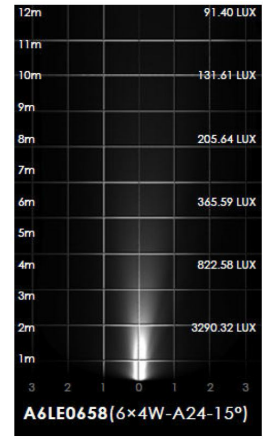

8 PHOTOMETRIC INFO:

Lux distance curve

Center Beam LUX	Beam width V	H
2m	0.6m	0.5m
4m	1.2m	1.1m
6m	1.7m	1.6m
8m	2.3m	2.2m
10m	2.9m	2.7m
12m	3.5m	3.3m

Ver.Spread: 16.6 Horiz.Spread: 15.4