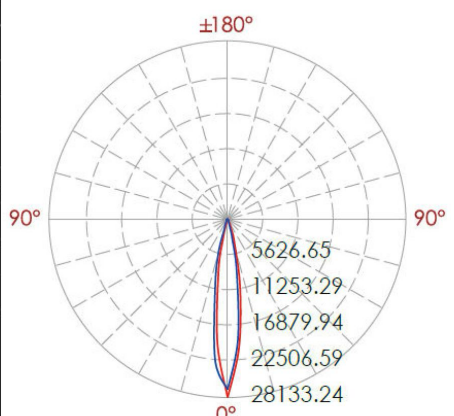

**CODE:**

Example:  
CODE: BO-SNTX-KPG-WW-XXX-XXX-XXX-XXX-

BO-SNTX-KPG-WW-  
A6LE0658-K30-A24-15-  
DIM-6005#-EXBR-B

**1 MODELS:**

**CODE -A6LE0658**

DIMENSIONS:

Length - L: 20" (50 cm)  
Width - W: 2.4" (6 cm)  
Height - H: 1.6" (4 cm)  
Depth - P: 11" (28 cm)  
Bracket Height - H: 4.7" (12 cm)

LIGHT SOURCE:

LED / 6 × 4W / 1200 mA / 2236 lm / 110-277V

**CODE -A6LE1258**

DIMENSIONS:

Length - L: 40" (100 cm)  
Width - W: 2.4" (6 cm)  
Height - H: 1.6" (4 cm)  
Depth - P: 11" (28 cm)  
Bracket Height - H: 4.7" (12 cm)

**8 PHOTOMETRIC INFO:**

Lux distance curve

Center Beam LUX	Beam width V	H
2m	0.6m	0.5m
4m	1.2m	1.1m
6m	1.7m	1.6m
8m	2.3m	2.2m
10m	2.9m	2.7m
12m	3.5m	3.3m

Ver.Spread: 16.6 Horiz.Spread: 15.4

Lux distance curve